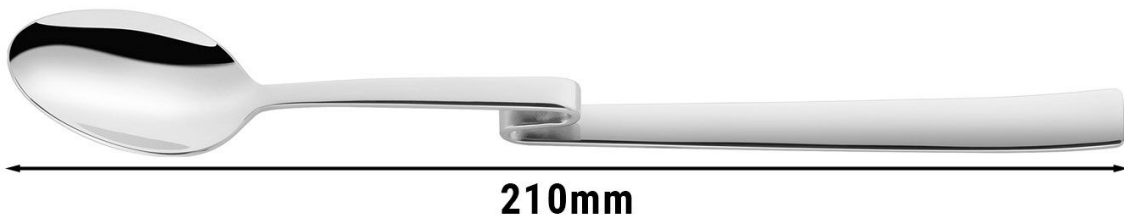

ggmgastro

Firmenadresse: GGM Gastro International GmbH Weinerpark 16, 48607 Ochtrup www.gmgastro.com Tel: +49 (0) 2553 / 722 01 00 Fax: +49 (0) 2553 / 722 02 00 Email: info@gmgastro.com

SKU: 1000925

ZWILLING | DINNER - Latte macchiato spoon set - 6 pcs - polished

6x

DE | DEUTSCH
EN | ENGLISH
NL | NEDERLANDS
ES | ESPAÑOL
FR | FRANÇAIS
IT | ITALIANO