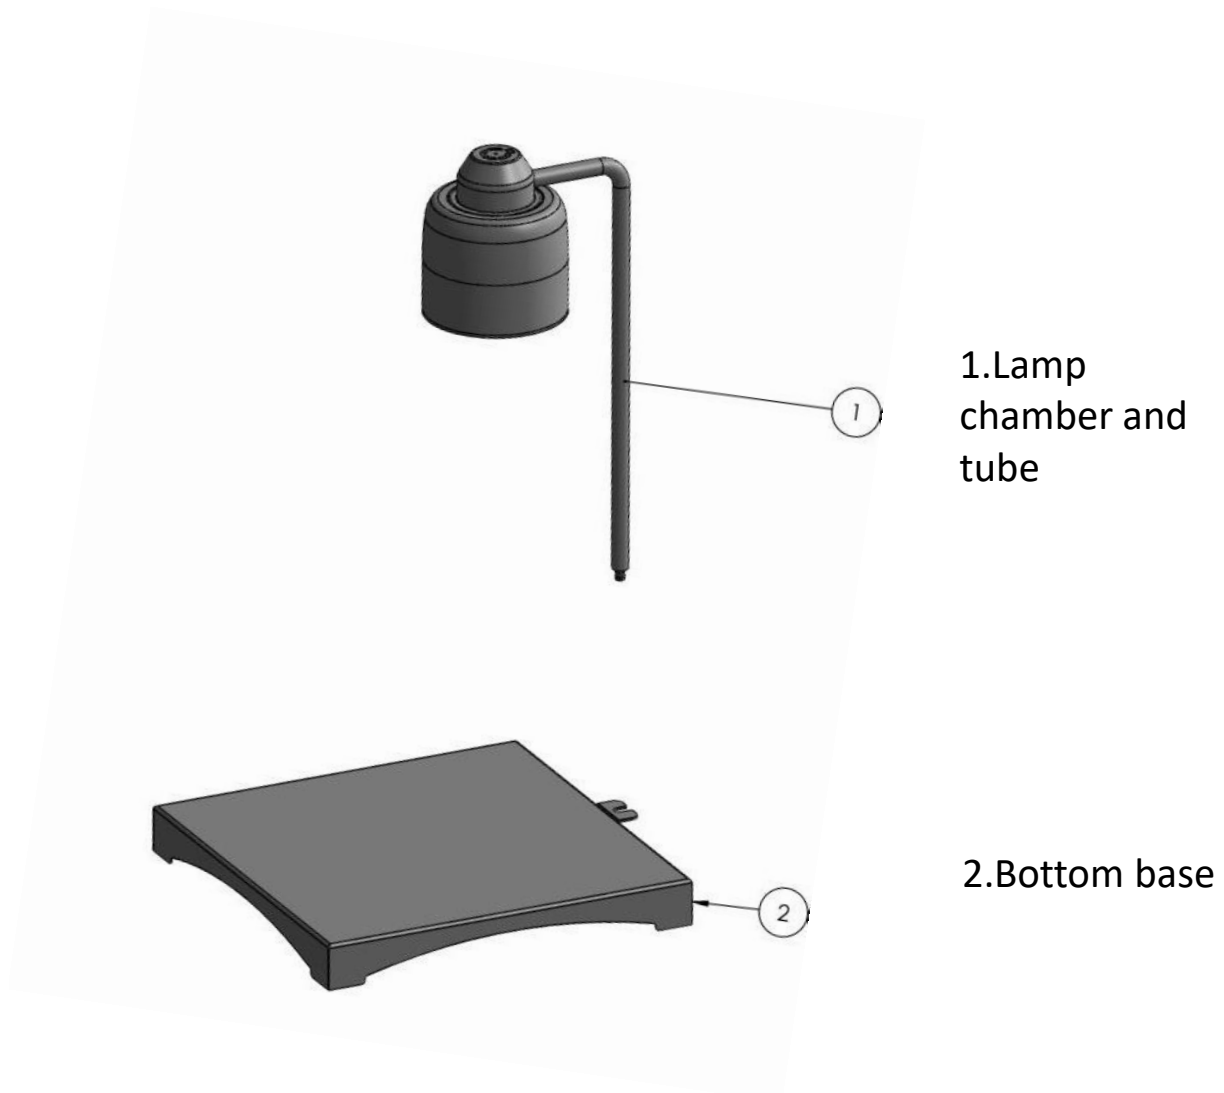

SINGLE HEAD FOOD HEATING LAMP BUFFER FOOD HEATING

BWLEG1E BWLEG1S

Connect the pipe (No:1) to the subbase(No:2) by tightening the strip with the wrench.

GGM Gastro International GmbH
Weinerpark 16
D-48607 Ochtrup