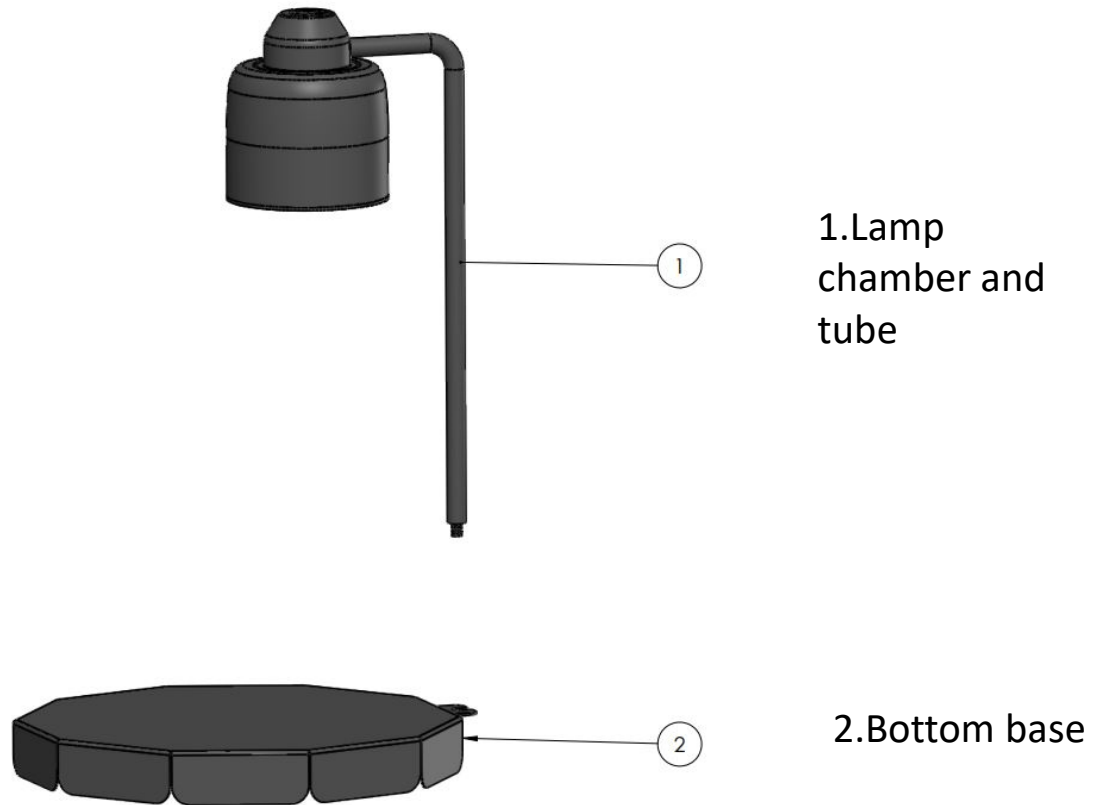

### SINGLE HEAD FOOD HEATING LAMP BUFFER FOOD HEATING

BWLRG1E BWLRG1S

Connect the pipe (No:1) to the subbase(No:2) by tightening the strip with the wrench.

GGM Gastro International GmbH  
Weinerpark 16  
D-48607 Ochtrup