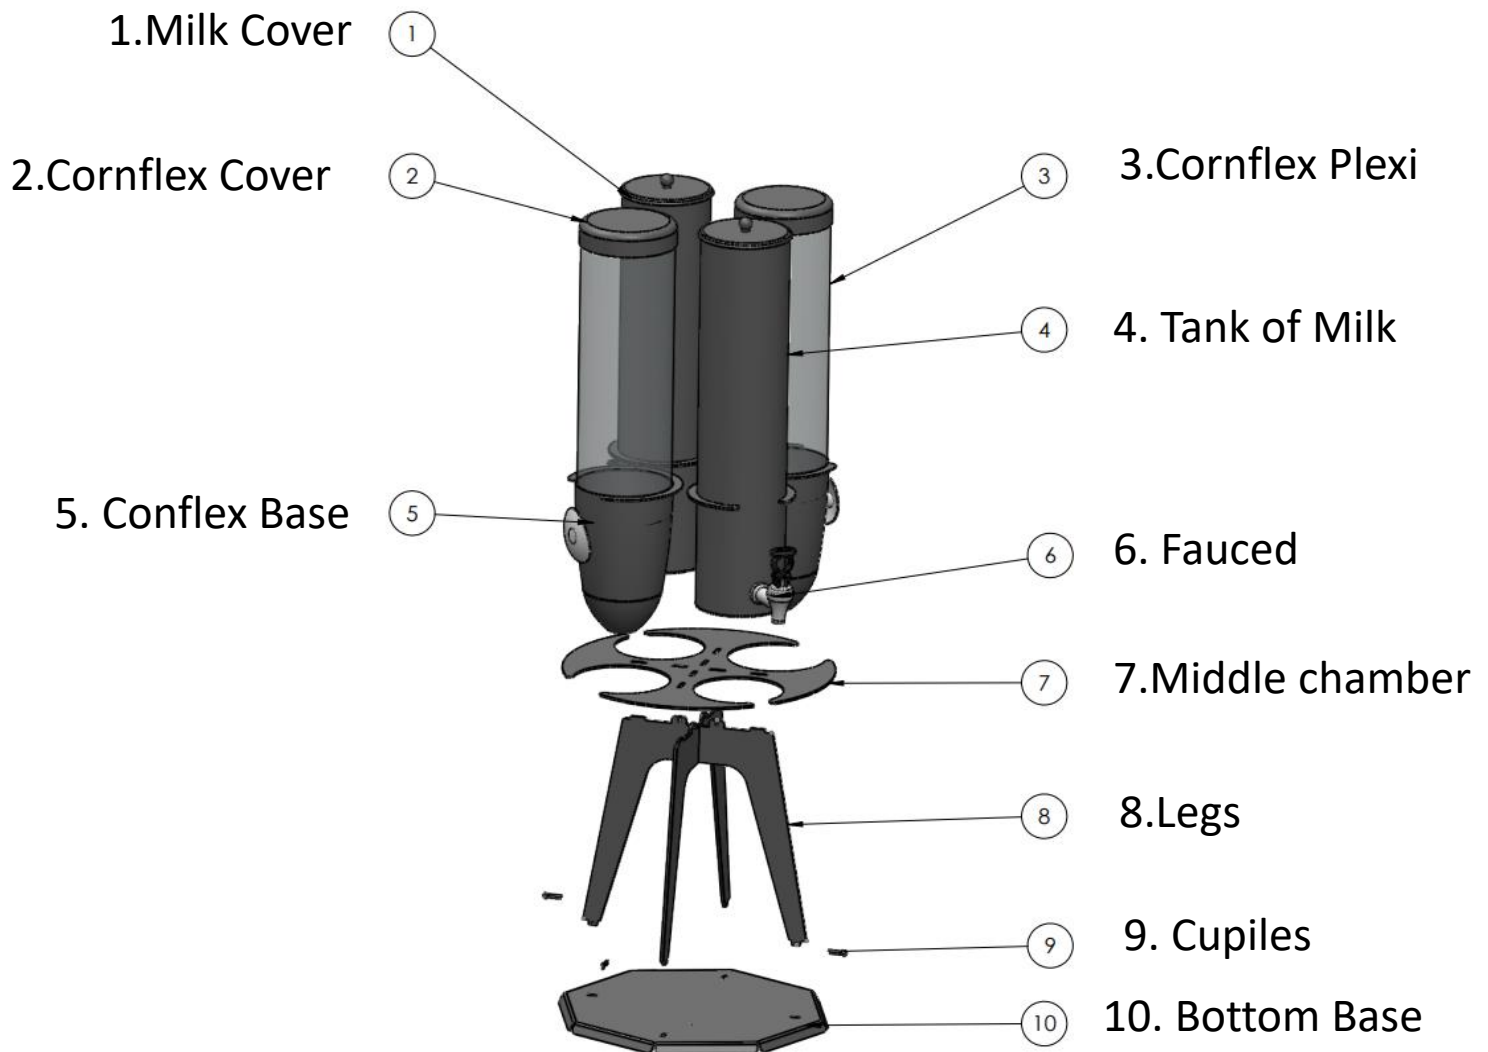

### ROTATABLE CORNFLEX AND MILK STAND

MSPRG2W MSPRG2E MSPRG2S

Please merge 2 legs eachother (No:8) than attach the feet to the bottom base(No:10) . Turn it upside down and fix it with the cupiles (No:9). Turn the product and put the middle champer (No:7)than fix the cupiles (No:9). Finally please insert the cornflex and milk tanks and close the lids.