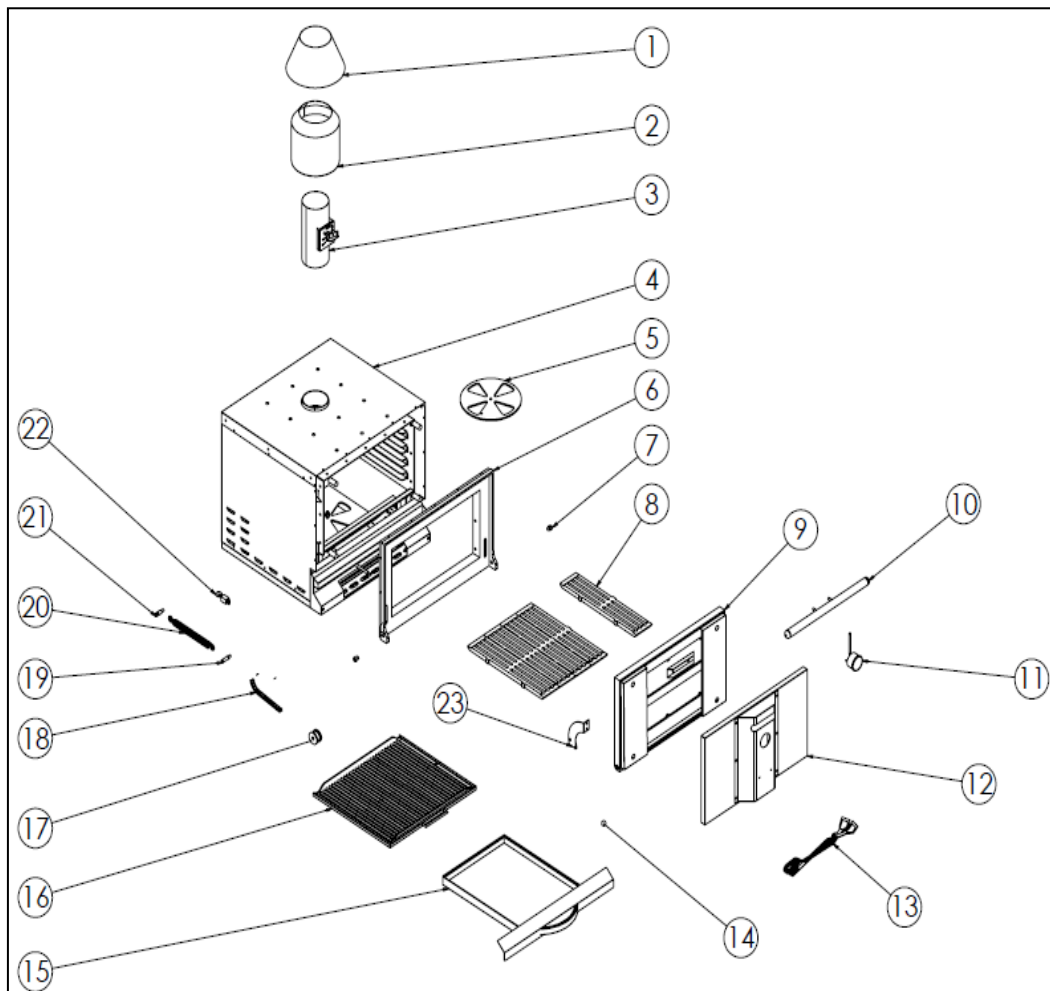

F PARTS LIST and EXPLODED VIEW

CHOE761 / CHOE761S

PROFESSIONAL CHARCOAL OVEN

F PARTS LIST and EXPLODED VIEW

PRODUCT CODE: CHOE761		
NO	PRODUCT NAME	P.CODE
1	FIREBREAK HOOD	Y.CHOE761.001
2	FIREBREAK	Y.CHOE761.002
3	UPPER VENT	Y.CHOE761.003
4	BASE FRAME	Y.CHOE761.004
5	VENT COVER	Y.CHOE761.005
6	DOOR FRAME	Y.CHOE761.006
7	DOOR SCREW	Y.CHOE761.007
8	CHARCOAL GRATE	Y.CHOE761.008
9	CAST IRON DOOR	Y.CHOE761.009
10	HANDLE	Y.CHOE761.010
11	THERMOMETER	Y.CHOE761.011
12	FRONT DOOR SHEET METAL	Y.CHOE761.012
13	CHARCOAL TONGS	Y.CHOE761.013
14	LOVER VENT KNOB	Y.CHOE761.014
15	ASH DRAWER	Y.CHOE761.015
16	CAST IRON GRILL RACK	Y.CHOE761.016
17	CABLE PULLY	Y.CHOE761.017
18	CABLE	Y.CHOE761.018
19	CABLE PULLY PIN	Y.CHOE761.019
20	DOOR SPRING	Y.CHOE761.020
21	DOOR SPRING PIN	Y.CHOE761.021
22	SPRING STRETCHING PART	Y.CHOE761.022
23	DOOR HOLDER METAL	Y.CHOE761.023

F PARTS LIST and EXPLODED VIEW**PRODUCT CODE: CHOE761S**

NO	PRODUCT NAME	P.CODE
1	FIREBREAK HOOD	Y.CHOE761S .001
2	FIREBREAK	Y.CHOE761S .002
3	UPPER VENT	Y.CHOE761S .003
4	BASE FRAME	Y.CHOE761S .004
5	VENT COVER	Y.CHOE761S .005
6	DOOR FRAME	Y.CHOE761S .006
7	DOOR SCREW	Y.CHOE761S .007
8	CHARCOAL GRATE	Y.CHOE761S .008
9	CAST IRON DOOR	Y.CHOE761S .009
10	HANDLE	Y.CHOE761S .010
11	THERMOMETER	Y.CHOE761S .011
12	FRONT DOOR SHEET METAL	Y.CHOE761S .012
13	CHARCOAL TONGS	Y.CHOE761S .013
14	LOVER VENT KNOB	Y.CHOE761S .014
15	ASH DRAWER	Y.CHOE761S .015
16	CAST IRON GRILL RACK	Y.CHOE761S .016
17	CABLE PULLY	Y.CHOE761S .017
18	CABLE	Y.CHOE761S .018
19	CABLE PULLY PIN	Y.CHOE761S .019
20	DOOR SPRING	Y.CHOE761S .020
21	DOOR SPRING PIN	Y.CHOE761S .021
22	SPRING STRETCHING PART	Y.CHOE761S .022