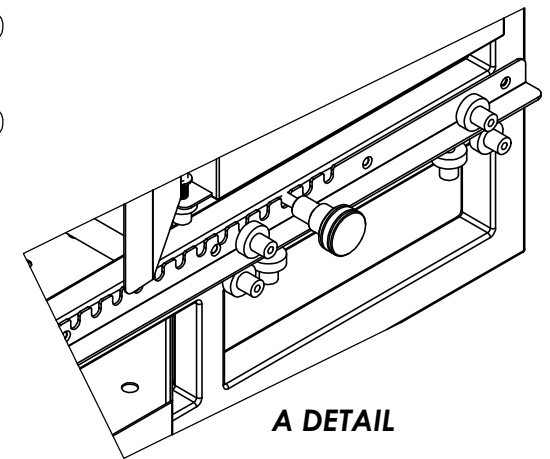

B DETAIL

DOBK3-SB / DOBK4-SB / DOBK5-SB

ITEM NO	PART NAME	NUMBER	ITEM NO	PART NAME	NUMBER	ITEM NO	PART NAME	NUMBER
1	BODY	1	14	GAS COLLECTOR	1	27	SKEWER FIXING BOTTOM PIN	1
2	BACK COVER	1	15	GAS PIPE	4	28	SKEWER FIXING MECHANISM	1
3	BURNER STANDS	3	16	CONNECTION COLLET	8	29	RIGHT STRAINER	1
4	BURNER WIRE	4	17	GAS PIPE FIXER	4	30	LEFT STRAINER	1
5	SIDE BARS	2	18	GAS PIPE CONNECTION RING	4	31	TRAY	1
6	SCREW	12	19	PIPE CONNECTOR	4	32	WIND WINGS SCREW	4
7	MOVEMENT PIN	2	20	INJECTOR	4	33	NUTS	2
8	KNOB	4	21	GAS PIPE CONNECTION	4	34	STOPPER PIN	2
9	STABILISING RING	4	22	MOTOR	1	35	PLASTIC STOPPER	2
10	BURNER	4	23	SKEWER FIXING PIN	1	36	APRON	2
11	THERMOCUPL CONN. PLATE	4	24	SKEWER	1	37	TEST NIPLE	1
12	THERMOCUPL	4	25	SKEWER PLATE	1	38	LEFT COVER PLATE	1
13	VALVE	4	26	SKEWER PIN	1	39	RIGHT COVER PLATE	1

C DETAIL

A DETAIL