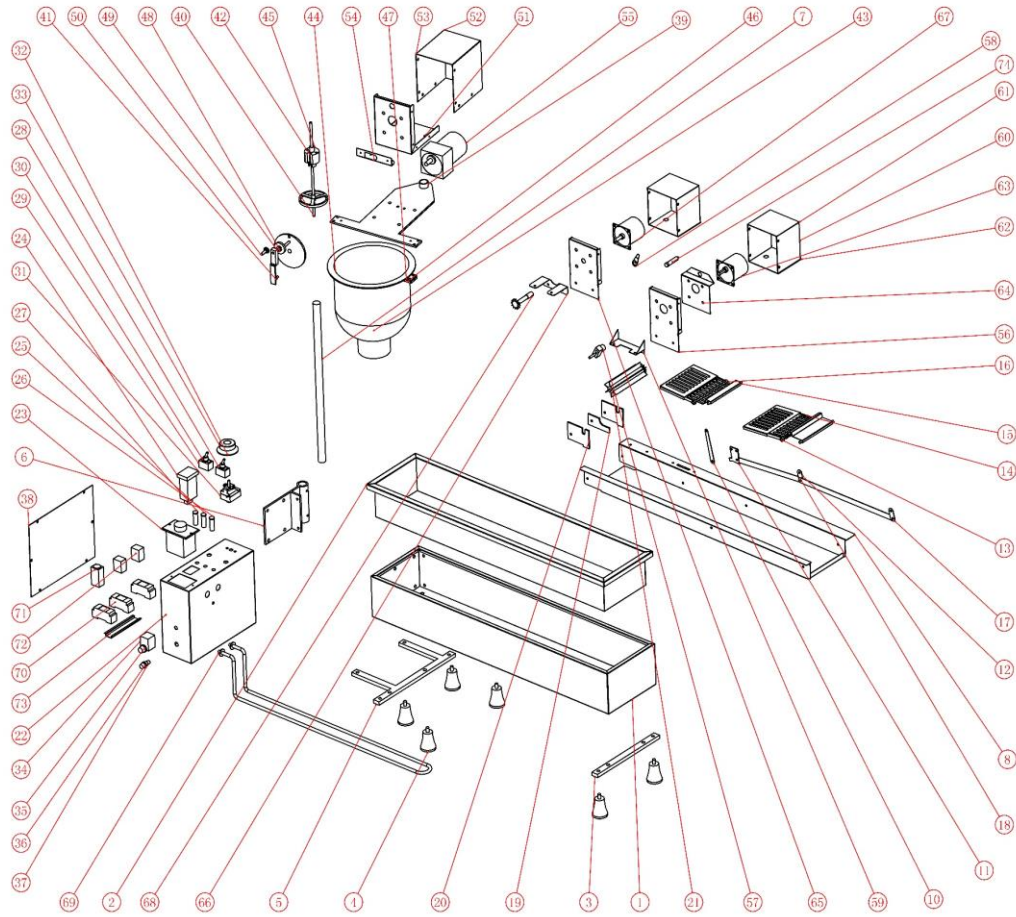

EXPLODED VIEW

NO.	SPARE PART NAME	QUANTITY	NO.	SPARE PART NAME	QUANTITY
1	apron	1	47	dropping tank component 3	2
2	Cylinder	1	48	dropping tank component 4	1
3	Foot mounting plate 2	1	49	dropping tank component 5	1
4	Feet	6	50	dropping tank component 6	1
5	Foot mounting plate 2	1	51	Motor fixing plate 2	1
6	Lower barrel bracket fixing plate	1	52	Motor cover 3	1
7	Axis of rotation	1	53	Motor cover 4	1
8	Oil tank	1	54	Motor box accessories	1
9	Oil sump card	3	55	dropping motor	1
10	Transmission accessories 2	1	56	Motor fixing plate 3	1
11	Transmission accessories 5	1	57	Flip pick	1
12	Transmission accessories 4	2	58	Automatic small machine small sheet metal	1
13	Flip board 1	1	59	Motor mount	1
14	Flip board 3	1	60	Motor cover	2
15	Flip board 2	1	61	Motor cover 1	2
16	Flip board 4	1	62	Motor cover 2	2
17	Transmission accessories 6	1	63	Flip board motor	1
18	Transmission accessories 1	1	64	Motor fixing plate 5	1
19	Oil turning support piece 1	1	65	Motor fixing plate 4	1
20	Oil turning support piece 2	2	66	Motor fixing plate 2	1
21	Oil flip board	1	67	Oil turning motor	1
22	control box	1	68	Rotating gear shaft	1
23	Timer 2	1	69	Heating pipe	1
24	counter	1	70	Relay base	1
25	Indicator light (green)	1	71	Intermediate relay	2
26	Indicator light (yellow)	1	72	Time relay	1
27	Indicator light (red)	1	73	Fixed guide rail	1
28	Switch display	2	74	sensor	1
29	Switch	2			
30	screw nut	2			
31	Thermostat (new)	1			
32	Thermostat knob seat	1			
33	Thermostat knob cover	1			
34	Temperature limiter	1			
35	Temperature limiter knob cover	1			
36	fuse	1			
37	Gasket	1			
38	Control box sealing plate 2	1			
39	Bucket fixing plate	1			
40	Barrel pressure rod assembly	1			
41	Swing assembly assembly	1			
42	Barrel pressure rod accessories 5	1			
43	Pressure plate	1			
44	dropping tank	1			
45	dropping tank component 1	1			
46	dropping tank component 2	1			