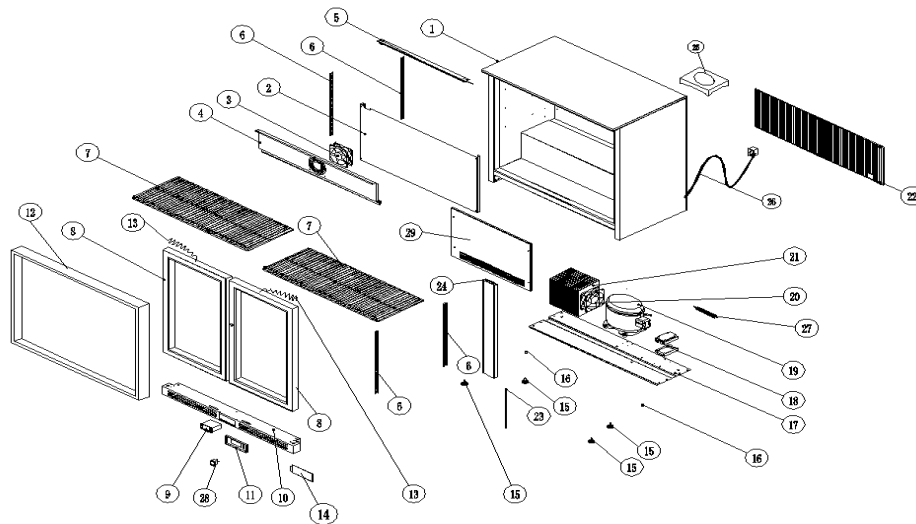

Back bar cooler

Parts Code	Number	Name					Unit	Qty
	1	Cabinet					PCS	1
1122054	2	Evaporation Panel					PCS	1
1115017	3	Evaporation Fan					PCS	1
	4	Fixing Panel of Evaporation Fan					PCS	1
1216002	5	Light					PCS	1
1421002	6	Shelf Ladder Bar					PCS	5
1411052	7	Basket Shelf					PCS	2
1507005	8	Glass Door					PCS	2
1100022	9	Controller					PCS	1
	10	Lower Panel					PCS	1
	11	Fixing Panel of controller					PCS	1
1601003	12	Door Frame					PCS	1
1303001	13	Door Spring					PCS	2
1413001	14	Cover of Controller Panel					PCS	1
1405013	15	Feet					PCS	4
1333003	16	Screw					PCS	4
1410024	17	Fixing Panel of Compressor					PCS	1
1220001	18	Wire Box					PCS	1
1101001	19	Compressor					PCS	1
1115018	20	Condenser Fan					PCS	1
1113040	21	Condenser					PCS	1
1411067	22	Rear Ventilation Basket					PCS	1
1422005	23	Probe					PCS	1
	24	Middle Pillar					PCS	1
1414001	25	Water Box					PCS	1
1202010	26	Power Cord					PCS	1
1103001	27	Filter					PCS	1
120100	28	Switch					PCS	1
	29	Air Duct Panel					PCS	1