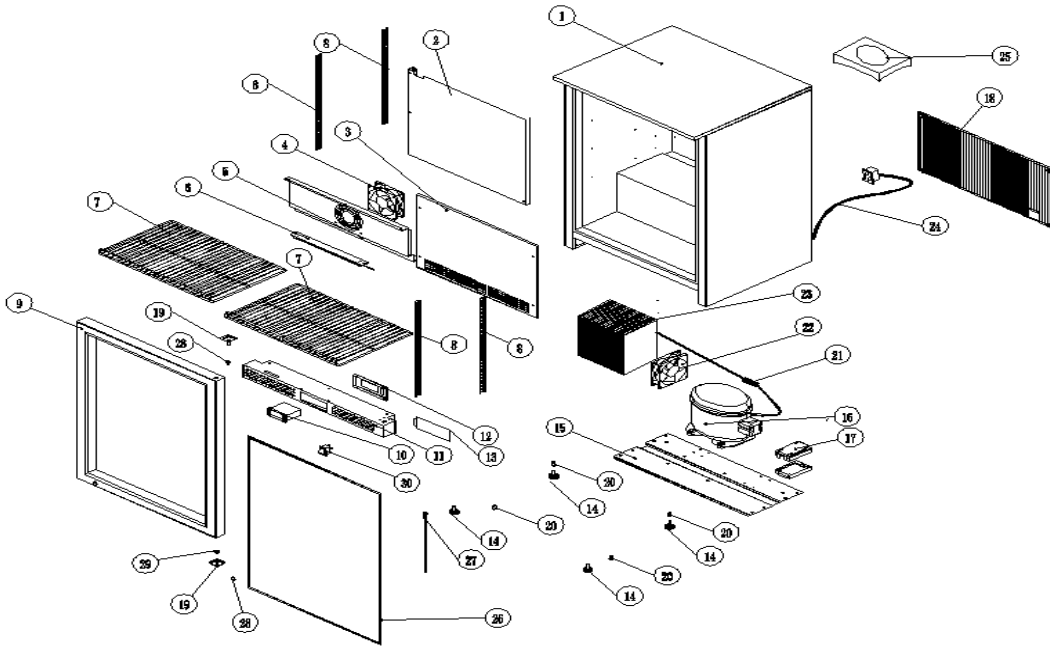

Single door back bar cooler (BKTG1S)

Parts Code	Number	Name	Model	Size	Unit	Qty	Remark
	1	Cabinet			PCS	1	
1122053	2	Evaporation Panel			PCS	1	
	3	Air Duct Panel			PCS	1	
1115017	4	Evaporation Fan	12025B2H		PCS	1	
	5	Fixing Panel of Evaporation Fan			PCS	1	
1216001	6	Light			PCS	1	
1411051	7	Basket Shelf		320*495	PCS	1	
1421002	8	Shelf Ladder Bar			PCS	1	
1508005	9	Glass Door		770*590	PCS	1	
1100022	10	Controller	JC101		PCS	1	
	11	Lower Panel			PCS	1	
	12	Controller Panel			PCS	1	
1413001	13	Cover of Controller Panel			PCS	1	
1405013	14	Feet			PCS	1	
1410025	15	Fixing Panel of Compressor			PCS	1	
1101001	16	Compressor	HYE55YL63		PCS	1	
1220001	17	Wire Box			PCS	1	
1411066	18	Rear Ventilation Basket		570*285	PCS	1	
1410007	19	Door Axle Base			PCS	1	
1333003	20	Screw			PCS	1	
1103001	21	Filter	5#		PCS	1	
1115018	22	Condenser Fan	12038B2H		PCS	1	

1113039	23	Condenser Fan			PCS	1		
1202010	24	Power Cord		3*1.0*2000	PCS	1		
1414001	25	Water Box			PCS	1		
	26	Door Seal			PCS	1		
1422005	27	Probe			PCS	1		
	28	Door Axle Sleeve			PCS	1		
	29	Door Axle Ring			PCS	1		
1201000	30	Switch			PCS	1		