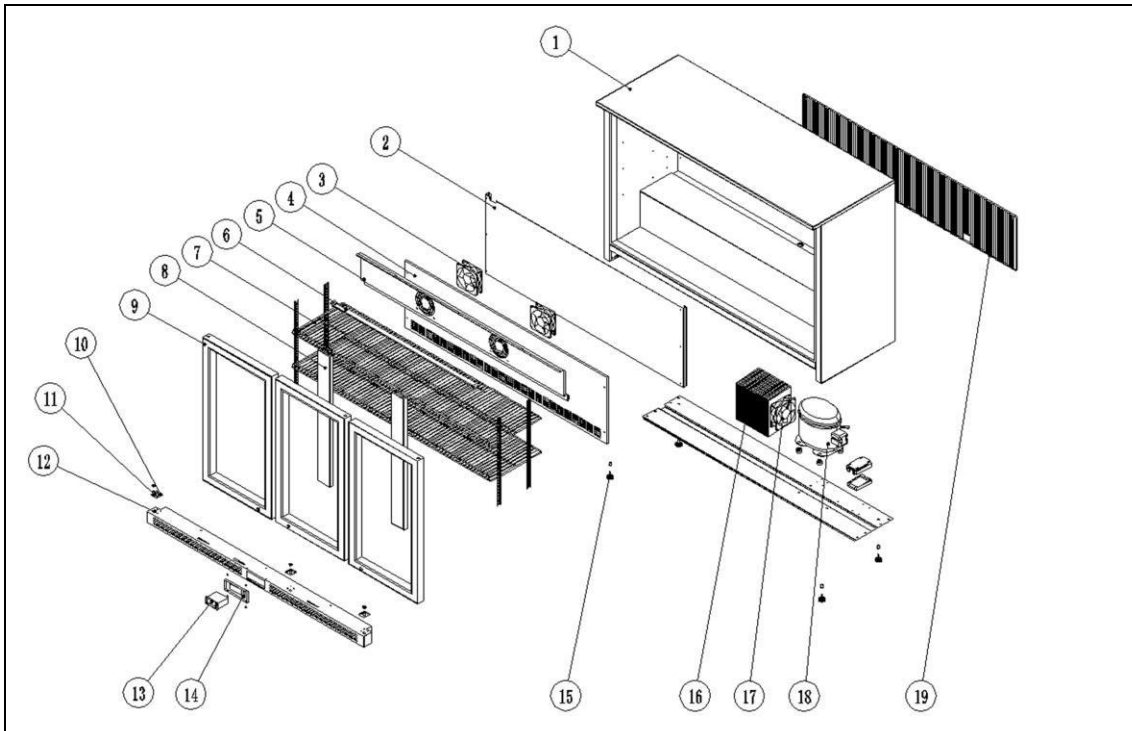

## GN-320H/GN-320HS

No in explode view	Description	Service Part No
1	Box	W320HA0001
2	Evaporator plate	W320H0002
3	Fan	W220H0003
4	Air duct board	W320H0003
5	Fixed block	W320H0004
6	Led lamp	W320H0005
7	Meshes	W320H0006
8	Middle support plate	W320H0007
9	Glass door	W320HA0002
10	Door axle pad	W320H0009
11	Door shaft	W320H0010
12	Fixed plate	W320H0011
13	Thermostat	W220H0008
14	Thermostat cover	W320H0012
15	Adjustment foot	W220H0011
16	Condenser	W320H0013
17	Condensing fan	W220H0014
18	Compress	W320H0014
19	Meshes	W320H0015