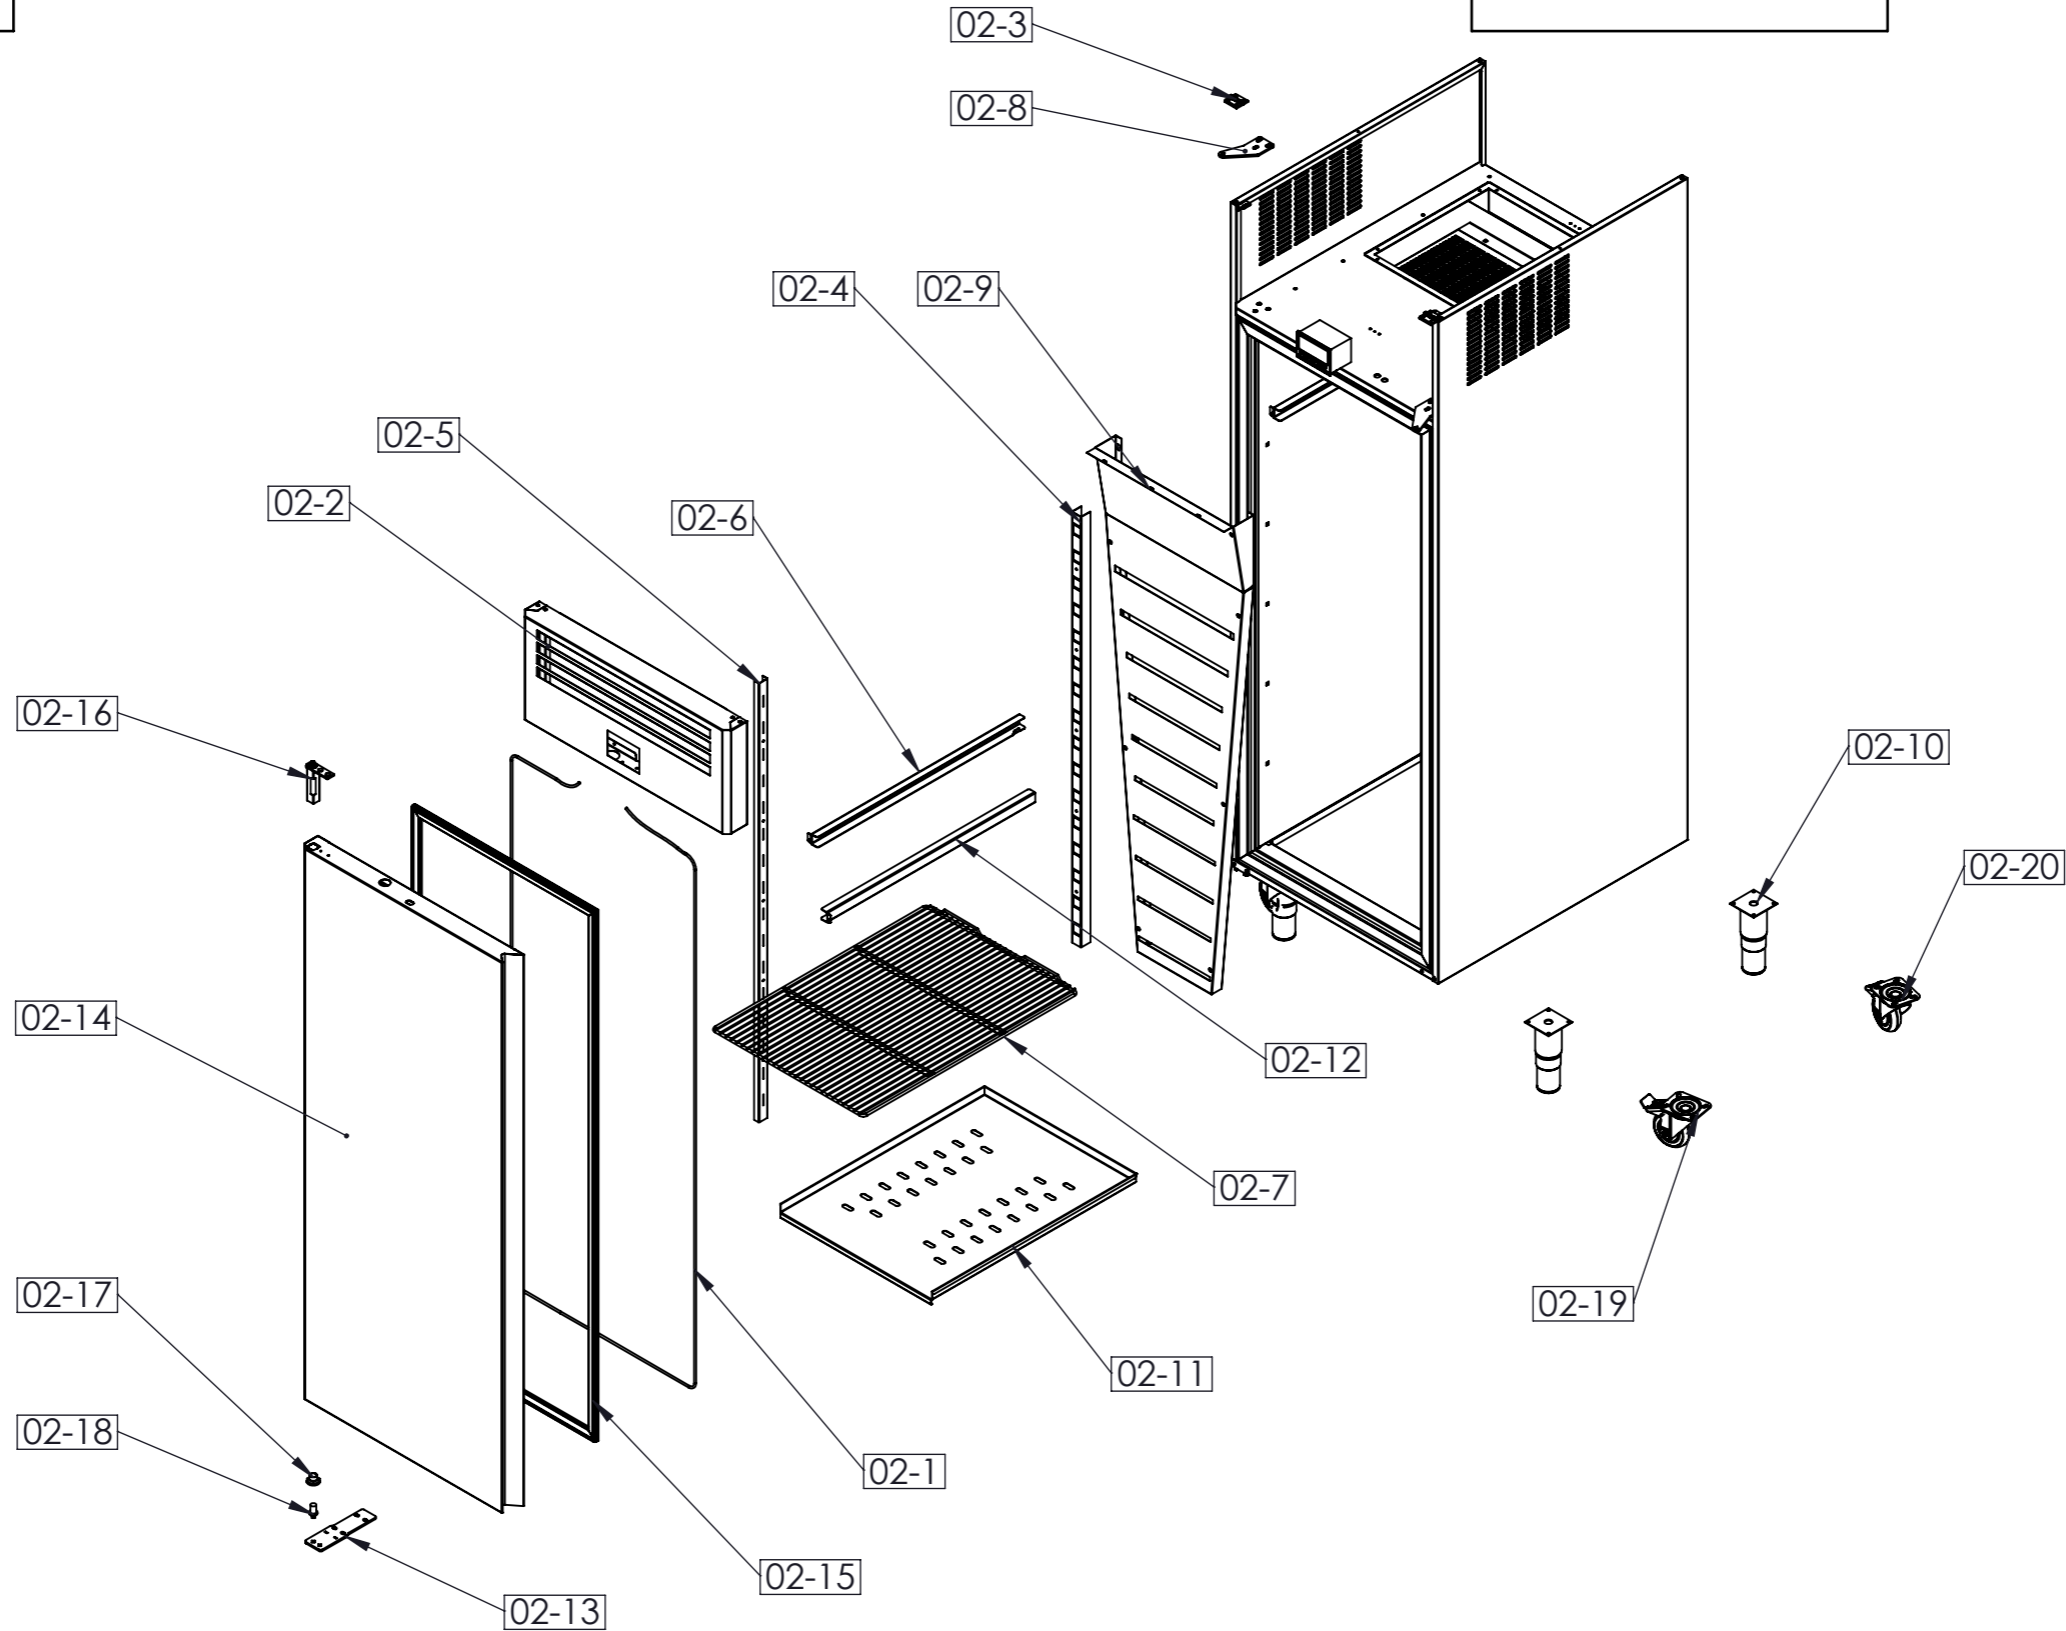

TABLE NUMBER 01

REVISION 00

ETKSC792DN

CONTROL GROUP

TABLE NUMBER 01

REVISION 00

NO	PART NAME	STOCK CODE
01-1	LAMB PROTECTION SHEET	Y1_502225_001
01-2	SPOT LAMB	YRELK0612
01-3	SWITCH	YRELK0210
01-4	DIGITAL THERMOSTAT	YRELK10818
01-5	CABLE GROUP	YRELK10243
01-6	CABLE GROUP WITH PLUG	YRELK1720

ETKSC792DN

BODYWORK

TABLE NUMBER 02

REVISION 00

ETKSC792DN

BODYWORK			TABLE NUMBER	02	REVISION	00
NO	PART NAME	STOCK CODE				
02-1	DOOR RESISTANCE	YRELK2384				
02-2	FRONT PANEL	Y0_503715_001				
02-3	FRONT PANEL HINGE	YRHIR1723				
02-4	REAR SHELF CONNECTOR	Y0_503722_001				
02-5	FRONT SHELF CONNECTOR	Y0_503721_001				
02-6	SHELF HOLDER_LEFT	Y0_503723_001				
02-7	SHELF	YRHIR27700				
02-8	UPPER HINGE BRACKET	Y2_502232_001				
02-9	AIR CURTAIN SHEET	Y2_502211_701				
02-10	BASE	YRHIR1105				
02-11	TRAY	Y0_503725_002				
02-12	SHELF HOLDER RIGHT	Y0_503724_001				
02-13	LOWER HINGE	Y0_503727_001				
02-14	DOOR	G0_503703_001				
02-15	SEAL	YRHIR2178				
02-16	L-HINGE	YRHIR2900				
02-17	PLASTIC BUSHING	Y0_509922_001				
02-18	HINGE PIN	YRHIR1718				
02-19	WHELL WITH BRAKE	YRHIR2658				
02-20	WHEEL	YRHIR2659				