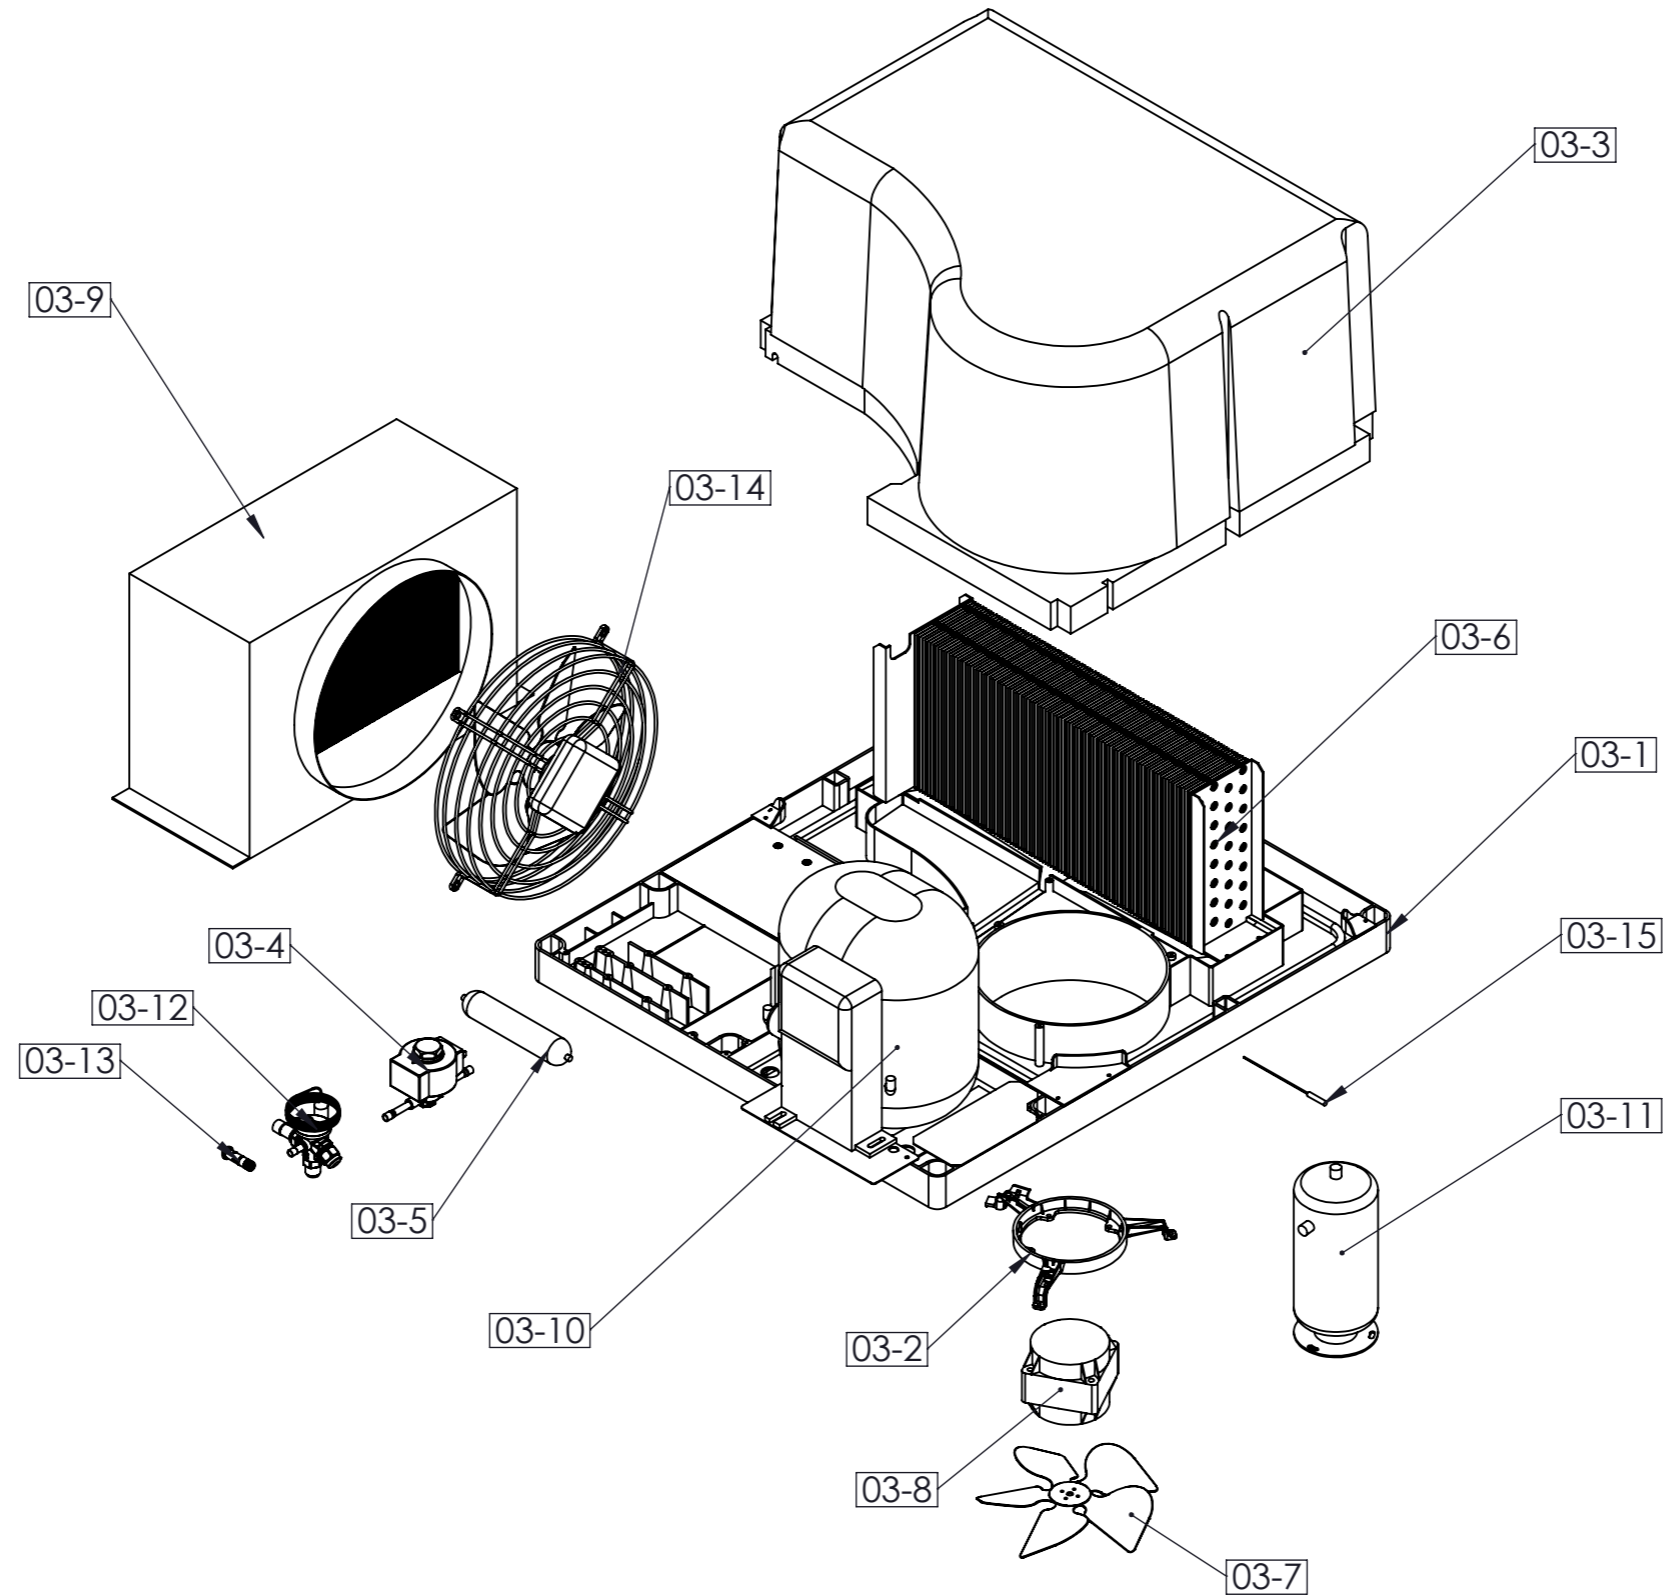

ETKSC792DN

REFRIGERATION GROUP

TABLE NUMBER **03**

REVISION **00**

ETKSC792DN

REFRIGERATION GROUP

TABLE NUMBER

03

REVISION

03

NO	PART NAME	STOCK CODE
03-1	MONOBLOK CASE GREY	YRSOG05020
03-2	PLASTIC FAN CONNECTOR BRACKET	YRSOG05025
03-3	STYROFOAM COVER	YRSOG05026
03-4	SELENOID VALVE	YRPNL080017
03-5	DRYER	YRSOG0300
03-6	EVAPORATOR	YRSOG05206
03-7	EVAPORATOR FAN MOTOR PROPELLER	YRELK2108
03-8	EVAPORATOR FAN MOTOR	YRELK2106
03-9	CONDENSER	YRSOG0694
03-10	COMPRESSOR	YRSOG0421
03-11	LIQUID TANK	YRSOG0901
03-12	EXPANSION VALVE	YRPNL19055
03-13	ORIFICE	YRPNL19110
03-14	FAN	YRPNL48025
03-15	SENSOR	YRELK1069