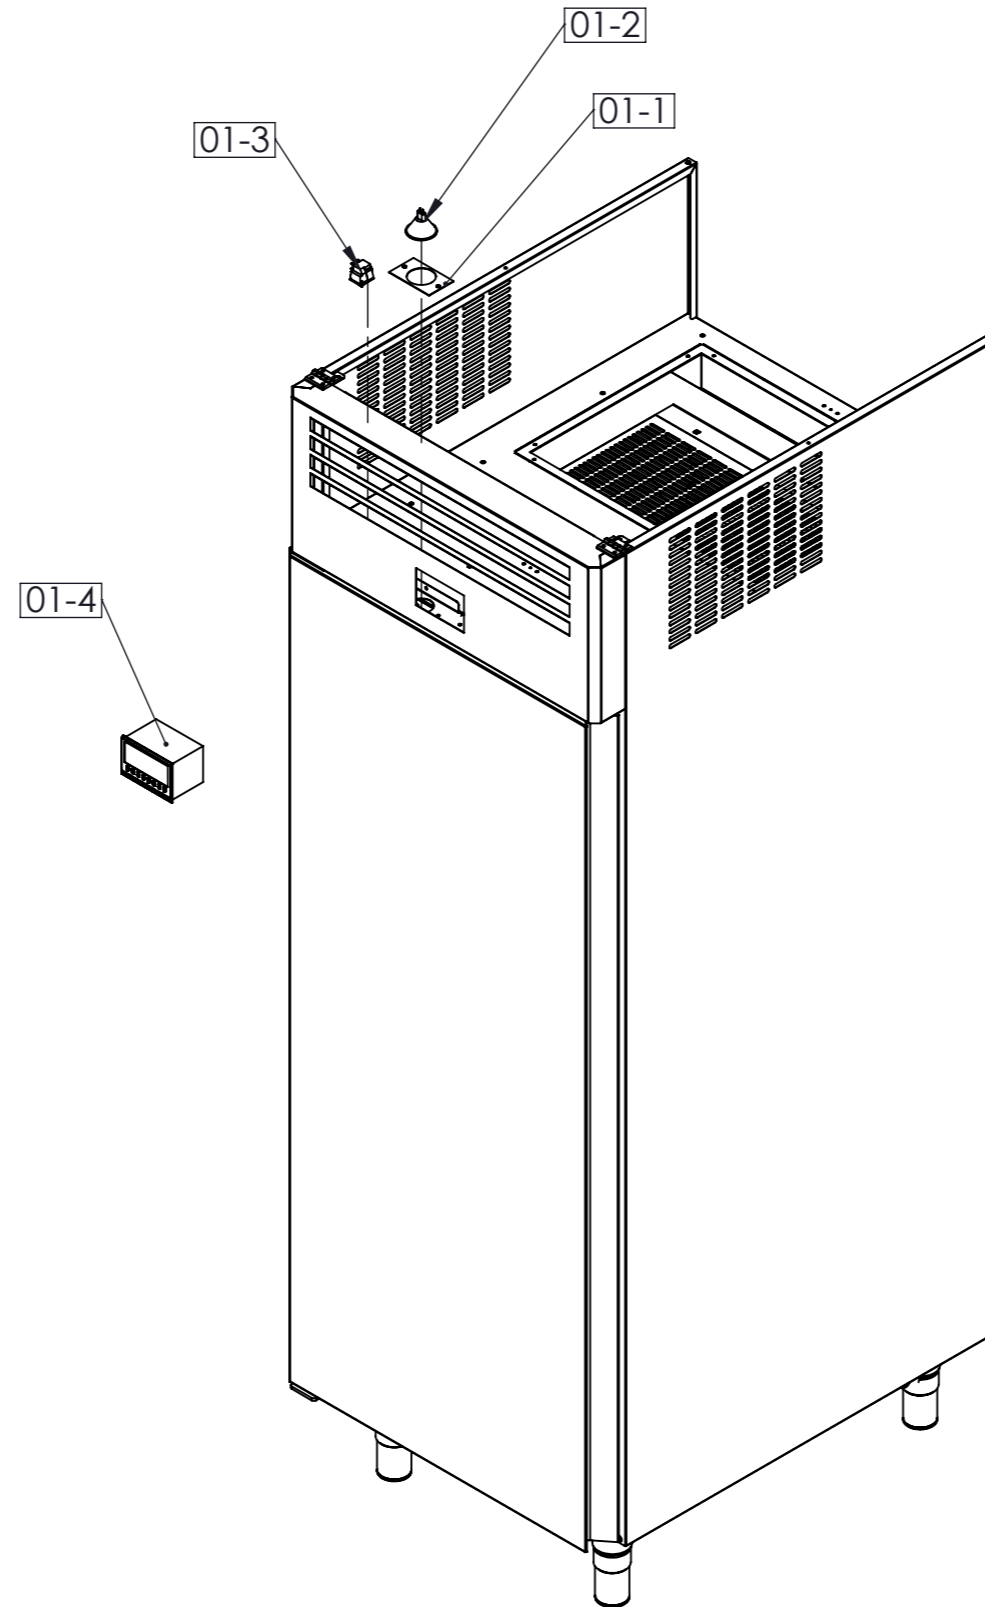

TABLE NUMBER 01

REVISION 00

ETKSC792DN

CONTROL GROUP

TABLE NUMBER 01

REVISION 00

NO	PART NAME	STOCK CODE
01-1	LAMB PROTECTION SHEET	Y1_502225_001
01-2	SPOT LAMB	YRELK0612
01-3	SWITCH	YRELK0210
01-4	DIGITAL THERMOSTAT	YRELK10818
01-5	CABLE GROUP	YRELK10243
01-6	CABLE GROUP WITH PLUG	YRELK1720