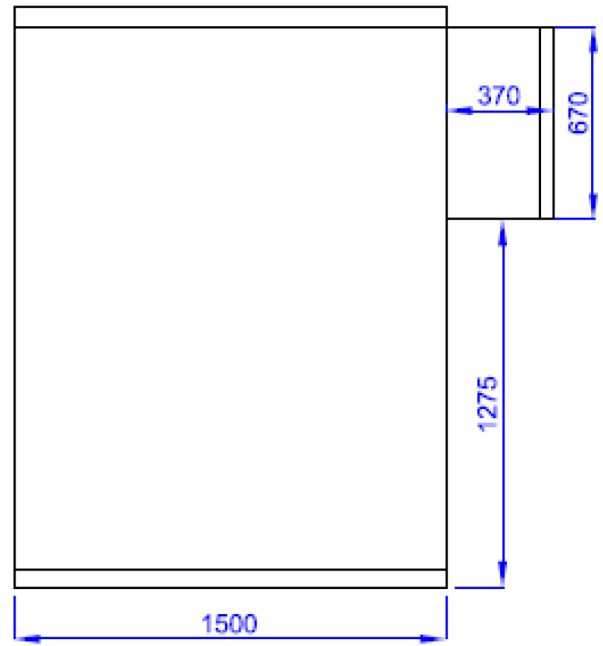

KF2115 (2100 x 1500 x 2010 mm)

KF2115
(2100 x 1500 x 2010 mm)

SCALE
 mm 1:1

OUTSIDE DIMENSIONS = 2100x1500x2010
 IN SIDE DIMENSIONS = 1940x1340x1850
 NET DOOR PASSAGE DIMENSIONS = 1845x700

NO	MATERIAL NAME
1	450x150 CORNER PANEL
2	450x450 CORNER PANEL
3	300mm PANEL
4	900mm PANEL
5	1500x1050 FLOOR PANEL
6	1500x1050 CEILING PANEL
7	DOOR
8	DOOR RESISTANCE
9	DOOR HINGE
10	DOOR LOCK
11	DOOR GASKET
12	SWITCH ASSEMBLY
13	CLEANING PVC PROFILE (6mt)
14	DOOR SWITCH
15	WKAF5 --COOLING UNITS