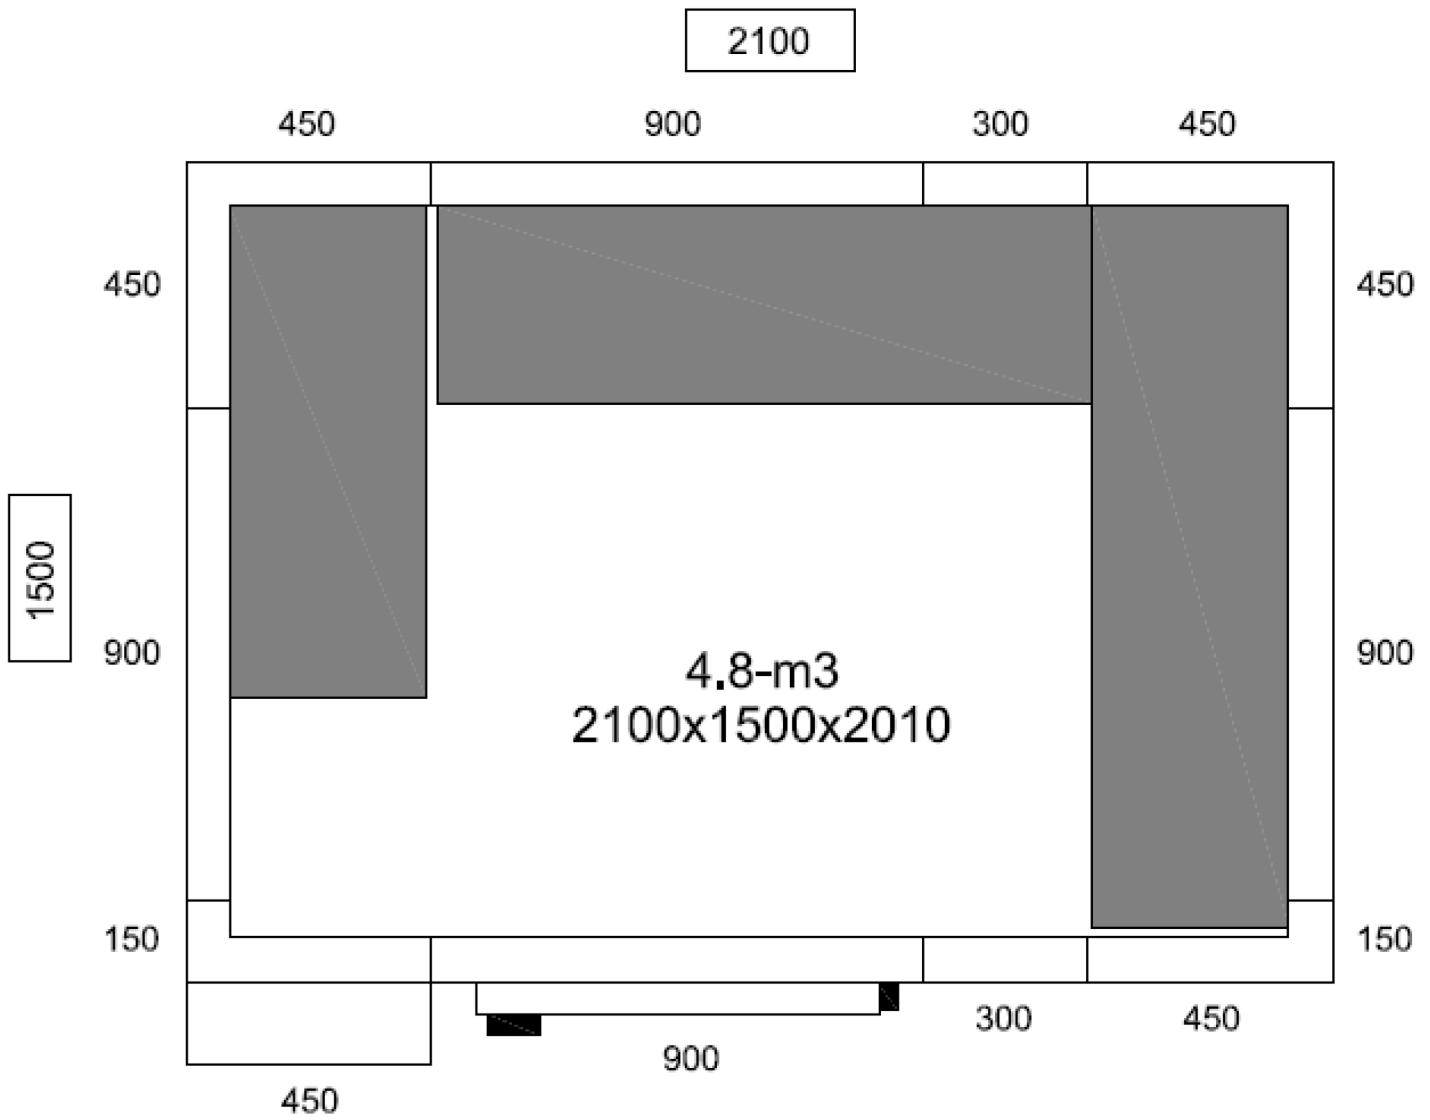

KF2115 (2100 x 1500 x 2010 mm)

KF2115
(2100 x 1500 x 2010 mm)

SCALE
 mm 1:1

OUTSIDE DIMENSIONS = 2100x1500x2010
 IN SIDE DIMENSIONS = 1940x1340x1850
 NET DOOR PASSAGE DIMENSIONS = 1845x700

NO	MATERIAL NAME
1	450x150 CORNER PANEL
2	450x450 CORNER PANEL
3	300mm PANEL
4	900mm PANEL
5	1500x1050 FLOOR PANEL
6	1500x1050 CEILING PANEL
7	DOOR
8	DOOR RESISTANCE
9	DOOR HINGE
10	DOOR LOCK
11	DOOR GASKET
12	SWITCH ASSEMBLY
13	CLEANING PVC PROFILE (6mt)
14	DOOR SWITCH
15	WKAF5 --COOLING UNITS