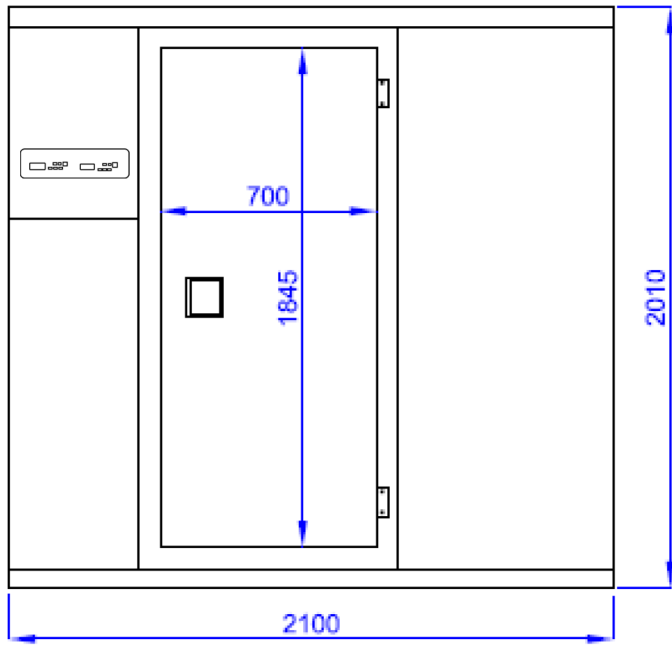

KF2115 (2100 x 1500 x 2010 mm)

KF2115
(2100 x 1500 x 2010 mm)

SCALE
 mm 1:1

OUTSIDE DIMENSIONS = 2100x1500x2010
 IN SIDE DIMENSIONS = 1940x1340x1850
 NET DOOR PASSAGE DIMENSIONS = 1845x700

NO	MATERIAL NAME
1	450x150 CORNER PANEL
2	450x450 CORNER PANEL
3	300mm PANEL
4	900mm PANEL
5	1500x1050 FLOOR PANEL
6	1500x1050 CEILING PANEL
7	DOOR
8	DOOR RESISTANCE
9	DOOR HINGE
10	DOOR LOCK
11	DOOR GASKET
12	SWITCH ASSEMBLY
13	CLEANING PVC PROFILE (6mt)
14	DOOR SWITCH
15	WKAF5 --COOLING UNITS