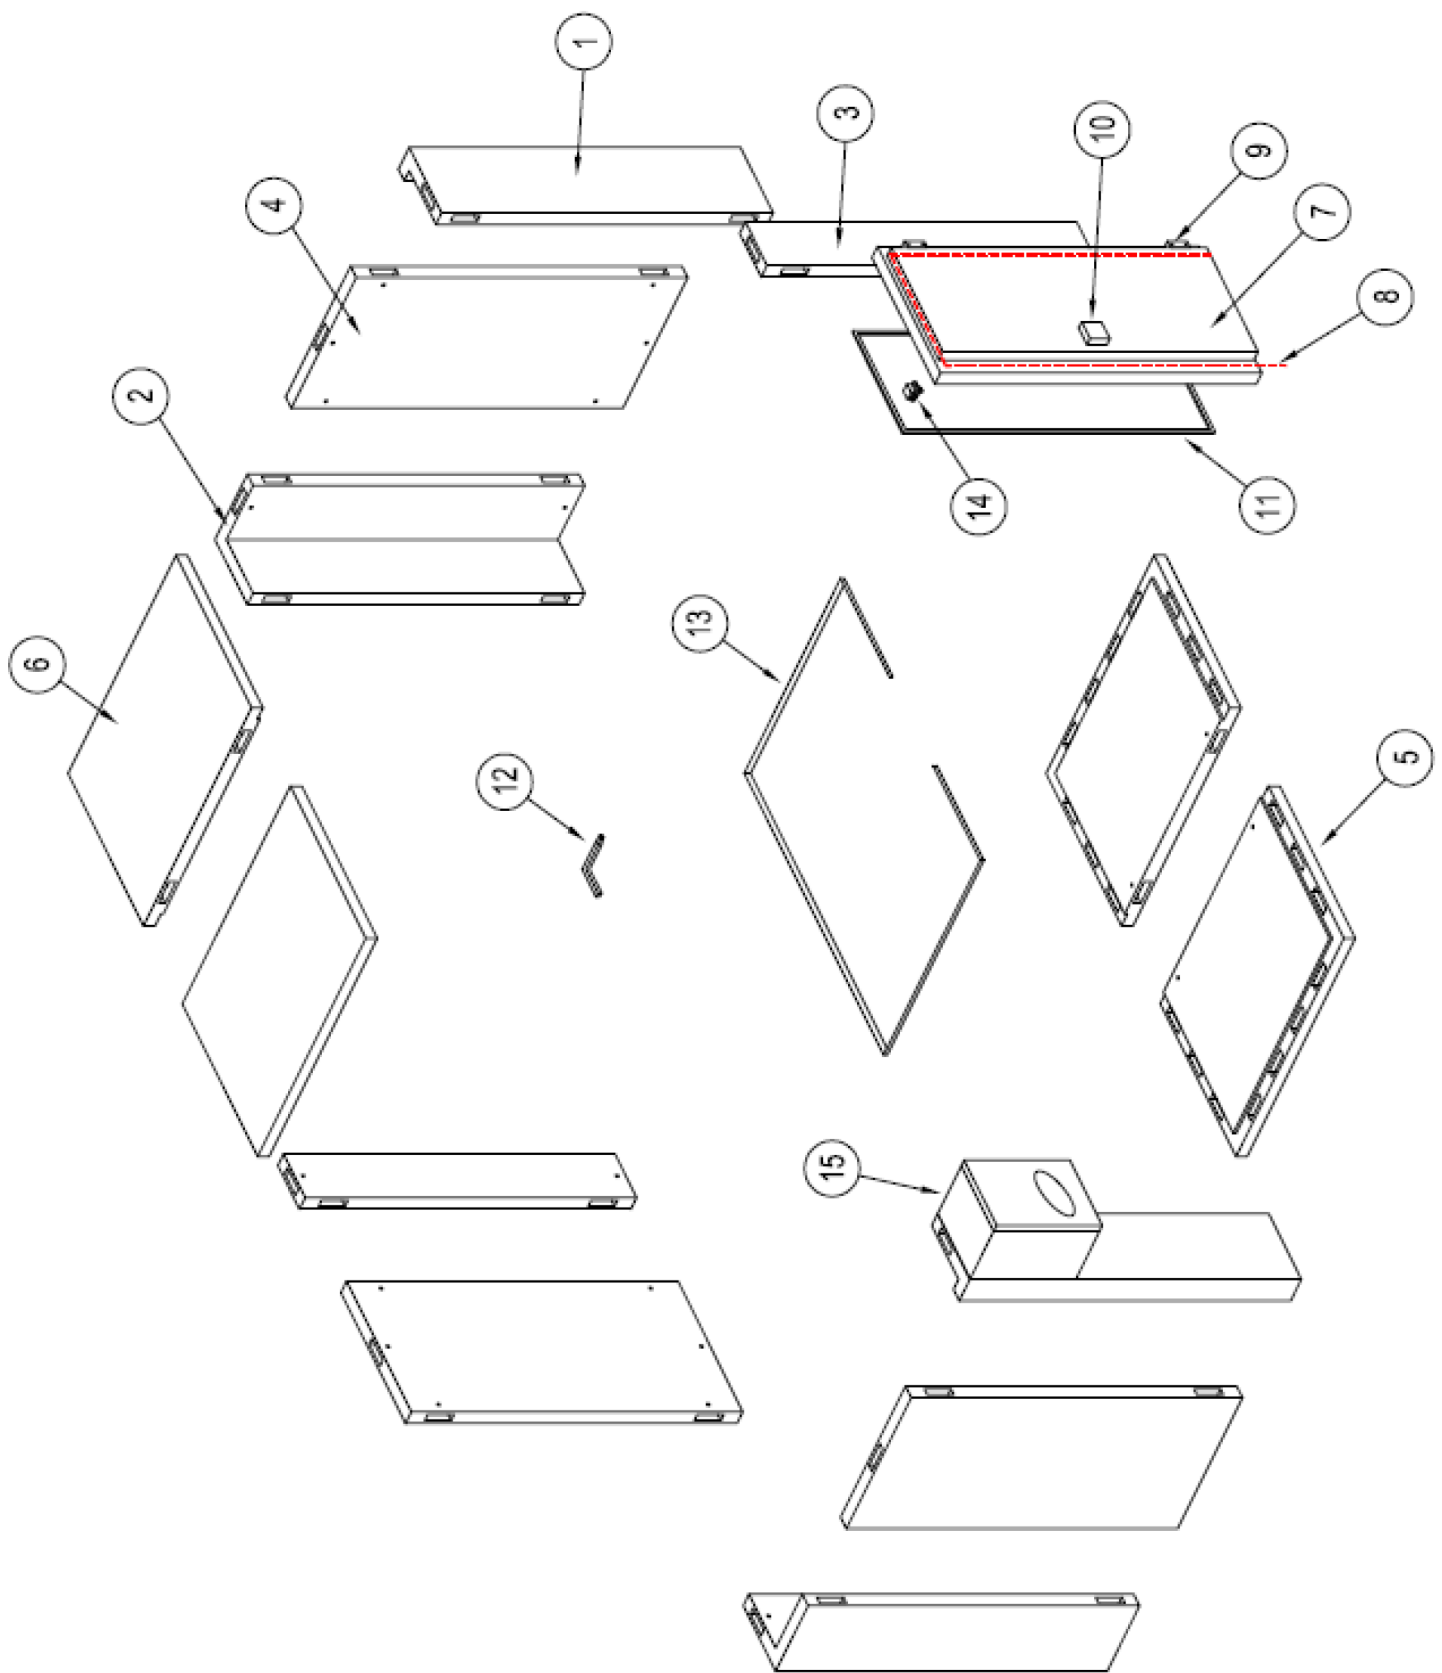

KF2115 (2100 x 1500 x 2010 mm)

KF2115
(2100 x 1500 x 2010 mm)

SCALE
 mm 1:1

OUTSIDE DIMENSIONS = 2100x1500x2010
 IN SIDE DIMENSIONS = 1940x1340x1850
 NET DOOR PASSAGE DIMENSIONS = 1845x700

NO	MATERIAL NAME
1	450x150 CORNER PANEL
2	450x450 CORNER PANEL
3	300mm PANEL
4	900mm PANEL
5	1500x1050 FLOOR PANEL
6	1500x1050 CEILING PANEL
7	DOOR
8	DOOR RESISTANCE
9	DOOR HINGE
10	DOOR LOCK
11	DOOR GASKET
12	SWITCH ASSEMBLY
13	CLEANING PVC PROFILE (6mt)
14	DOOR SWITCH
15	WKAF5 --COOLING UNITS