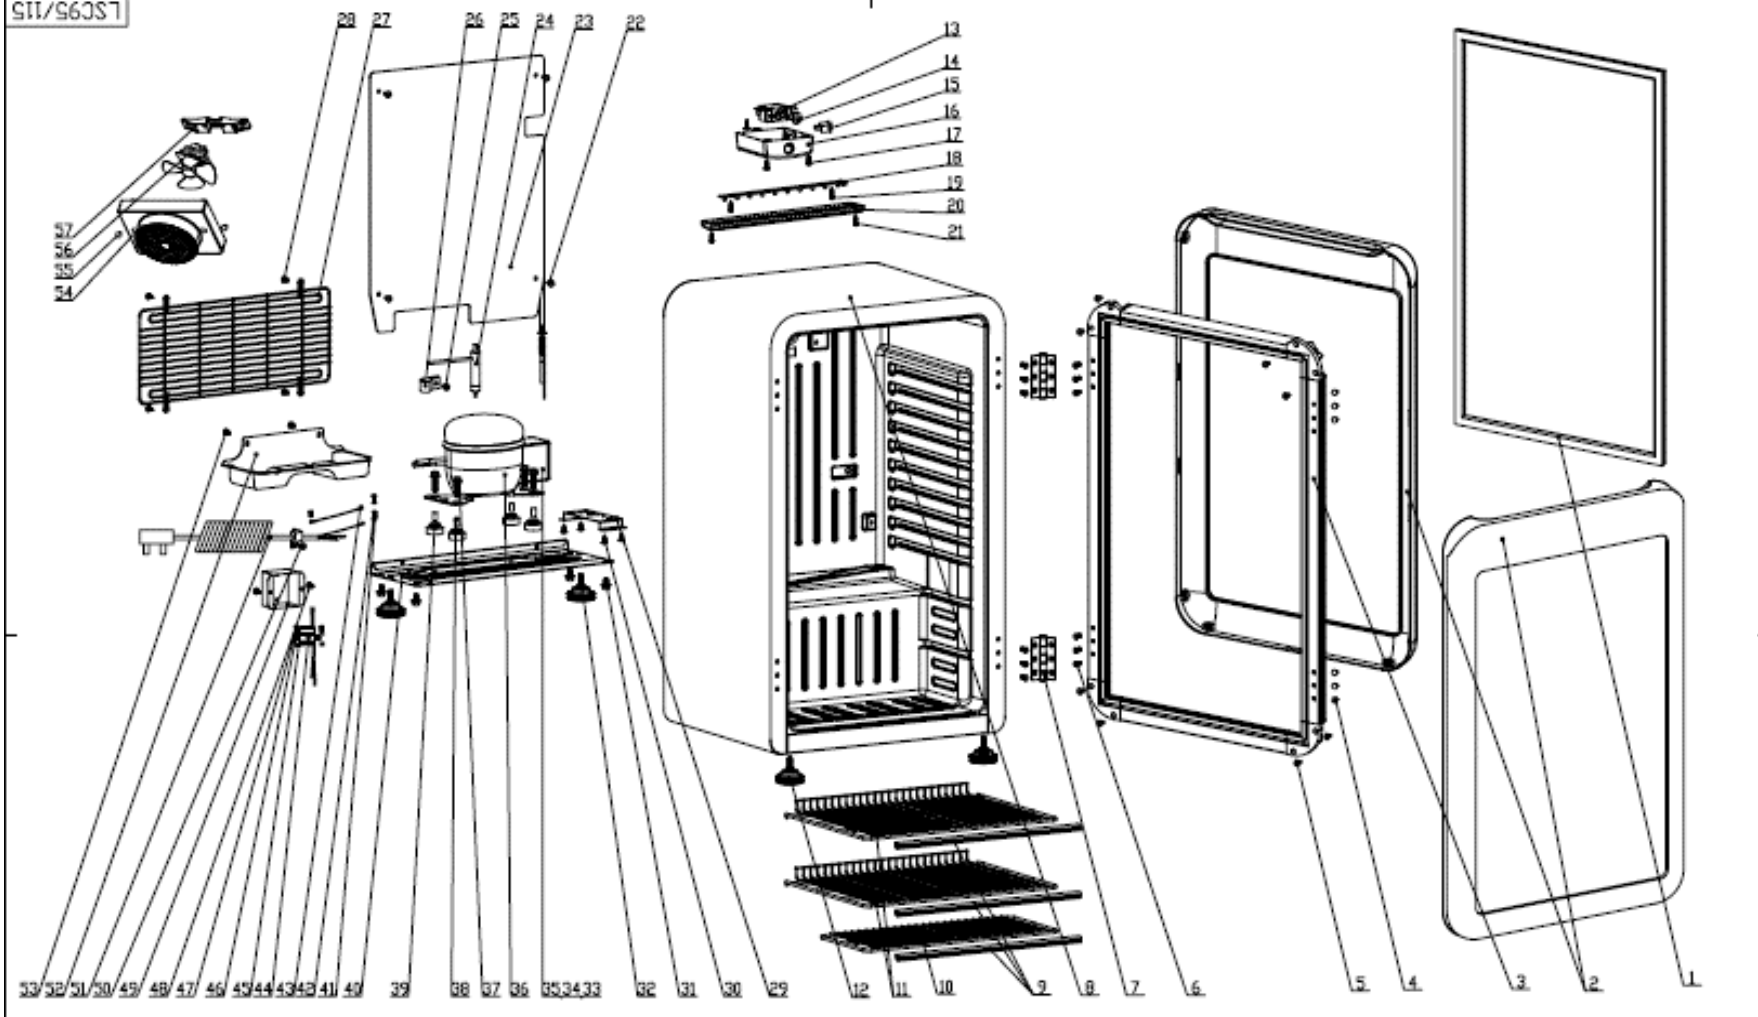

L1SC95/115

MBKX136 Spare Parts List

POSITION	CODE	ITEM	
1	MBKX136#1	DOOR SEAL	
2 / 3	MBKX136#2	GLASS DOOR	
7	MBKX136#7	HINGE	
10	MBKX136#10	SHELF II	
11	MBKX136#11	SHELF I	
12 / 32	MBKX136#12	FOOT	
13	MBKX136#13	THERMOSTAT	
14	MBKX136#14	THERMOSTAT KNOB	
15	MBKX136#15	LAMP SWITCH	
16	MBKX136#16	THERSMOSTAT BOX	
18	MBKX136#18	LED LAMP	
20	MBKX136#20	LED LAMP COVER	
23	MBKX136#23	EVAPORATOR	
24	MBKX136#24	FILTER	
27	MBKX136#27	BACK COVER	
36	MBKX136#36	COMPRESSOR	
40	MBKX136#40	COMPRESSOR SUPPORT	
44	MBKX136#44	LED TRANASFORMER	
49	MBKX136#49	TRANSFORMER BOX	
51	MBKX136#51	POWER CORD	
52	MBKX136#52	WATER TRAY	
54	MBKX136#54	FAN COVER	
56	MBKX136#56	FAN	