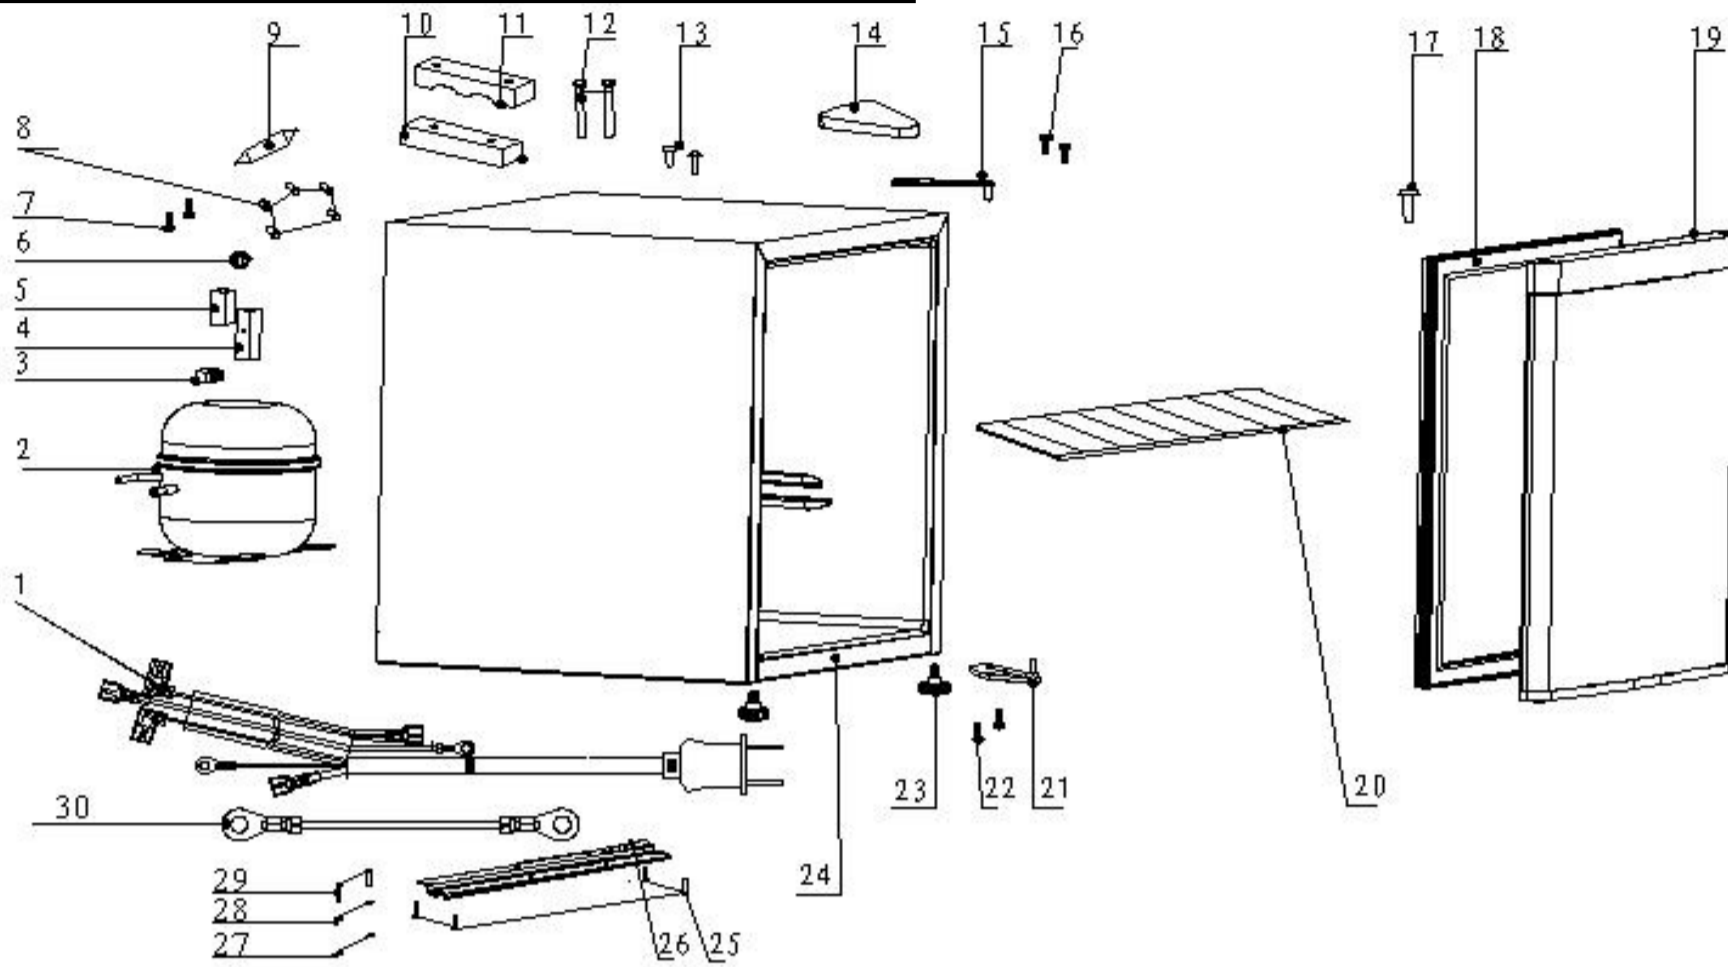

MTKSH32

	Parts Name	qty
MTKSH32-1	Power cord	1
MTKSH32-2	Compressor	1
MTKSH32-3	Temperature control	1
MTKSH32-4	Temperature control stand	1
MTKSH32-5	Temperature control top cover	1
MTKSH32-6	Temperature control rotary knob	1
MTKSH32-7	Bolt have washer	2
MTKSH32-8	Bolt	6
MTKSH32-9	Filter	1
MTKSH32-10	Line buckle base	1
MTKSH32-11	Line buckle up cover	1
MTKSH32-12	Bolt	2
MTKSH32-13	Top hinged plug	2
MTKSH32-14	Top hinged cover	1
MTKSH32-15	Top hinged	1
MTKSH32-16	Bolt	2
MTKSH32-17	Door spindle plug	1
MTKSH32-18	Door gasket	1
MTKSH32-19	Inner foam door	1
MTKSH32-20	Shelf	1
MTKSH32-21	Down hinged	1
MTKSH32-22	Bolt	2
MTKSH32-23	Adjust foot	2
MTKSH32-24	Foam freezer box	1
MTKSH32-25	Compressor bottom panel	1
MTKSH32-26	Bolt	4
MTKSH32-27	Join ring	2
MTKSH32-28	Spring washer	2
MTKSH32-29	Bolt	2
MTKSH32-30	Compressor ground wire	1