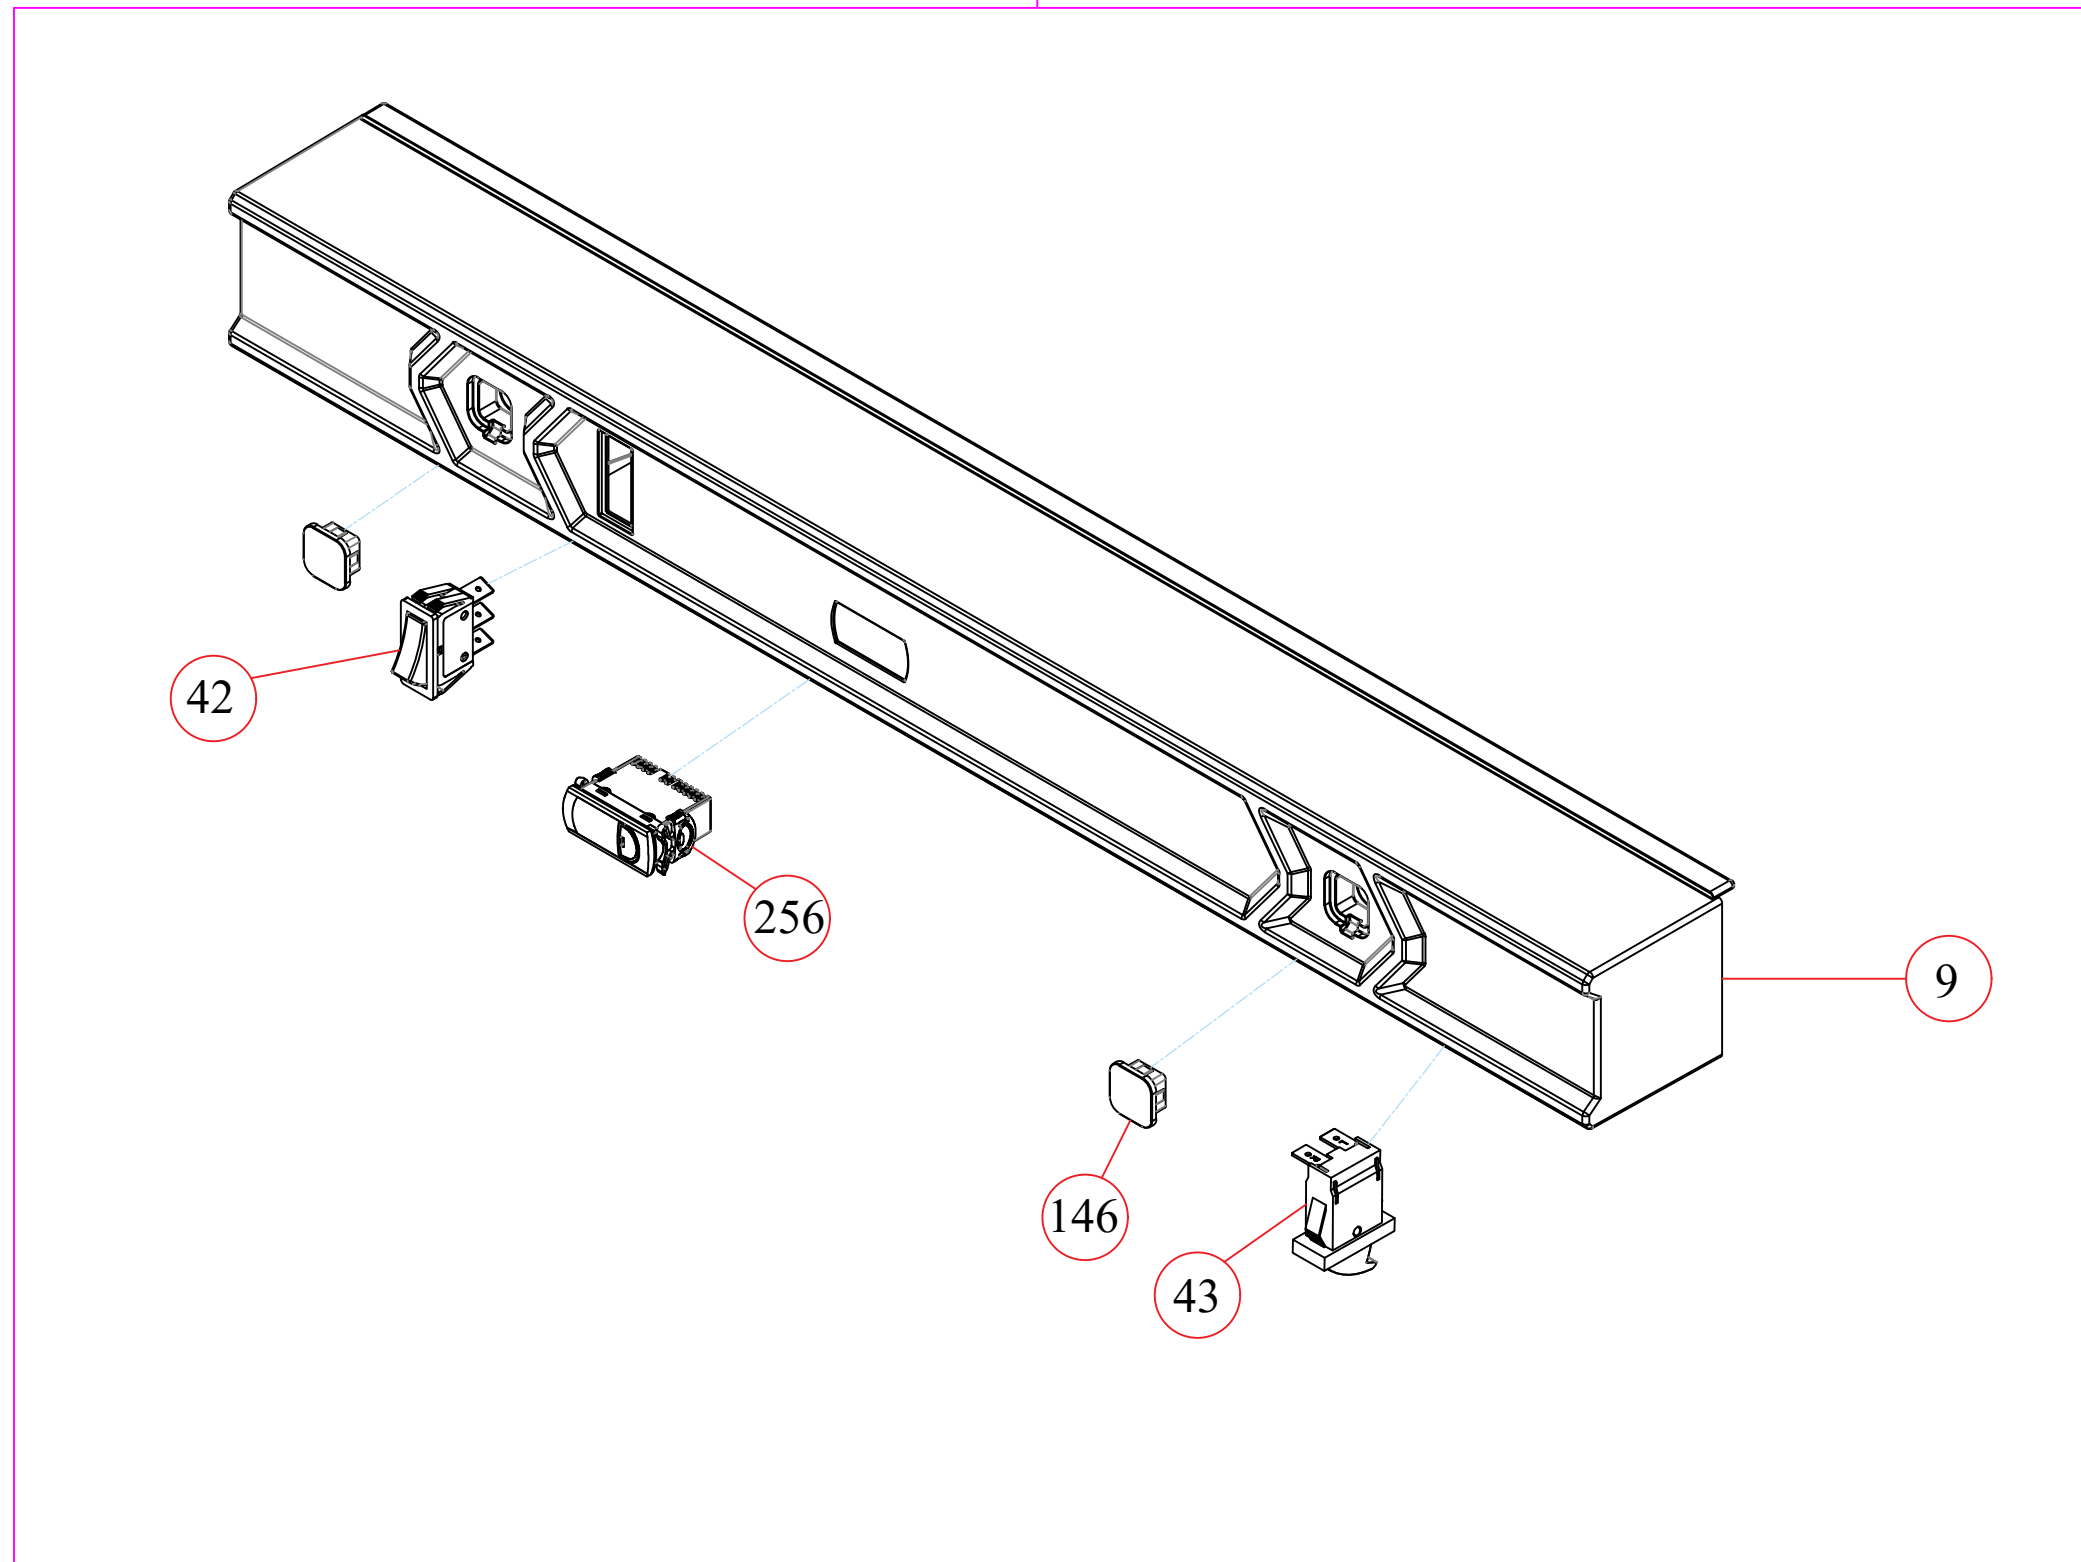

REV-10

COMMERCIAL BOTTLE COOLER

2021

CONTROL PANEL GROUP

REV-10

145

175

139