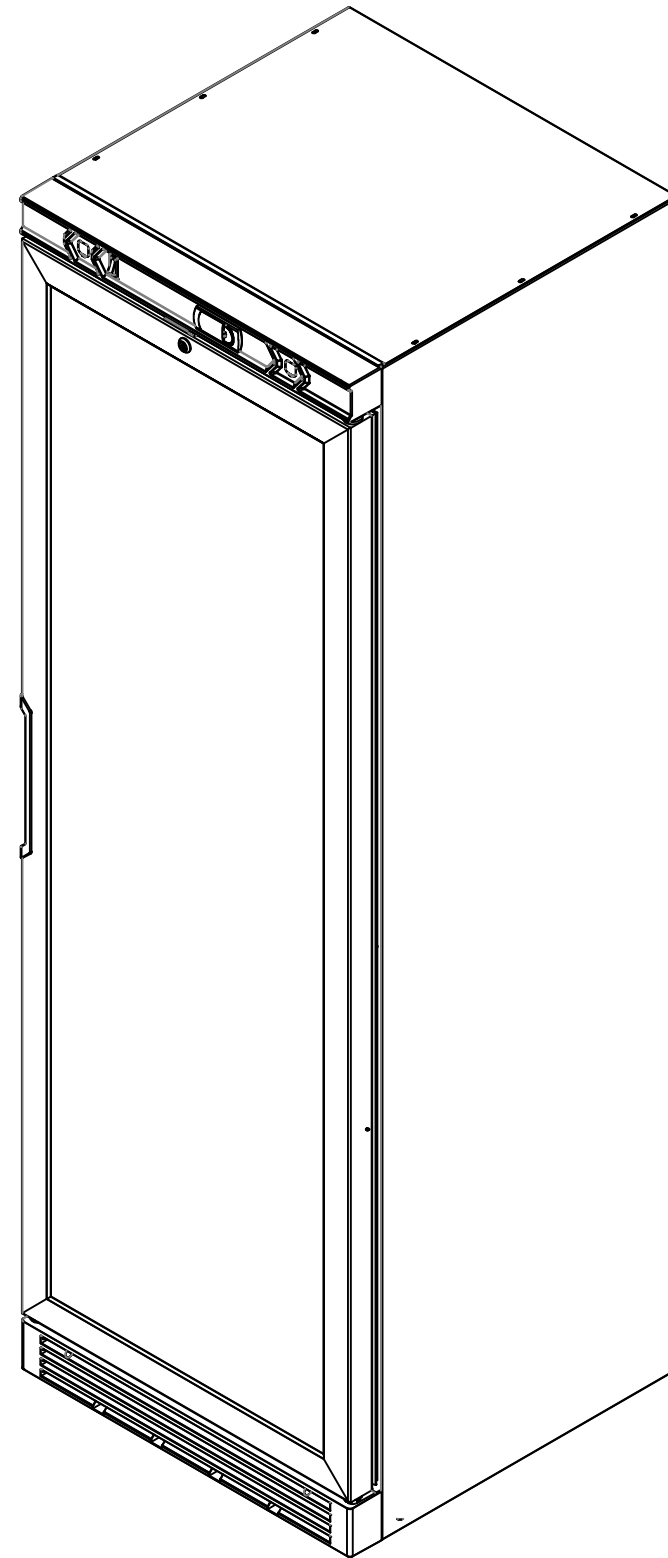

VERTICAL BOTTLE COOLER SPARE PARTS PICTURE

2021

GENERAL BODY GROUP

REV-10

WKSS375

COMMERCIAL BOTTLE COOLER

2021

BODY GROUP

REV-10

COMMERCIAL BOTTLE COOLER

2021

CONTROL PANEL GROUP

REV-10

145

175

139