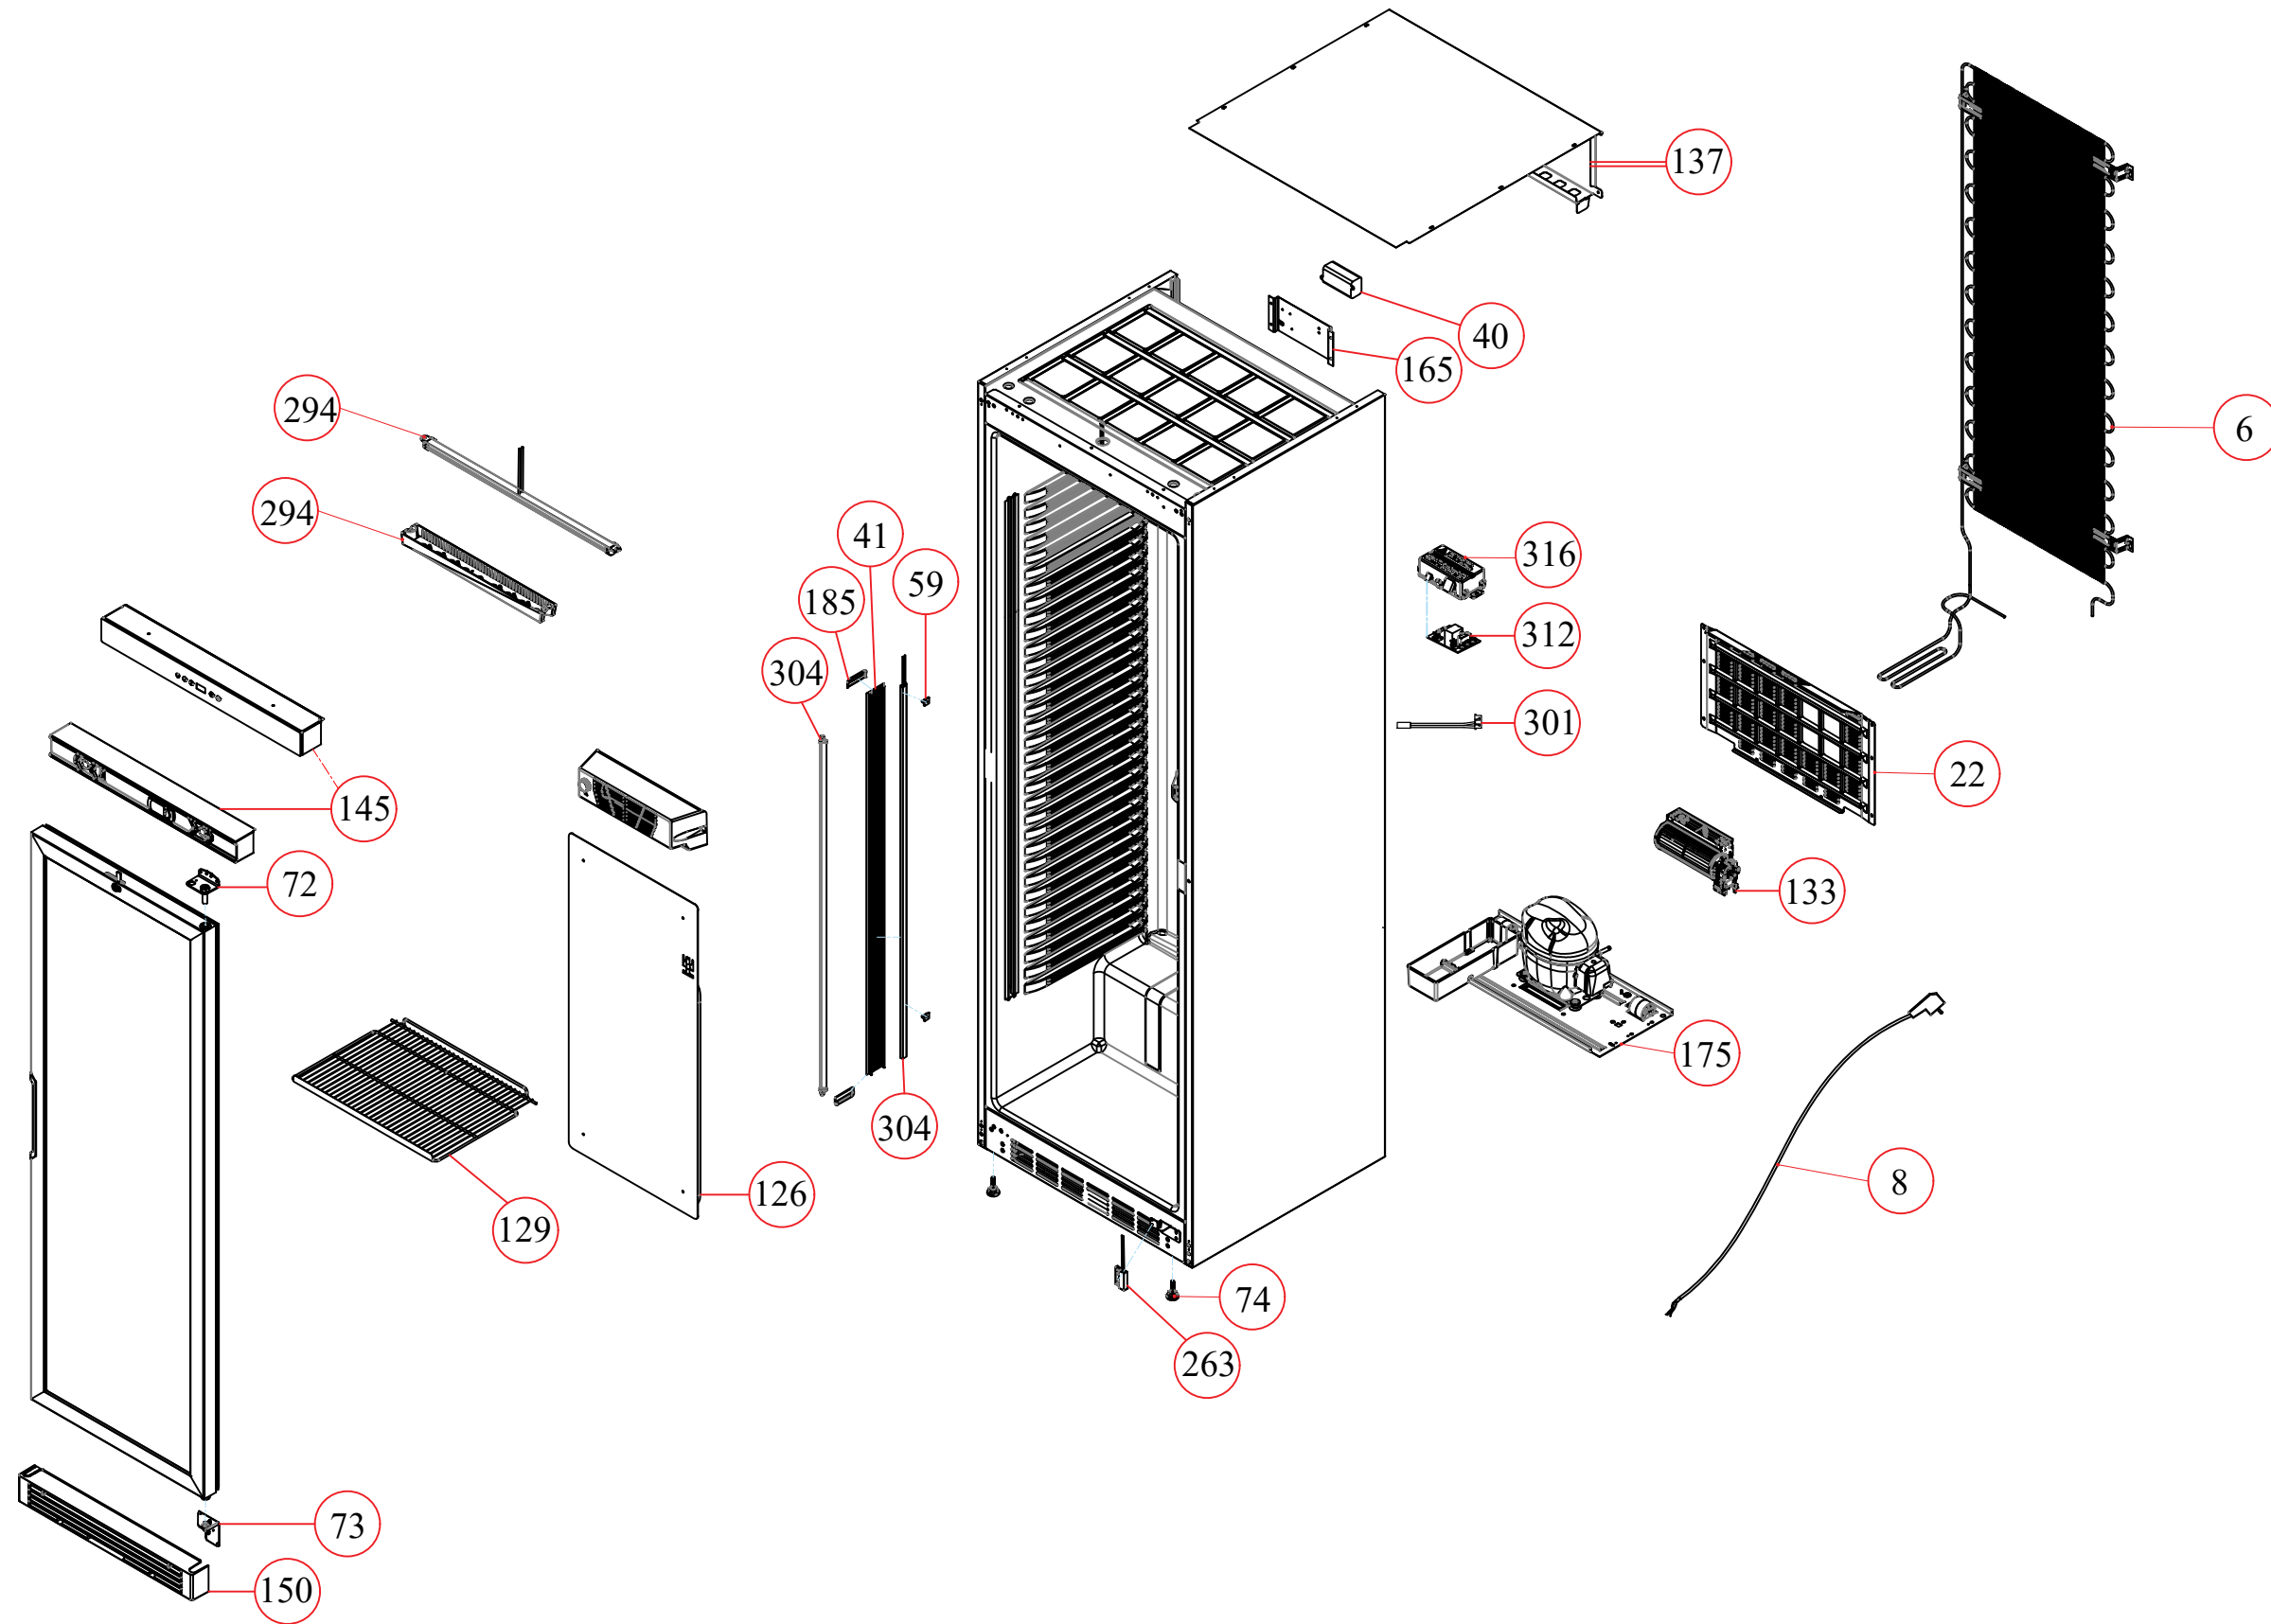

VERTICAL BOTTLE COOLER SPARE PARTS PICTURE

2021

GENERAL BODY GROUP

REV-10

WKSS375

COMMERCIAL BOTTLE COOLER

2021

BODY GROUP

REV-10

COMMERCIAL BOTTLE COOLER

2021

CONTROL PANEL GROUP

REV-10

145

175

139