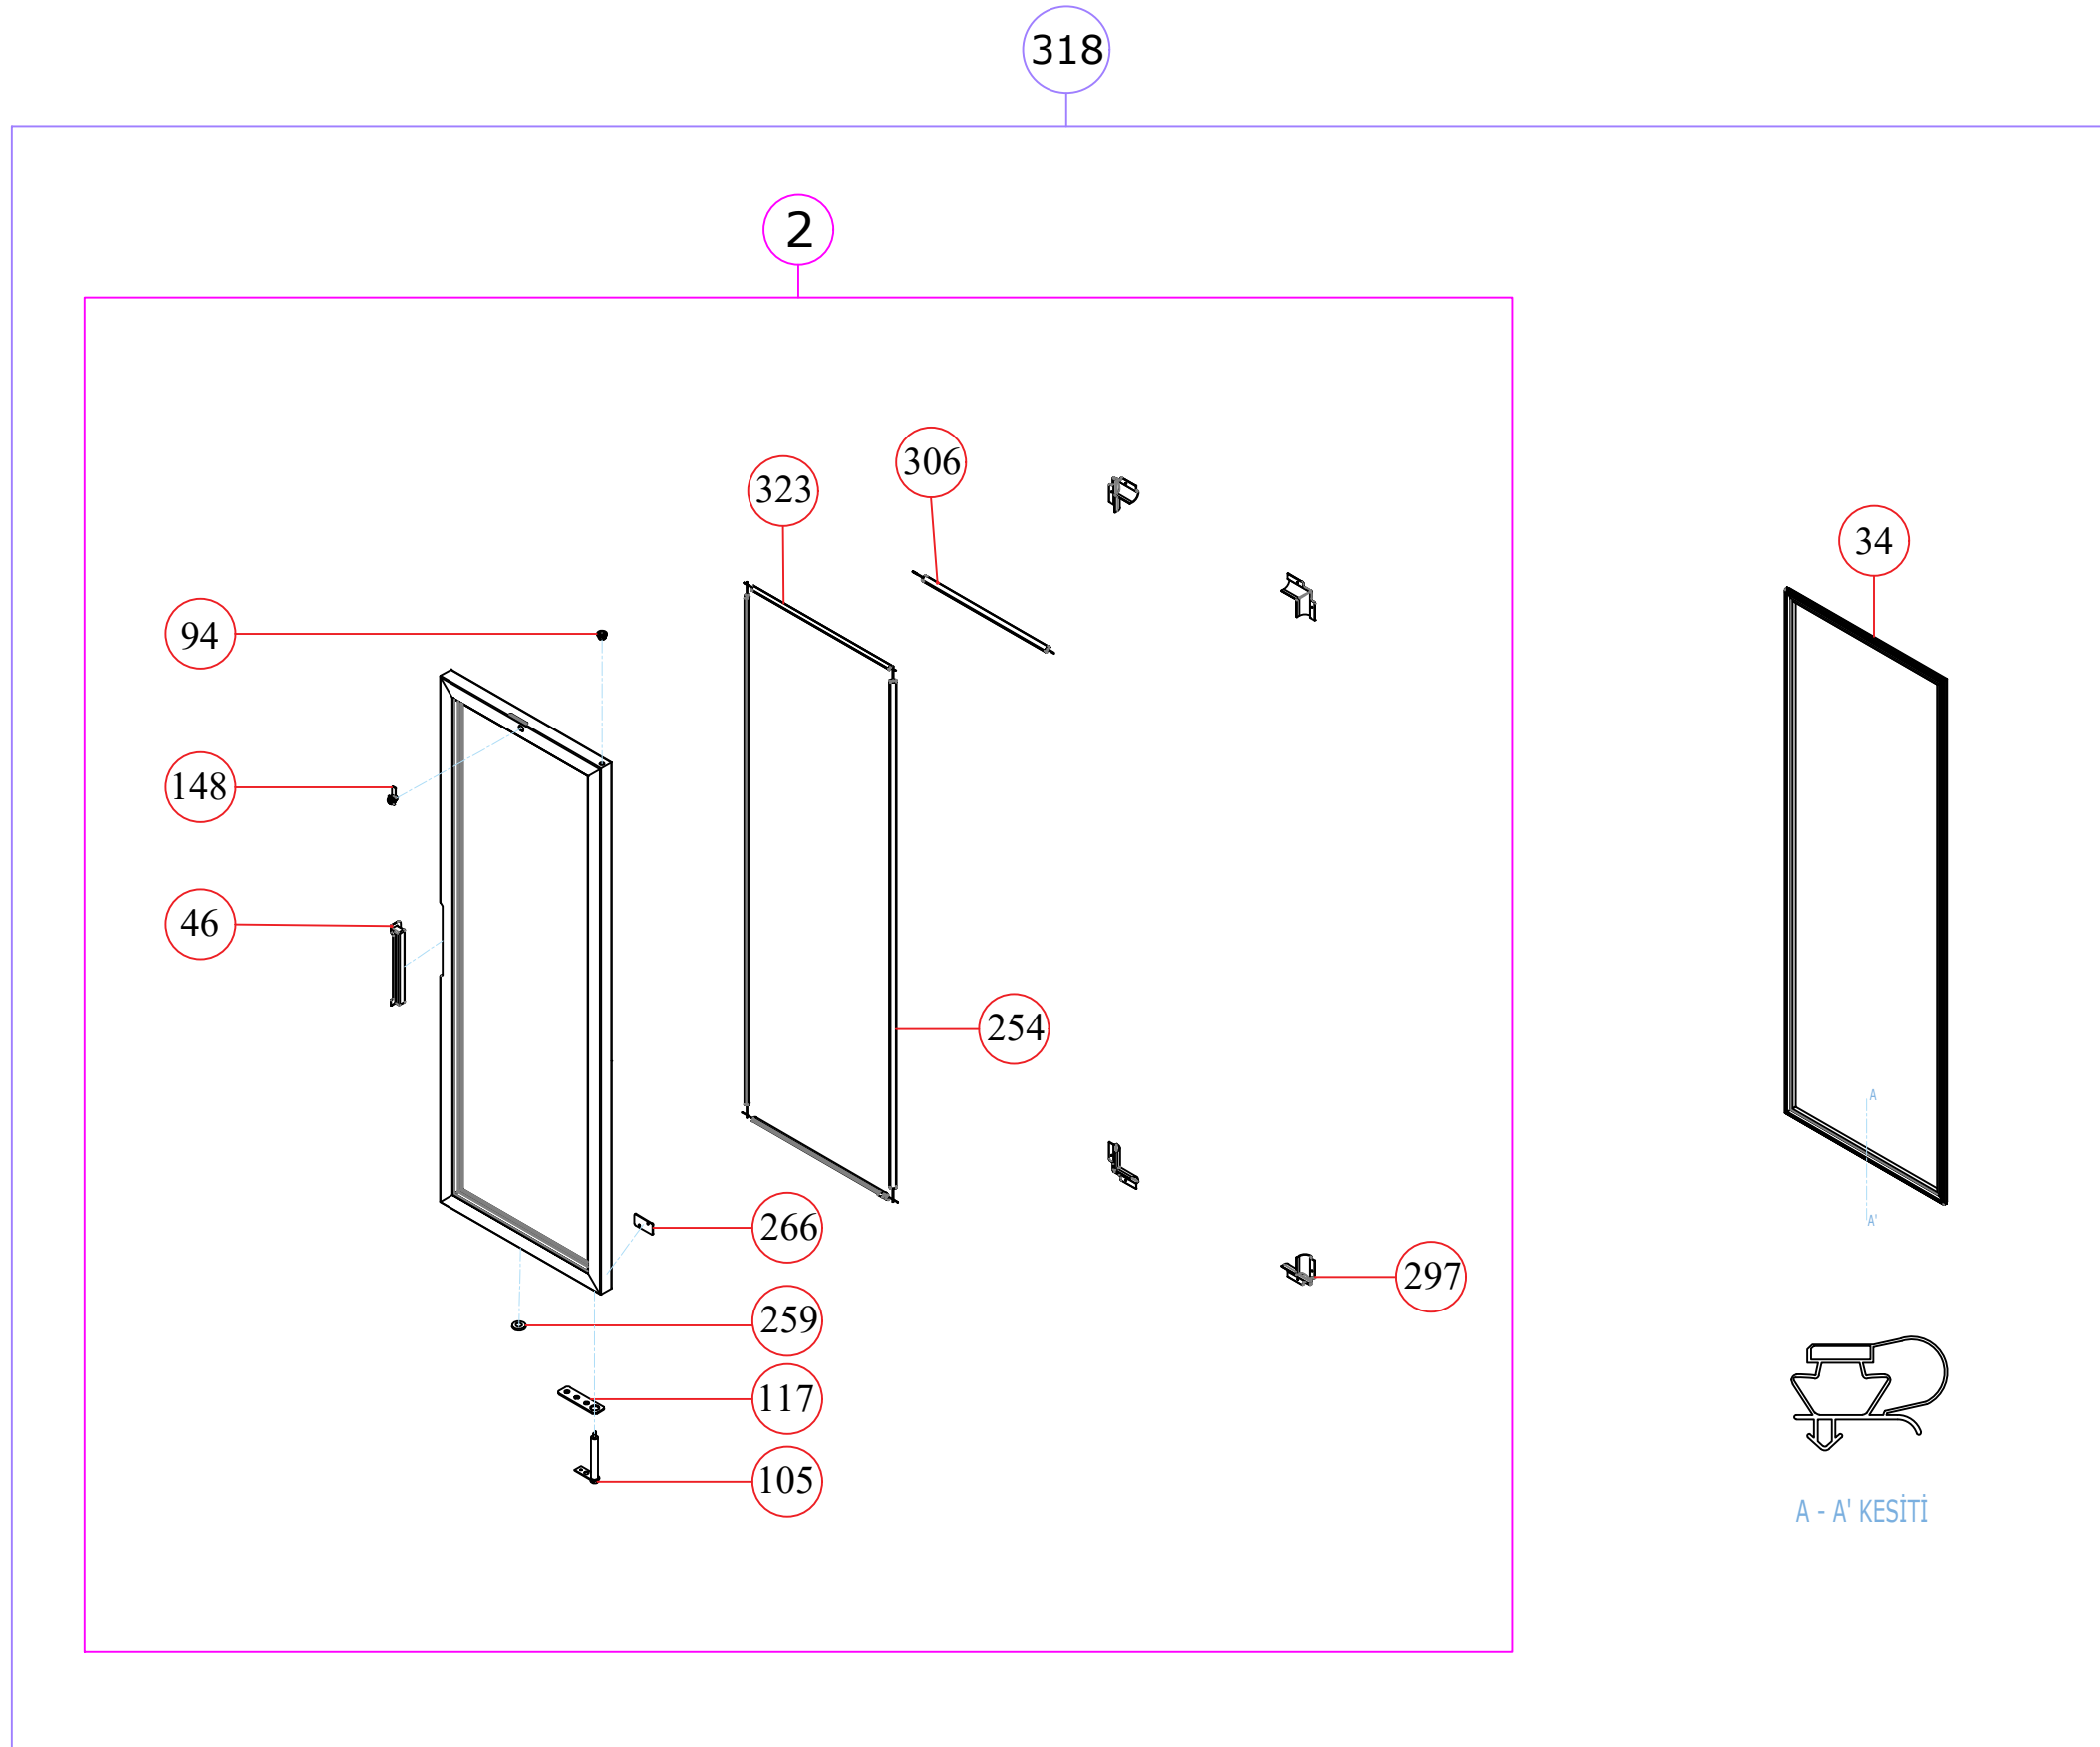

VERTICAL BOTTLE COOLER SPARE PARTS PICTURE

2021

GENERAL BODY GROUP

REV-10

WKSS375

COMMERCIAL BOTTLE COOLER

2021

BODY GROUP

REV-10

COMMERCIAL BOTTLE COOLER

2021

CONTROL PANEL GROUP

REV-10

145

175

139