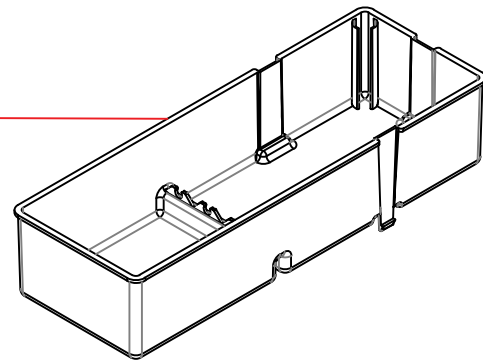

REV-10

COMMERCIAL BOTTLE COOLER

2021

CONTROL PANEL GROUP

REV-10

145

175

139