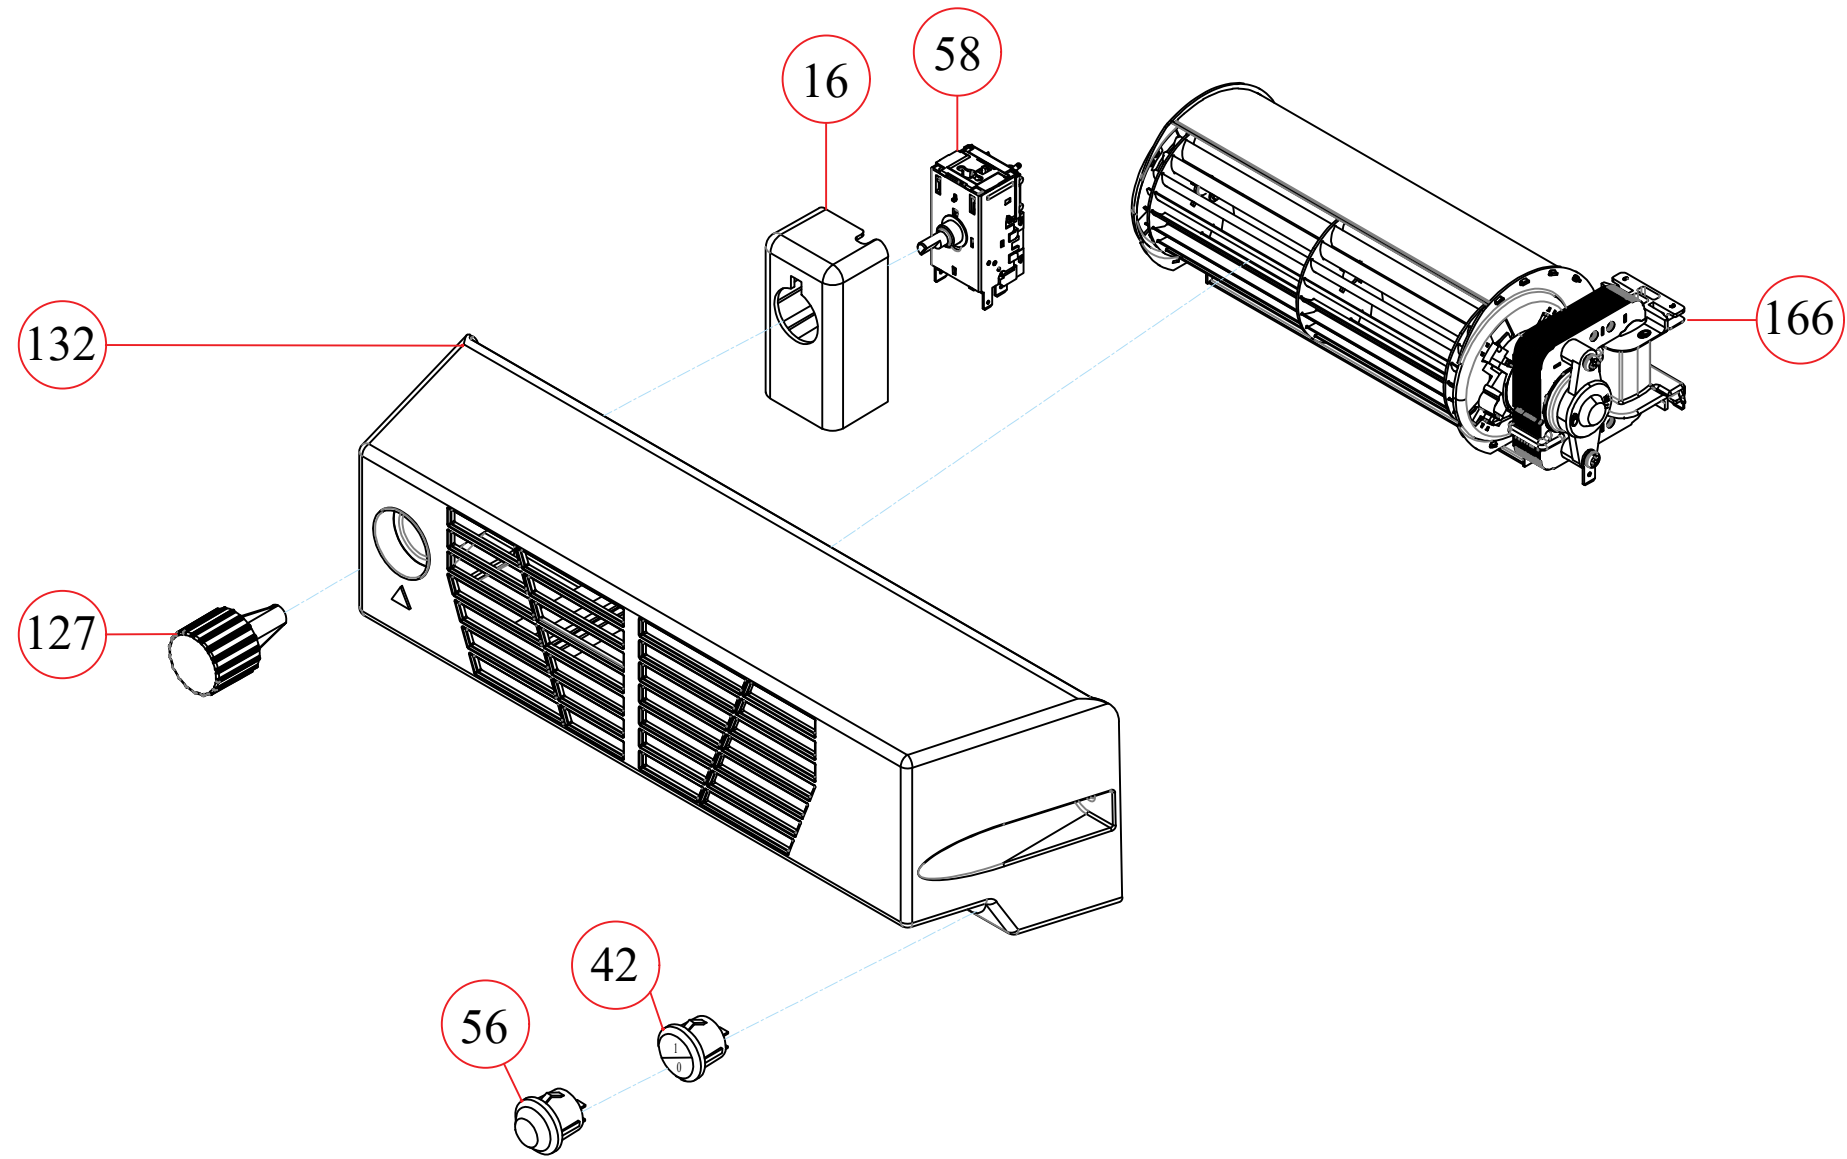

VERTICAL BOTTLE COOLER SPARE PARTS PICTURE

2021

GENERAL BODY GROUP

REV-10

WKSS375

COMMERCIAL BOTTLE COOLER

2021

BODY GROUP

REV-10

COMMERCIAL BOTTLE COOLER

2021

CONTROL PANEL GROUP

REV-10

145

175

139