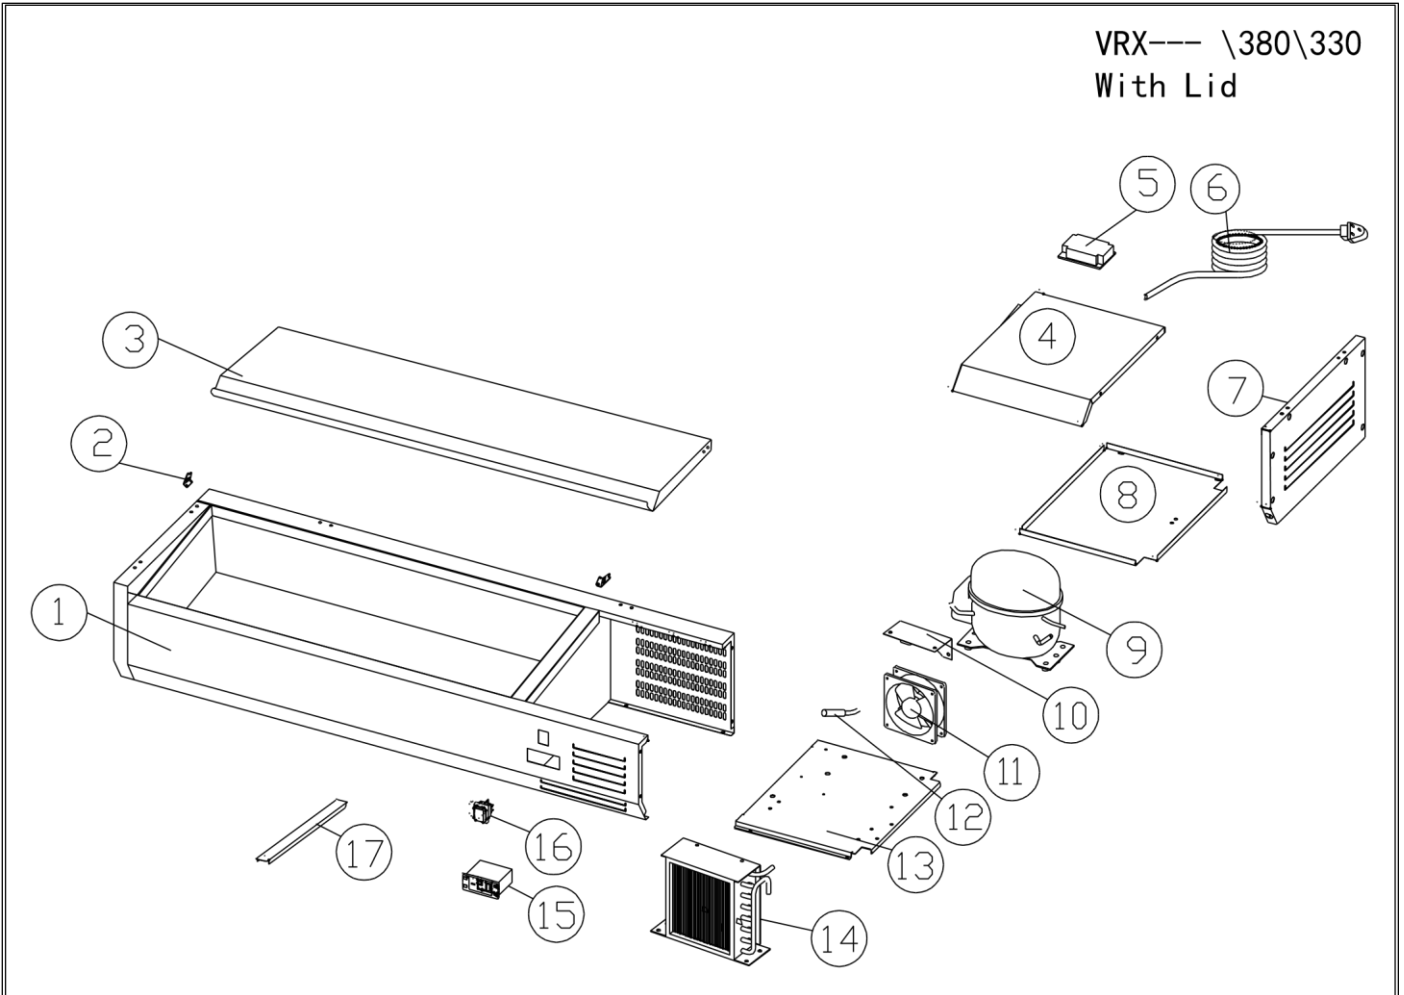

VRX--- \380\330  
With Lid

SP

NO.	CODE	Name	Q'ty	Unit	Remark
1	VRX380.00.01	adjustable feet	1	set	
2	VRX1400/380 SS LID .02.01	foamed body	1	pcs	
3	VRX1400/380 SS LID .02.02	ss lid	1	set	
4	VRX380SS LID.00.01	parts of ss lid	1	set	
5	VRX380.00.06	plastic buckle	6	pcs	
6	VRX380.02.01	End socket	1	pcs	
7	VRX380.00.07	power cord	1	pcs	
8	VRX380.00.08	compressor	1	pcs	
9	VRX380.00.09	process pipe	1	pcs	
10	VRX380.00.10	high-pressure pipe	1	pcs	
11	VRX380.00.11	condensor fan	1	pcs	
12	VRX380.00.12	dry filter	1	pcs	

13	VRX380.00.13	condensor	1	pcs	
14	VRX380.00.14	wiring box	1	pcs	
15	VRX380.00.15	engine plate	1	pcs	
16	VRX380.02.02	engine base plate	1	pcs	
17	VRX380.02.03	cover	1	pcs	
18	VRX380.00.16	digital controller	1	pcs	
19	VRX380.00.17	main switch	1	pcs	
20	VRX1400/380.02.01	pan divider	1	set	