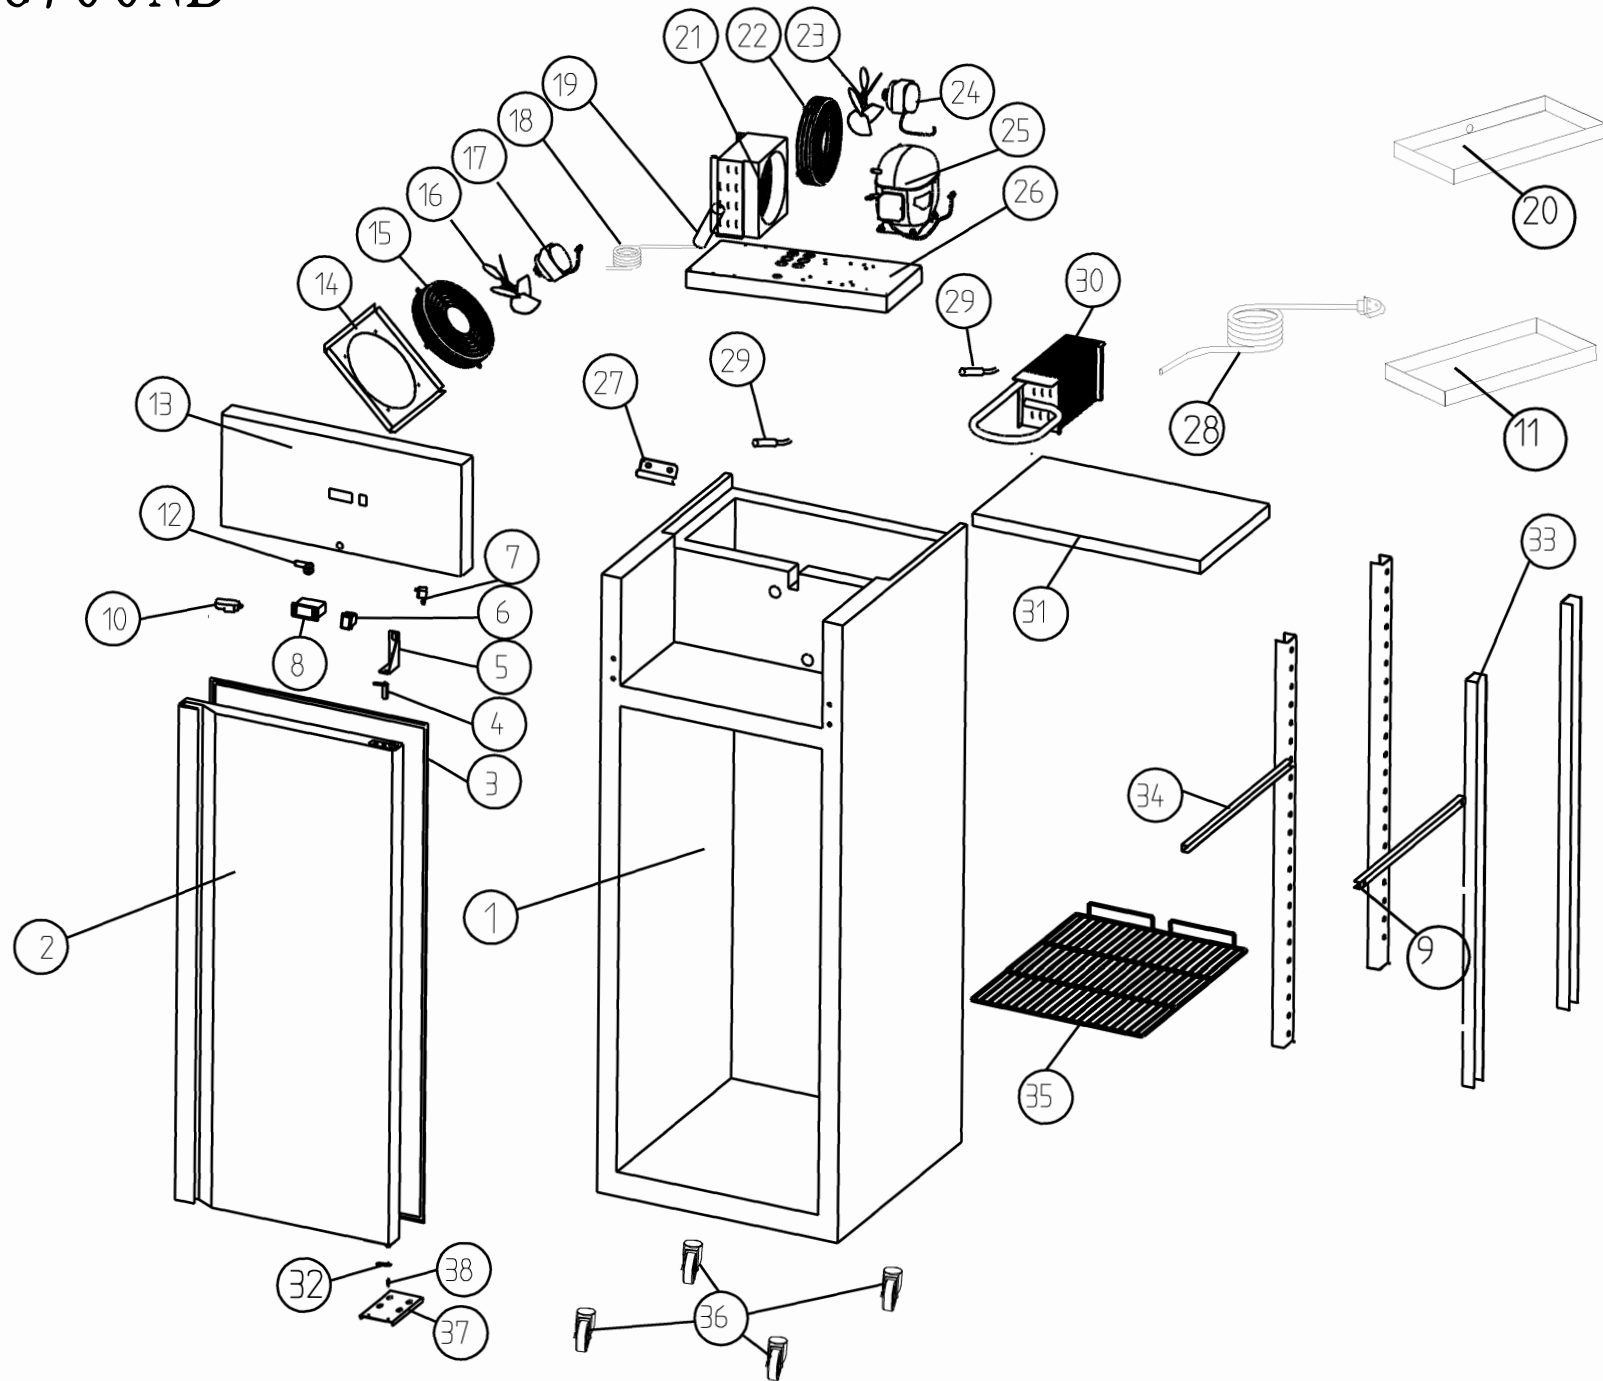

KG700ND

KG700ND Spare parts list

S/N	Number	Name		
1	SKC-0-000-0002-0	Body	1	
2	SKC-0-000-0005-0	Door	1	
3	SKC-2-110-0037-0	Gasket	1	
4	SKC-2-160-0600-0	Door Spring	1	
5	SKC-2-001-0153-0	UP HINGE/RIGHT	1	
6	SKC-4-050-0001-0	main switch	1	
7	SKC-4-050-0005-0	door swithc	1	
8	SKC-4-030-0002-0	thermostat	1	
9	SKC-2-001-1027-0	guide rail	3	
10	SKC-4-050-0056-0	LED light	1	
11	SKC-0-000-0010-0	OUTER WATER PAN SET	1	
12	SKC-2-170-0081-0	lock	1	
13	SKC-2-002-1133-0	front panel	1	
14	SKC-2-110-0029-0	fan cover	1	
15	SKC-2-120-0042-0	fan grill	1	
16	SKC-2-105-0002-0	fan blade	1	
17	SKC-4-001-0003-0	fan	1	
18	SKC-2-104-0165-0	capilary	1	
19	SKC-2-103-0001-0	dry filter	1	
20	SKC-0-000-0007-0	INNER WATER PAN SET	1	
21	SKC-2-102-0012-0	condenser	1	
22	SKC-2-120-0041-0	fan grill	1	
23	SKC-2-105-0003-0	fan blade	1	
24	SKC-4-001-0005-0	fan	1	
25	SKC-4-040-0073-0	compressor	1	
26	SKC-2-001-0518-0	unit board	1	
27	SKC-2-002-0036-0	probe pad	1	
28	SKC-4-010-0080-0	power core	1	
29	SKC-4-030-0005-0	probe	2	
30	SKC-2-101-0018-0	evaporator	1	
31	SKC-0-000-0006-0	top	1	
32	SKC-2-110-0353-0	shaft sleeve	1	
33	SKC-2-001-0051-0	shelf support	4	
34	SKC-2-002-0918-0	guide rail	3	
35	SKC-2-120-0001-0	shelf	3	
36	SKC-2-140-0005-0	foot with brake	2	
36	SKC-2-140-0004-0	foot without brake	2	
37	SKC-2-001-0385-0	DOWN HINGE/RIGHT	1	
38	SKC-2-170-0211-0	hinge axis	1	