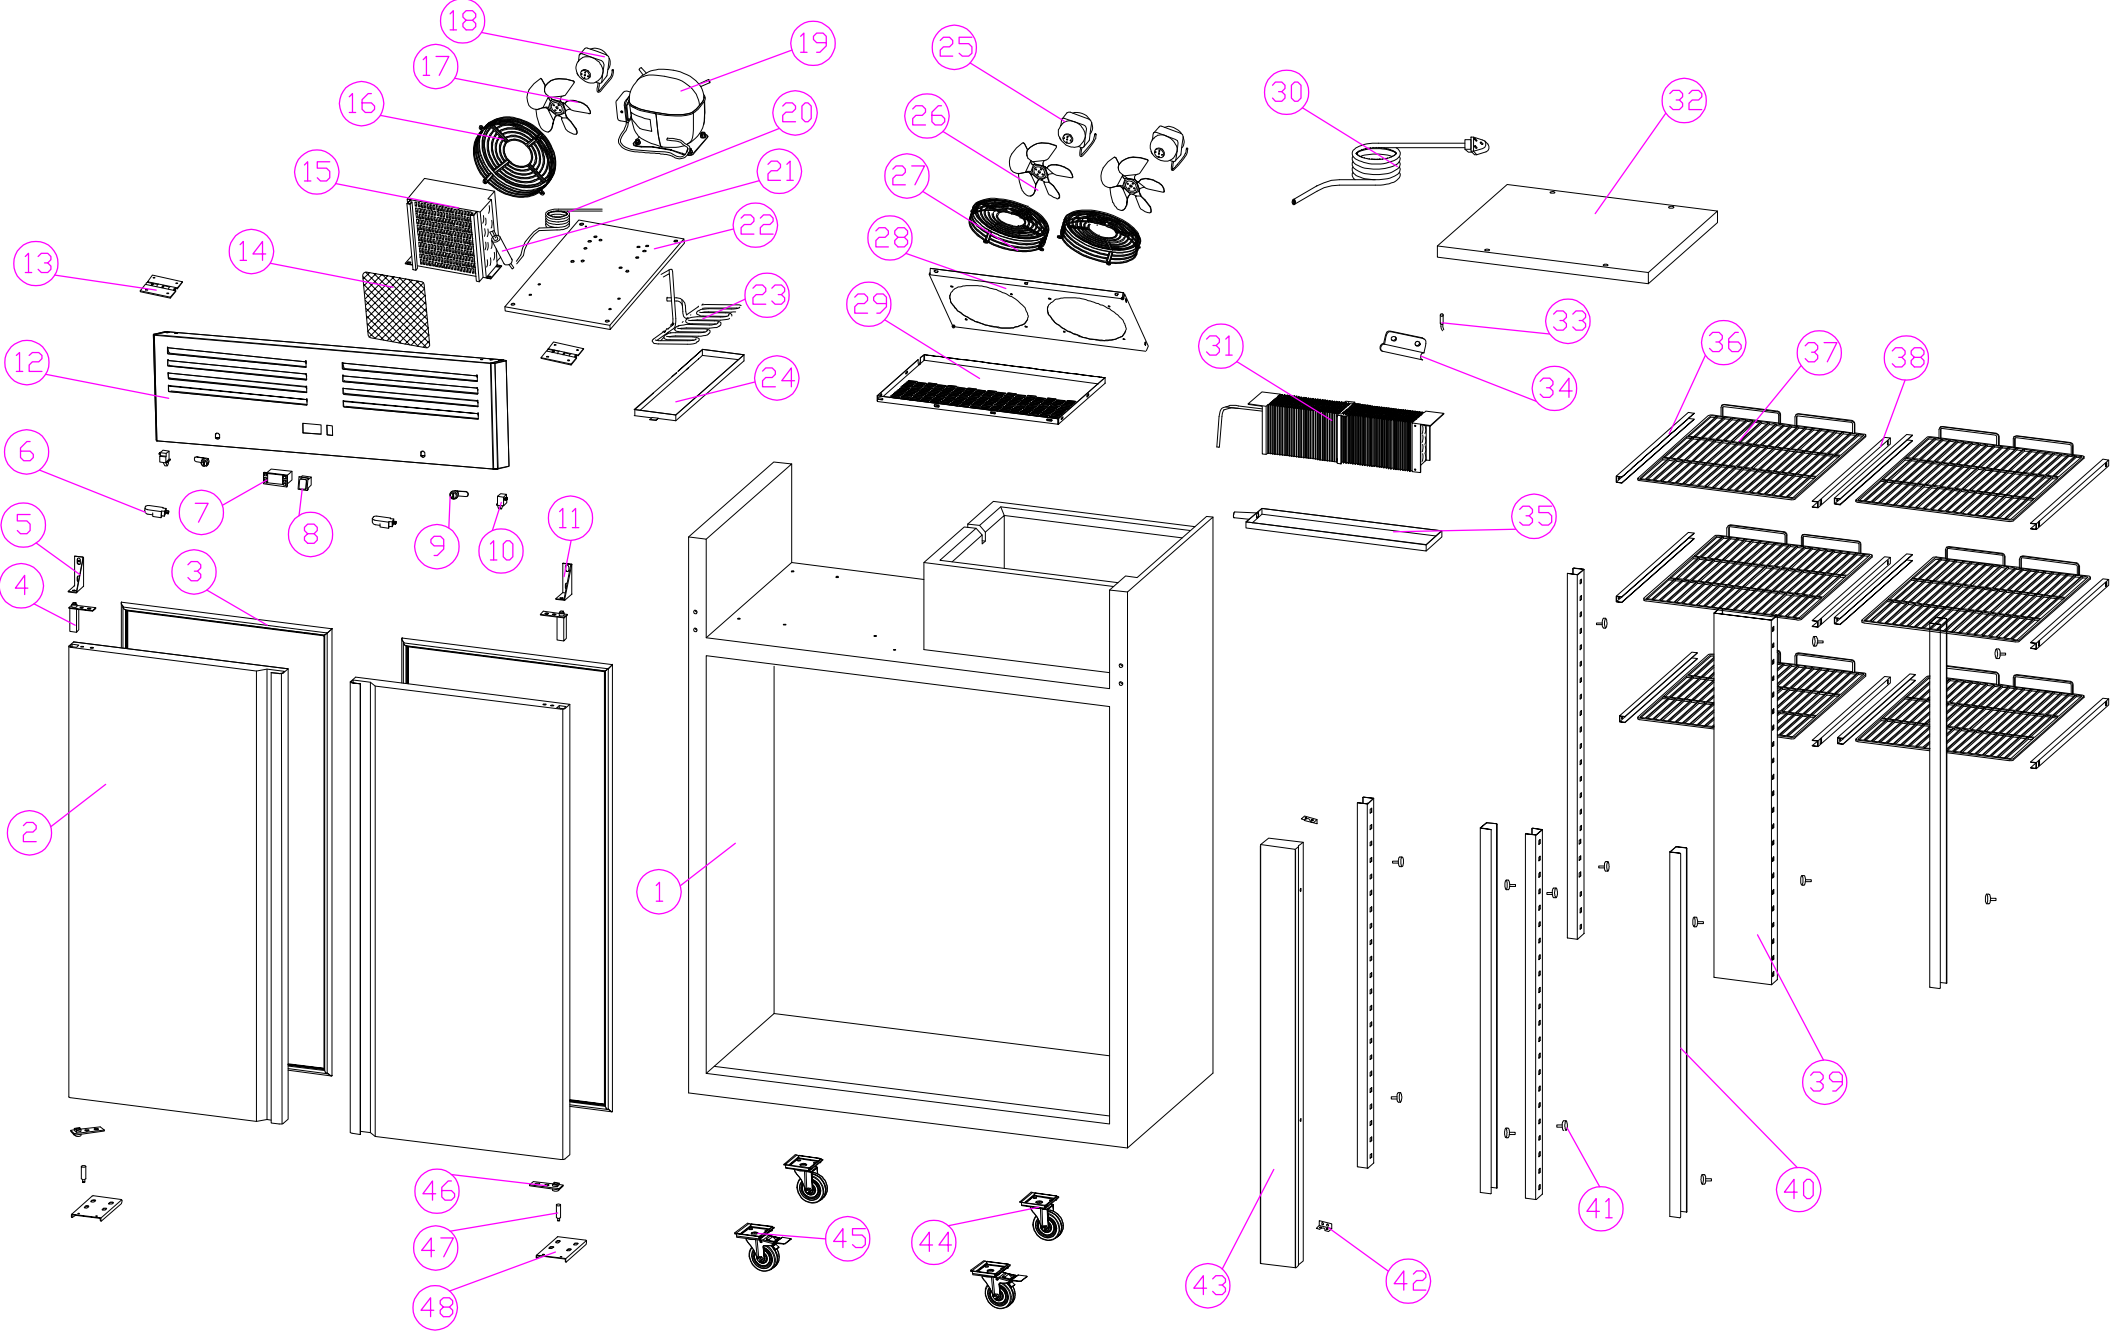

EXPLODED VIEW OF KSJ1400ND

KSJ1400ND (GN1410TN) EXPLODE LIST

number	name	Factory Parts ERP NO.	quantity
1	cabinet	GN1410TN	1
2	door	JT-650-0035	1
3	door gasket	JT-650-0036	1
4	spring hinge	JT-PA-0015	1
5	left upper hinge	JT-650-0010	1
6	LED light	JT-650-0044	2
7	controller	JT-450-0027	1
8	power switch	JT-450-0026	1
9	door lock	JT-450-0025	2
10	light/fan switch	JT-650-0045	2
11	right upper hinge	JT-650-0011	1
12	panel	JT-1410-0031	1
13	panel connect	JT-650-0047	2
14	filter net	JT-650-0062	1
15	cond. condenser	JT-650-0032	1
16	cond.fan cover	JT-900-0026	1
17	cond. Fan blade	JT-1410-0038	1
18	cond. Fan motor	JT-1410-0044	1
19	compressor	JT-1410-0037	1
20	capillary	JT-650-0050	1
21	dryer filter	JT-450-0032	1
22	cooling unit board	JT-600-0028	1
23	high pressure pipe	JT-1410-0016	1
24	outer drain pan	JT-1410-0036	1
25	eva. fan	JT-1410-0022	2
26	eva. fan blade	JT-1410-0025	2
27	eva. fan cover	JT-650-0049	2
28	motor board	JT-1410-0045	1
29	fan plate	JT-1410-0046	1
30	power cord	JT-GN-0039	1
31	evaporator	JT-1410-0006	1
32	top cover	JT-1410-0039	1
33	sensor	JT-PA-0067	1
34	sensor clip	JT-PA-0066	1
35	inner drain pan	JT-1410-0040	1
36	left shelf guide	JT-650-0064	6
37	shelf	JT-650-0055	6
38	right shelf guide	JT-650-0065	6
39	back middle shelf holder	JT-1410-0033	1
40	holder	JT-650-0063	6
41	shelf holder screw	JT-650-0066	16
42	middle beam connect	JT-1410-0035	2
43	middle beam	JT-1410-0034	1
44	caster	JT-1410-0020	2
45	caster (with lock)	JT-1410-0021	2
46	door axis sleeve	JT-650-0038	2
47	hinge axis	JT-450-0038	2
48	bottom hinge	JT-650-0037	2