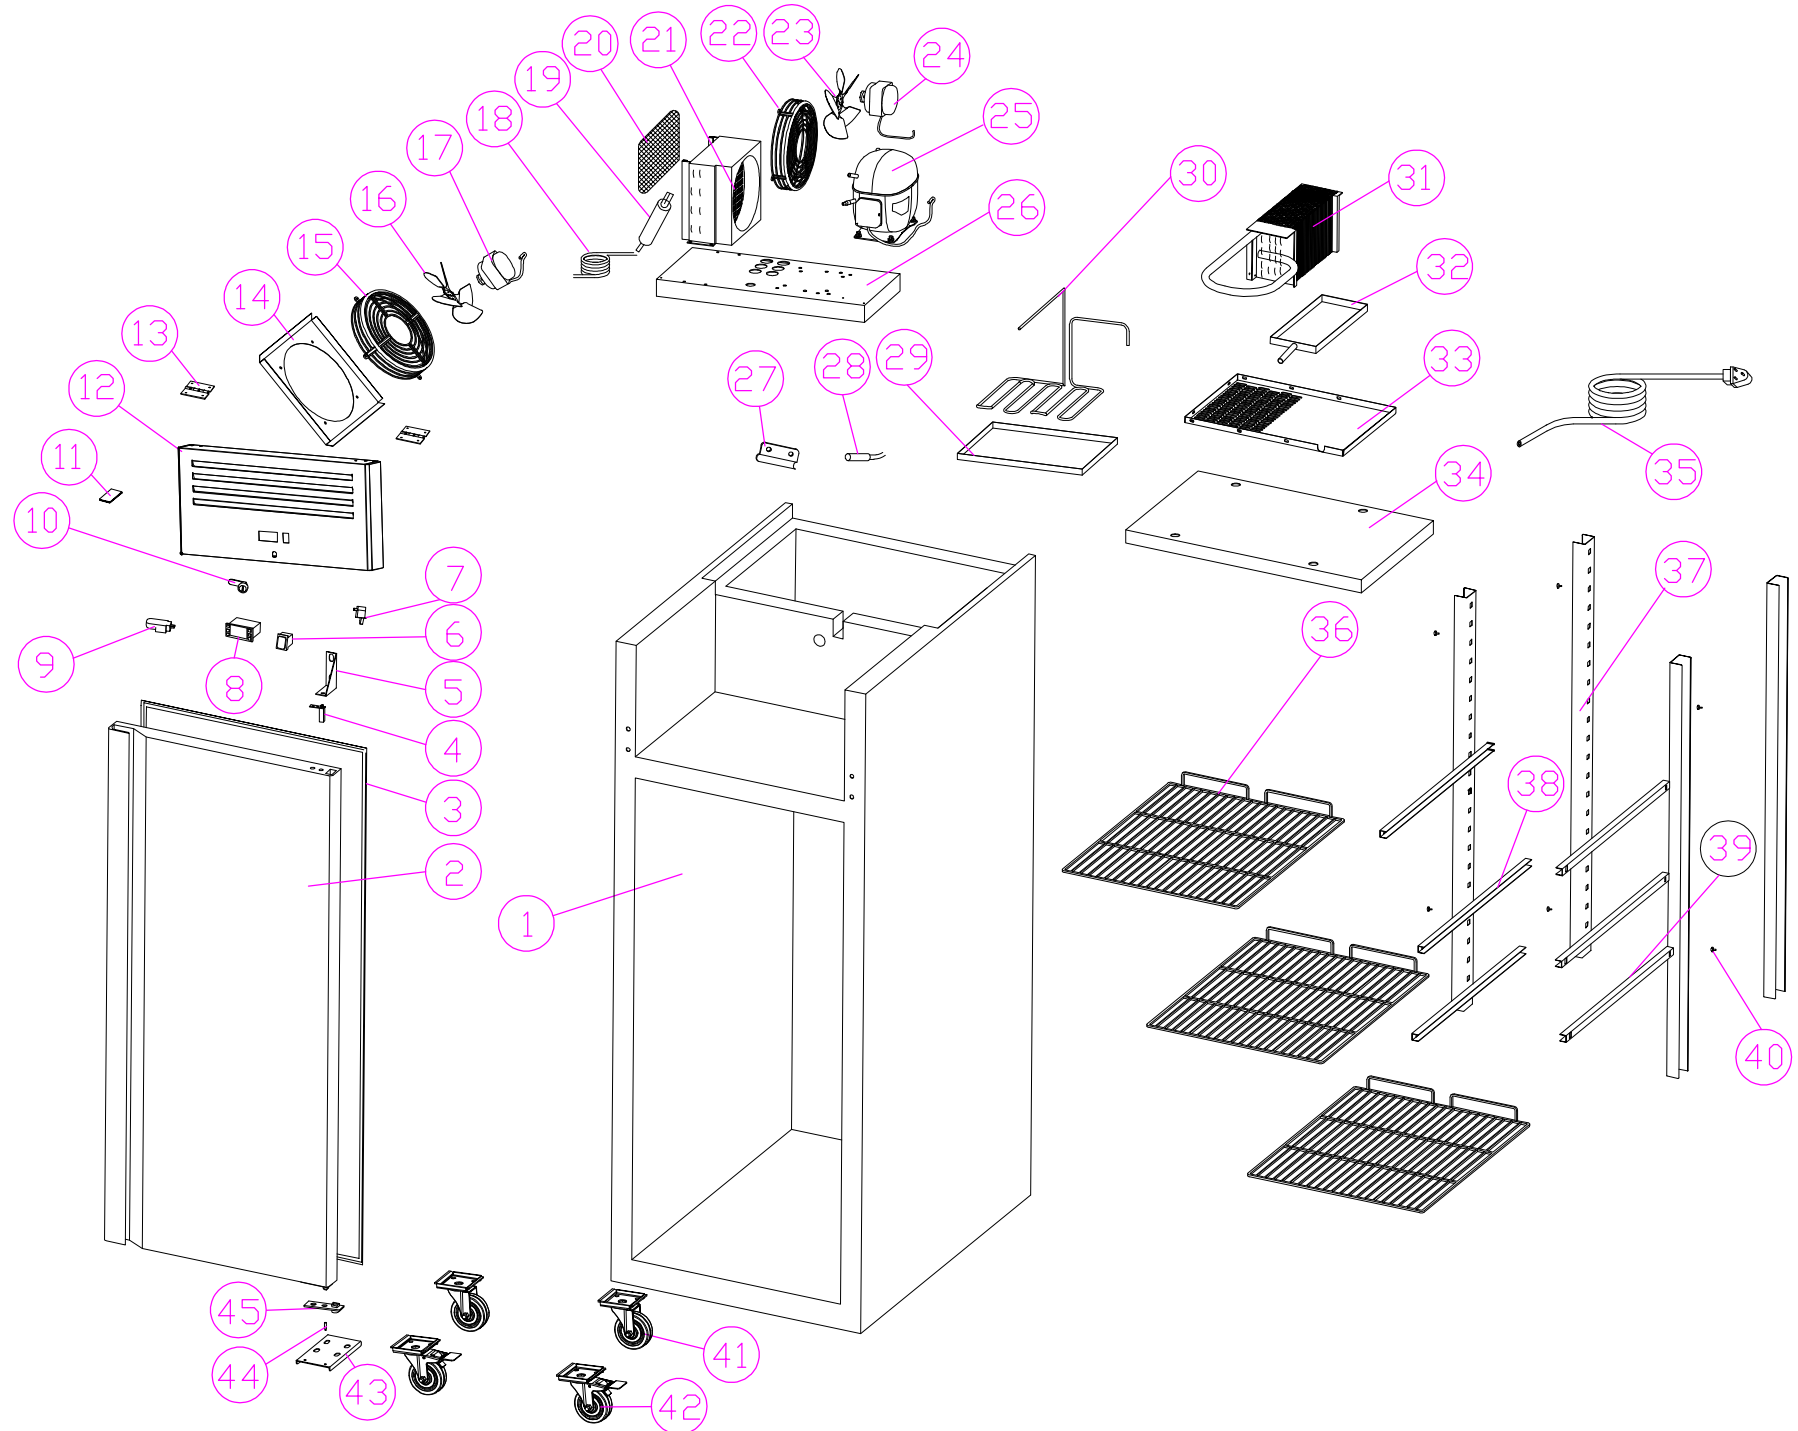

EXPLODED VIEW OF KSJ650ND

KSJ650ND (GN650TN) EXPLODE LIST

number	name	Factory Parts ERP NO.	quantity
1	cabinet	GN650TN	1
2	door	JT-650-0035	1
3	door gasket	JT-650-0036	1
4	spring hinge	JT-PA-0015	1
5	right upper hinge	JT-650-0011	1
6	power switch	JT-450-0026	1
7	light/fan switch	JT-650-0045	1
8	controller	JT-450-0027	1
9	LED light	JT-650-0044	1
10	door lock	JT-450-0025	1
11	Upper Hinge Cover	JT-650-0046	1
12	panel	JT-650-0034	1
13	panel connect	JT-650-0047	2
14	motor board	JT-650-0048	1
15	eva. fan cover	JT-650-0049	1
16	eva. fan blade	JT-1410-0025	1
17	eva. fan	JT-1410-0022	1
18	capillary	JT-650-0050	1
19	dryer filter	JT-450-0032	1
20	filter net	JT-900-0027	1
21	cond. condenser	JT-900-0024	1
22	cond.fan cover	JT-900-0026	1
23	cond. Fan blade	JT-900-0025	1
24	cond. Fan motor	JT-1410-0044	1
25	compressor	JT-903-0030	1
26	cooling unit board	JT-650-0043	1
27	sensor clip	JT-PA-0066	1
28	sensor	JT-PA-0067	1
29	outer drain pan	JT-650-0042	1
30	high pressure pipe	JT-650-0022	1
31	evaporator	JT-650-0012	1
32	inner drain pan	JT-650-0039	1
33	fan plate	JT-650-0040	1
34	top cover	JT-650-0041	1
35	power cord	JT-GN-0039	1
36	shelf	JT-650-0055	3
37	holder	JT-650-0063	4
38	left shelf guide	JT-650-0064	3
39	right shelf guide	JT-650-0065	3
40	shelf holder screw	JT-650-0066	8
41	caster	JT-1410-0020	2
42	caster(with lock)	JT-1410-0021	2
43	bottom hinge	JT-650-0037	1
44	hinge axis	JT-450-0038	1
45	door axis sleeve	JT-650-0038	1