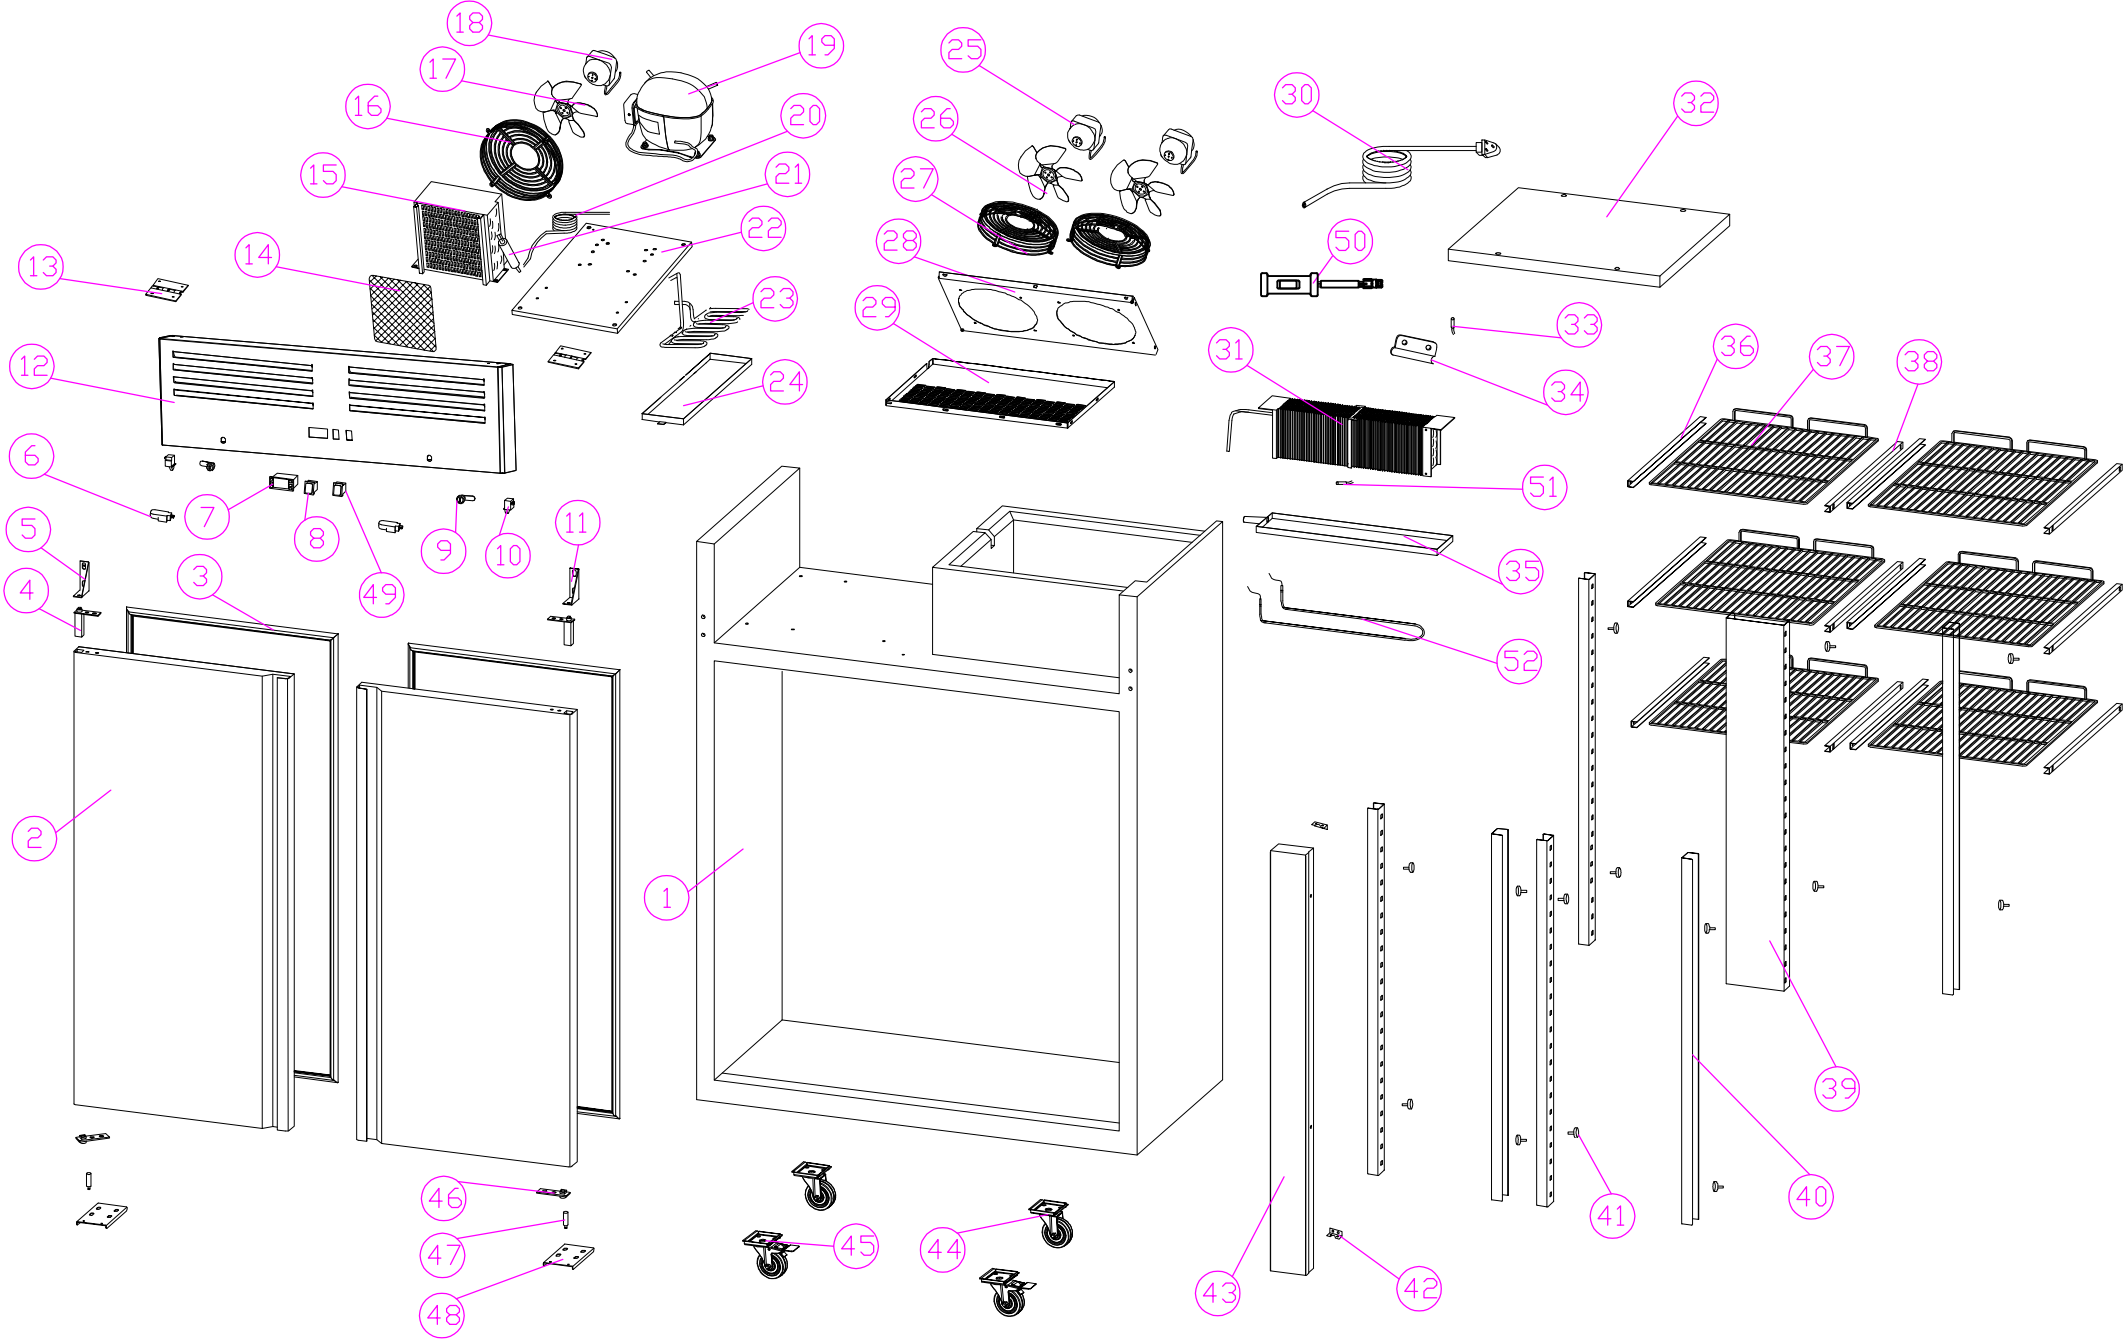

EXPLODED VIEW OF TKSJ1400ND

TKSJ1400ND (GN1410BT) EXPLODE LIST

number	name	Factory Parts ERP NO.	quantity
1	cabinet	GN1410BT	1
2	door	JT-650-0035	1
3	door gasket	JT-650-0036	1
4	spring hinge	JT-PA-0015	1
5	left upper hinge	JT-650-0010	1
6	LED light	JT-650-0044	2
7	controller	JT-650-0052	1
8	power switch	JT-450-0026	1
9	door lock	JT-450-0025	2
10	light/fan switch	JT-650-0045	2
11	right upper hinge	JT-650-0011	1
12	panel	JT-1410-0032	1
13	panel connect	JT-650-0047	2
14	filter net	JT-1410-0041	1
15	cond. condenser	JT-1410-0026	1
16	cond.fan cover	JT-900-0026	1
17	cond. Fan blade	JT-1410-0038	1
18	cond. Fan motor	JT-1410-0044	1
19	compressor	JT-1410-0043	1
20	capillary	JT-1410-0042	1
21	dryer filter	JT-450-0032	1
22	cooling unit board	JT-600-0028	1
23	high pressure pipe	JT-1410-0018	1
24	outer drain pan	JT-1410-0036	1
25	eva. fan	JT-1410-0022	2
26	eva. fan blade	JT-1410-0025	2
27	eva. fan cover	JT-650-0049	2
28	motor board	JT-1410-0045	1
29	fan plate	JT-1410-0046	1
30	power cord	JT-GN-0039	1
31	evaporator	JT-1410-0006	1
32	top cover	JT-1410-0039	1
33	sensor	JT-PA-0067	1
34	sensor clip	JT-PA-0066	1
35	inner drain pan	JT-1410-0040	1
36	left shelf guide	JT-650-0064	6
37	shelf	JT-650-0055	6
38	right shelf guide	JT-650-0065	6
39	back middle shelf holder	JT-1410-0033	1
40	holder	JT-650-0063	6
41	shelf holder screw	JT-650-0066	16
42	middle beam connect	JT-1410-0035	2
43	middle beam	JT-1410-0034	1
44	caster	JT-1410-0020	2
45	caster (with lock)	JT-1410-0021	2
46	door axis sleeve	JT-650-0038	2
47	hinge axis	JT-450-0038	2
48	bottom hinge	JT-650-0037	2
49	Defrost indicator	JT-1410-0023	1
50	defrost protector	JT-GN-0058	1
51	eva. sensor	JT-1410-0024	1
52	heater	JT-1410-0014	1