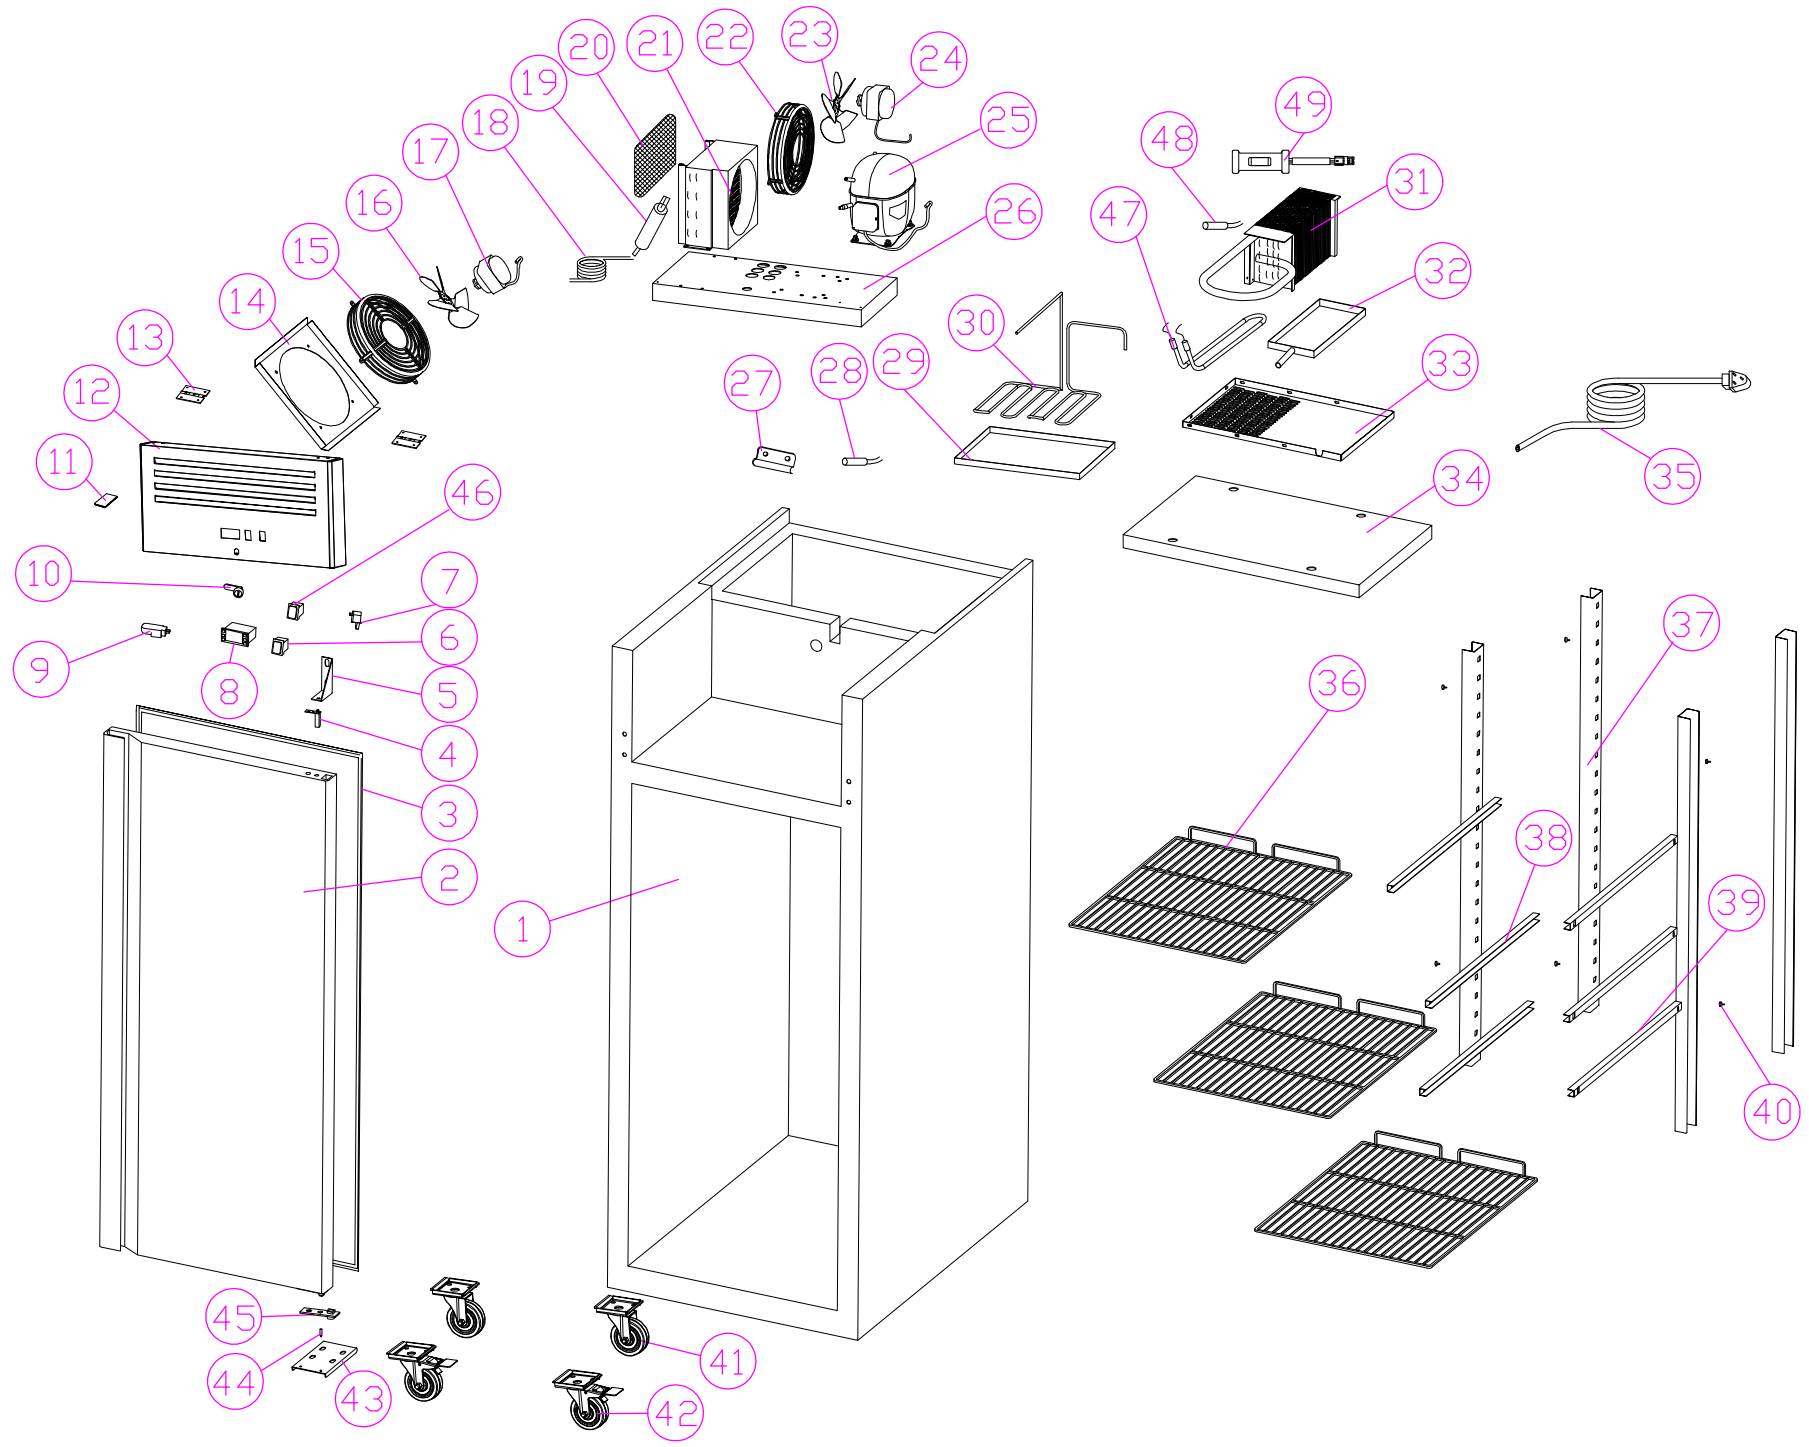

# EXPLODED VIEW OF TKSJ650ND

## TKSJ650ND (GN650BT) EXPLODE LIST

number	name	Factory Parts ERP NO.	quantity
1	cabinet	GN650BT	1
2	door	JT-650-0035	1
3	door gasket	JT-650-0036	1
4	spring hinge	JT-PA-0015	1
5	right upper hinge	JT-650-0011	1
6	power switch	JT-450-0026	1
7	light/fan switch	JT-650-0045	1
8	controller	JT-650-0052	1
9	LED light	JT-650-0044	1
10	door lock	JT-450-0025	1
11	Upper Hinge Cover	JT-650-0046	1
12	panel	JT-650-0067	1
13	panel connect	JT-650-0047	2
14	motor board	JT-650-0048	1
15	eva. fan cover	JT-650-0049	1
16	eva. fan blade	JT-1410-0025	1
17	eva. fan	JT-1410-0022	1
18	capillary	JT-PA800-0018	1
19	dryer filter	JT-450-0032	1
20	filter net	JT-650-0062	1
21	cond. condenser	<b>JT-650-0032</b>	1
22	cond.fan cover	JT-900-0026	1
23	cond. Fan blade	JT-900-0025	1
24	cond. Fan motor	JT-1410-0044	1
25	compressor	JT-650-0051	1
26	cooling unit board	JT-650-0043	1
27	sensor clip	JT-PA-0066	1
28	sensor	JT-PA-0067	1
29	outer drain pan	JT-650-0042	1
30	high pressure pipe	JT-650-0022	1
31	evaporator	<b>JT-650-0012</b>	1
32	inner drain pan	JT-650-0039	1
33	fan plate	JT-650-0040	1
34	top cover	JT-650-0041	1
35	power cord	JT-GN-0039	1
36	shelf	JT-650-0055	3
37	holder	JT-650-0063	4
38	left shelf guide	JT-650-0064	3
39	right shelf guide	JT-650-0065	3
40	shelf holder screw	JT-650-0066	8
41	caster	JT-1410-0020	2
42	caster(with lock)	JT-1410-0021	2
43	bottom hinge	JT-650-0037	1
44	hinge axis	JT-450-0038	1
45	door axis sleeve	JT-650-0038	1
46	Defrost indicator	JT-1410-0023	1
47	heater	JT-1410-0014	1
48	eva. sensor	JT-1410-0024	1
49	defrost protector	JT-GN-0058	1