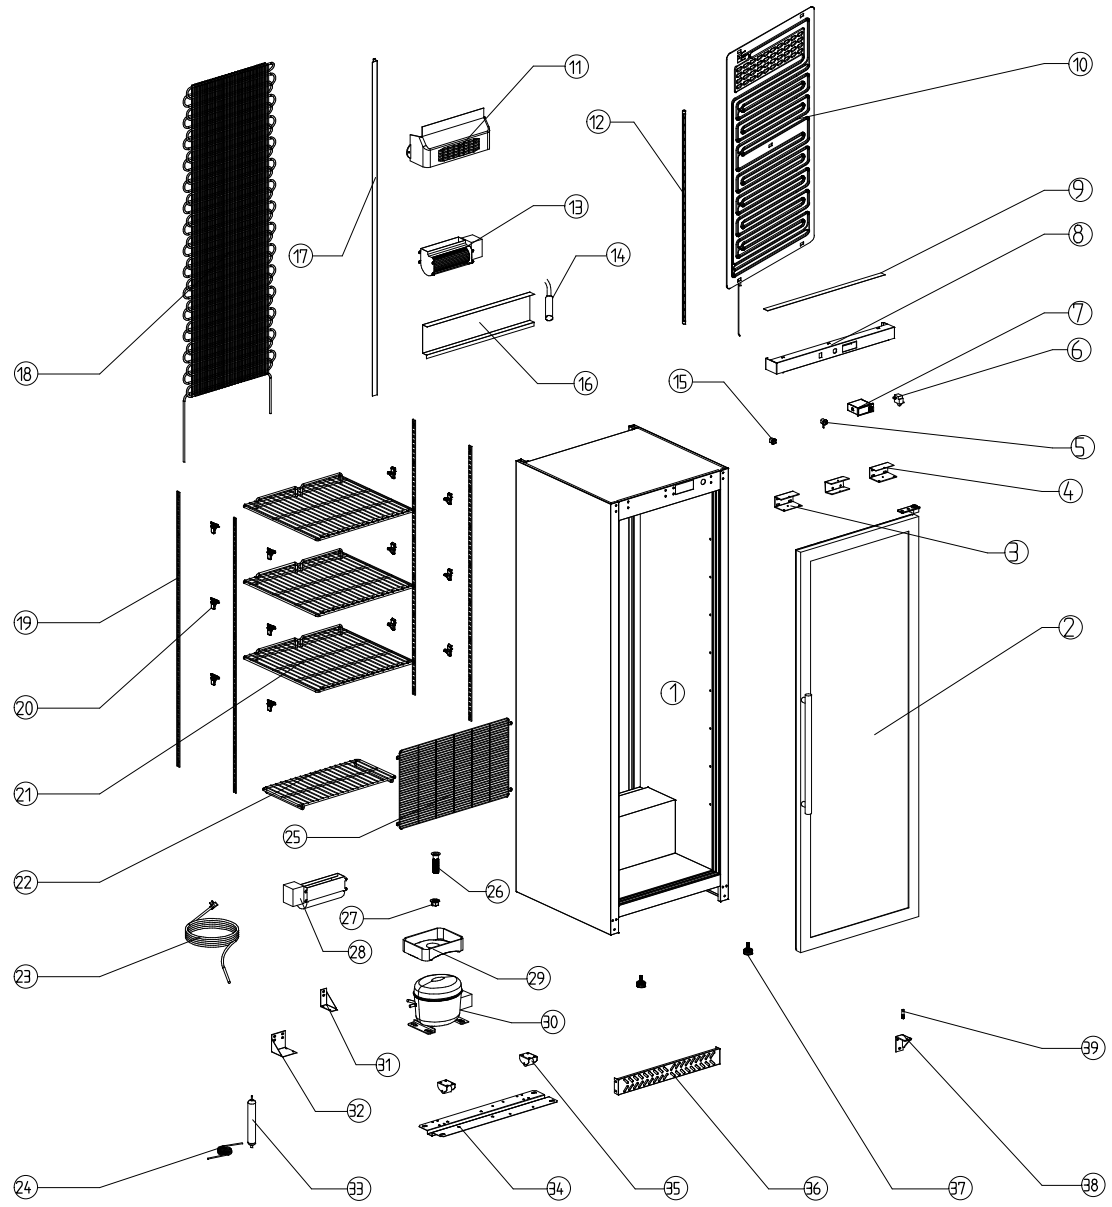

SR40GS Exploded Drawing

KSS400GN (SR40GS) Spare parts list				
S/N	NAME			
1	BODY	1		
2	DOOR	1		
3	lock hook	1		
4	HINGE-UP	1		
5	lock	1		
6	DOOR SWICHT	1		
7	thermostat	1		
8		1		
9	DOOR HINGE AXIS	2		
10	evaporator	1		
11	FAN GUARD	1		
12	LED LIGHT	1		
13	FAN	1		
14	SENSOR	1		
15	SWICHT	1		
16	back grill	1		
17	convenient slot	1		
18	CONDENSOR	1		
19	SHELF HOOK	4		
20	SHELF SUPPORT	12		
21	SHELF	3		
22	bottom shelf	1		
23	power core	1		
24	HINGE AXIS	2		
25	unit room grill	1		
26	drain pipe	1		
27	drain pipe nut	1		
28	FAN	1		
29	WATER PAN	1		
30	COMPRESSOR	1		
31	FAN SUPPORT-LEFT	1		
32	FAN SUPPORT-RIGHT	1		
33	FILTER DRIER	1		
34	UNIT BOARD	1		
35	wheel	2		
36	bottom panel	1		
37	FEET	2		
38				