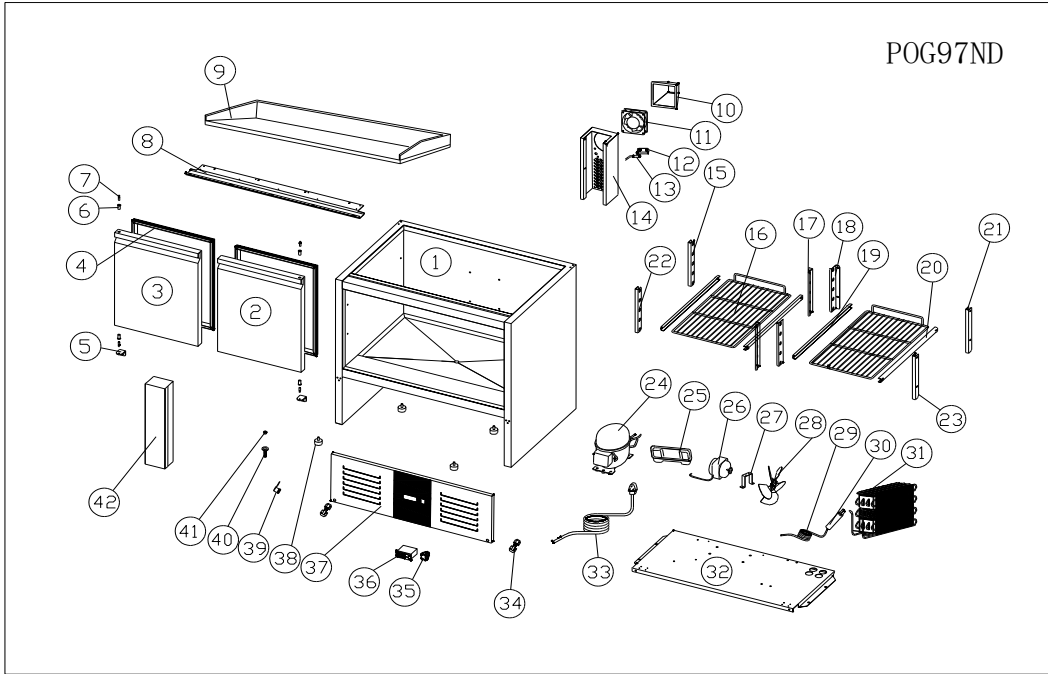

POG97ND

| NO. | CODE | Name | Q 'ty | Unit |
|-----|-------------|----------------------------|-------|------|
| 1 | JT-900-0034 | BODY | 1 | set |
| 2 | JT-450-0035 | DOOR/RIGHT | 1 | set |
| 3 | JT-450-0035 | DOOR/LEFT | 1 | set |
| 4 | JT-450-0036 | GASKET | 2 | pcs |
| 5 | JT-450-0033 | UP HINGE/RIGHT | 2 | pcs |
| 6 | JT-450-0037 | BUSHING | 4 | pcs |
| 7 | JT-450-0038 | HINGE AXIS | 4 | pcs |
| 8 | JT-900-0030 | up hinge board | 1 | pcs |
| 9 | JT900-0015 | Marble Countertops | 1 | pcs |
| 10 | JT-900-0035 | airflow conduct | 1 | pcs |
| 11 | JT-380-0005 | EVAPORATOR FAN | 1 | pcs |
| 12 | JT-PA-0008 | SENSOR FIXED CLIP | 1 | pcs |
| 13 | JT-450-0011 | PROBE PADDING | 1 | pcs |
| 14 | JT-900-0036 | fan seat | 1 | pcs |
| 15 | JT-903-0035 | Liner hanging strip(left) | 1 | pcs |
| 16 | JT-903-0012 | SHELF | 2 | pcs |
| 17 | JT-903-0036 | BACK SUPPORT/LEFT | 2 | pcs |
| 18 | JT-903-0022 | BACK SUPPORT/RIGHT | 2 | pcs |
| 19 | JT-450-0014 | SET GUIDE/LEFT | 2 | pcs |
| 20 | JT-450-0016 | SET GUIDE/RIGHT | 2 | pcs |
| 21 | JT-903-0021 | Liner hanging strip(right) | 1 | pcs |
| 22 | JT-903-0020 | FRONT SUPPORT(left) | 2 | pcs |
| 23 | JT-903-0034 | FRONT SUPPORT(right) | 2 | pcs |
| 24 | JT-900-0023 | COMPRESSOR | 1 | pcs |
| 25 | JT-450-0018 | WATER PAN | 1 | pcs |
| 26 | JT-900-0021 | CONDENSOR FAN | 1 | pcs |
| 27 | JT-450-0031 | Fan fixing plate | 1 | pcs |
| 28 | JT-450-0020 | CONDENSOR FAN BLADE | 1 | pcs |