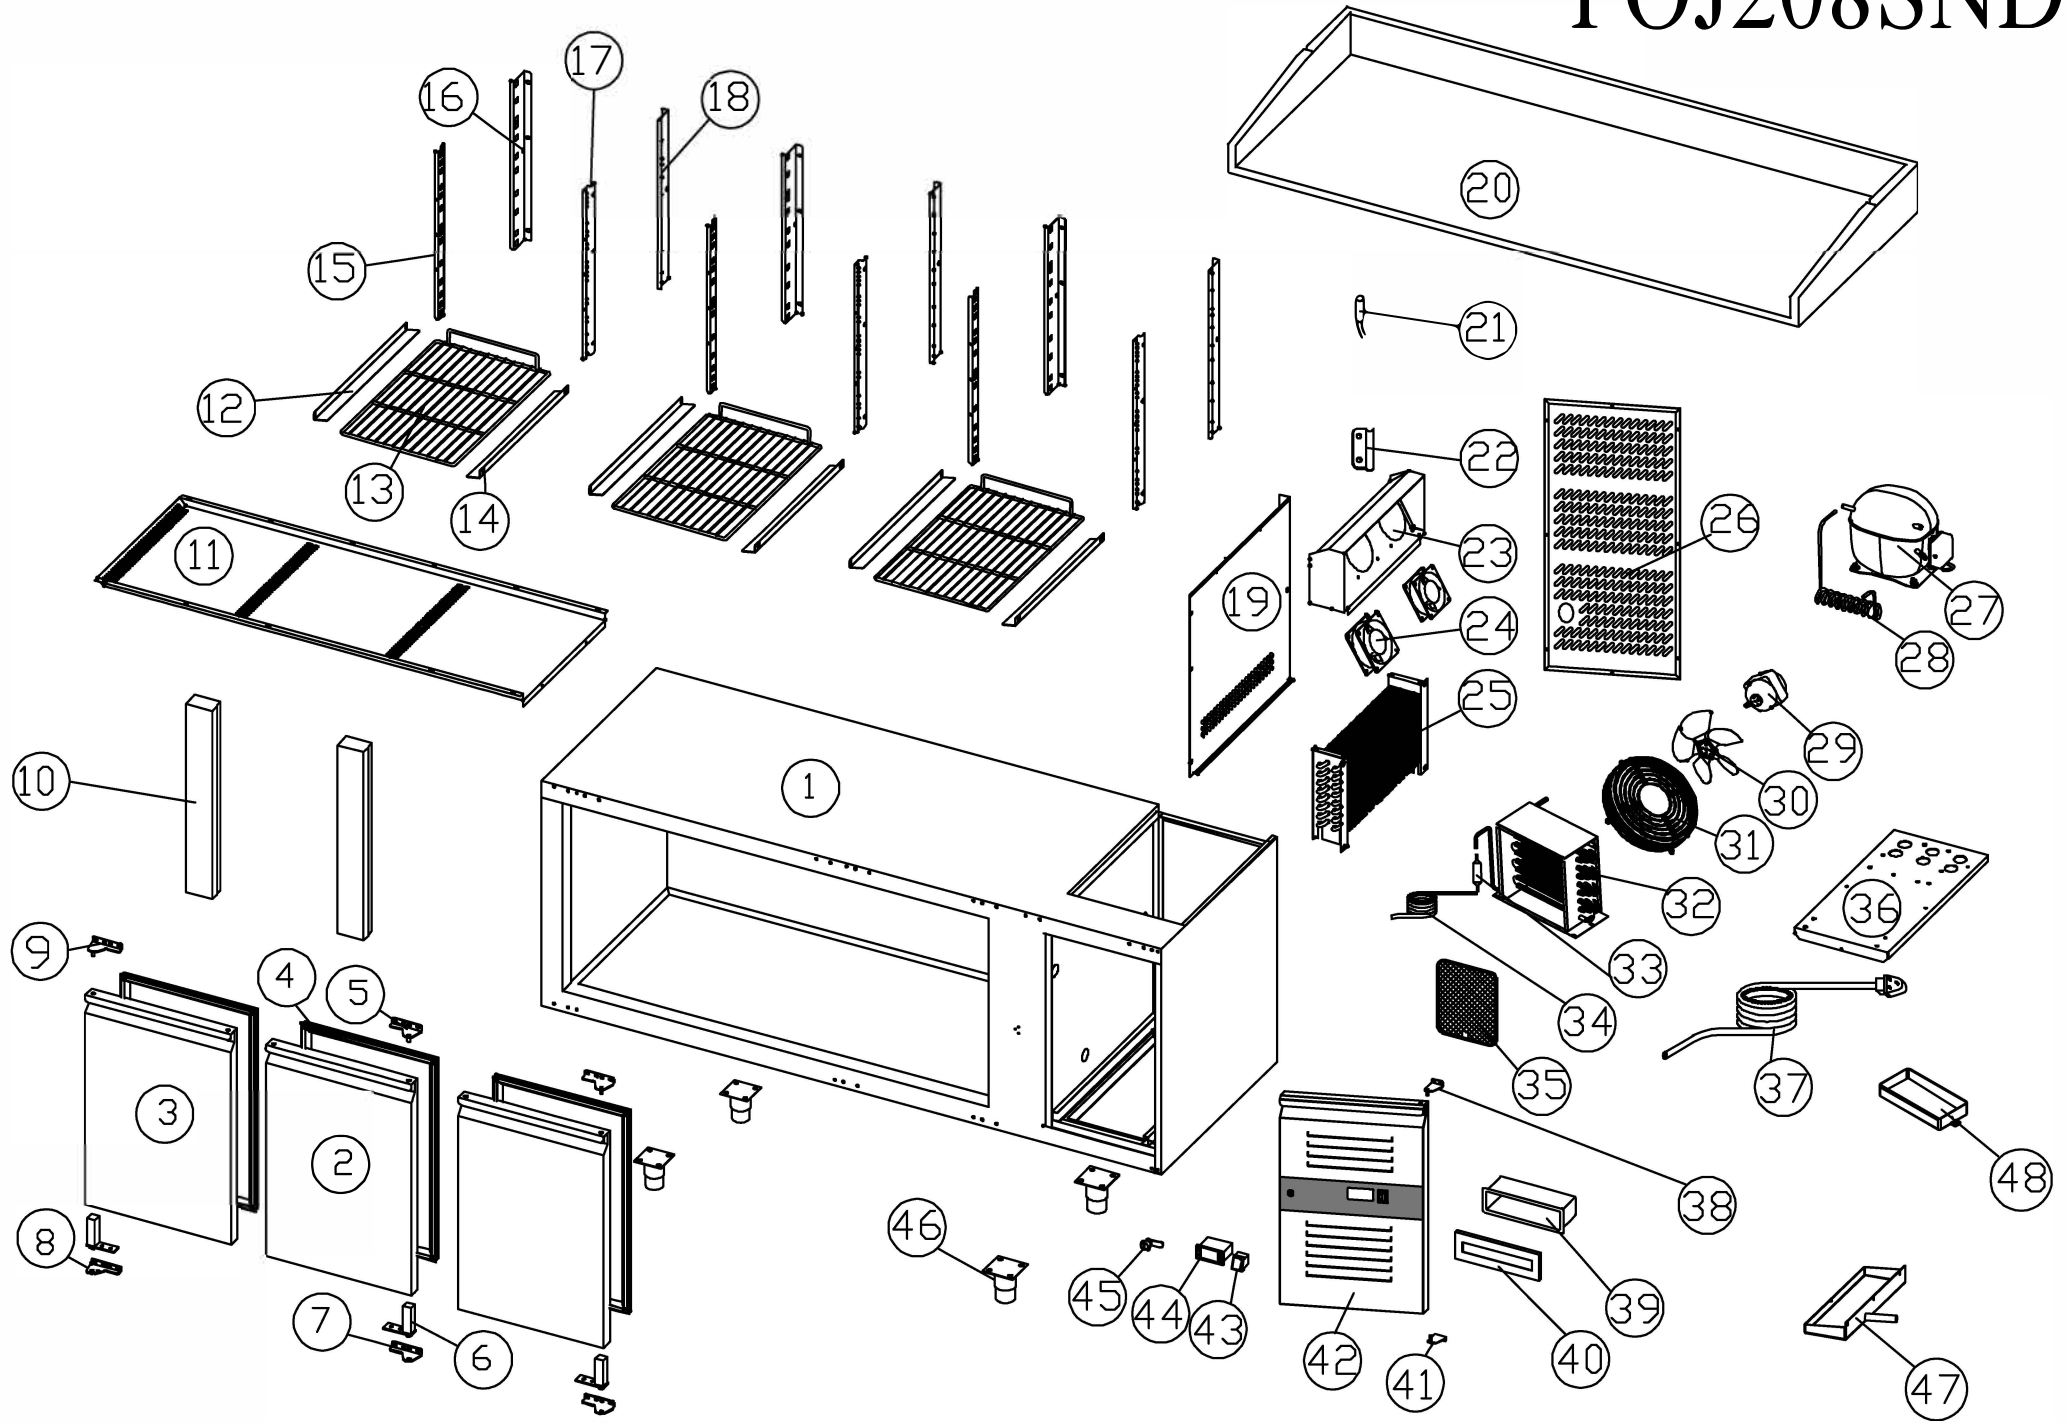

POJ208SND

POJ208SND PART LIST

NO.	ART NO.	NAME	UNIT	CONSUMPTION	REMARK
1	JT-PZ-0022	BODY	SET	1	
2	JT-PZ-0017	DOOR/RIGHT	SET	1	
3	JT-PA-0016	DOOR/LEFT	SET	1	
4	JT-PA-0017	GASKET	PCS	2	
5	JT-PZ-0018	UP HINGE/RIGHT	PCS	1	
6	JT-PA-0015	DOOR SPRING	PCS	2	
7	JT-PZ-0019	Down HINGE/RIGHT	PCS	1	
8	JT-PA-0014	Down HINGE/LEFT	PCS	1	
9	JT-PA-0025	UP HINGE/LEFT	PCS	1	
10	JT-PZ-0020	FIXED FRONT PANEL	SET	1	
11	JT-PA-0011	AIR FLOW CINDUCT BOARD	PCS	1	
12	JT-PA-0024	SET GUIDE/LEFT	PCS	2	
13	JT-PZ-0013	SHELF	PCS	2	
14	JT-PA-0026	SET GUIDE/RIGHT	PCS	2	
15	JT-PA-0020	FRONT SUPPORT/LEFT	PCS	2	
16	JT-PA-0021	BACK SUPPORT/LEFT	PCS	2	
17	JT-PA-0022	FRONT SUPPORT/RIGHT	PCS	2	
18	JT-PA-0023	BACK SUPPORT/RITH	PCS	2	
19	JT-PA-0012	EVAPORATOR COVER	PCS	1	
20	JT-PZ-0003	GRANITE	SET	1	
21	JT-450-0011	SENSOR	PCS	1	
22	JT-PA-0008	PROBE PADDING	PCS	2	
23	JT-PA-0010	FAN SUPPORT	PCS	1	
24	JT380-0005	EVAPORATOR FAN	PCS	2	
25	JT-GN-0045	EVAPORATOR	PCS	1	
26	JT-PA-0007	UNIT ROOM COVER	PCS	1	
27	JT-900-0023	COMPRESSOR	PCS	1	
28	JT-GN-0050	hot pipe	PCS	1	
29	JT-900-0021	CONDENSOR FAN	PCS	1	
30	JT-900-0025	CONDENSOR FAN blade	PCS	1	
31	JT-900-0026	BASKET GUARD GRILLS	PCS	1	
32	JT-900-0024	CONDENSOR	PCS	1	
33	JT-PA-0028	FILTER DRIER	PCS	1	
34	JT-PA-0027	CAPILLARY	PCS	1	
35	JT-900-0027	FILTER	PCS	1	
36	JT-PA-0009	UNIT BOARD	PCS	1	
37	JT-GN-0039	power core	PCS	1	
		power core	PCS	1	
38	JT-PA-0029	FRONT PANEL UP HINGE	PCS	1	
39	JT-900-0028	water box protector	PCS	1	
40	JT-900-0029	clip	PCS	1	
41	JT-PA-0030	FRONT PANEL DOWN HINGE	PCS	1	
42	JT-PA-0031	FRONG PANEL	PCS	1	
43	JT-450-0026	MAIN SWITCH	PCS	1	
44	JT-450-0027	thermostat	PCS	1	
45	JT-450-0025	LOCK	PCS	1	
46	JT-PA-0032	Caster with block	PCS	2	OPTION
	JT-PA-0033	Caster	PCS	4	
	JT-PA-0034	foot	PCS	6	STANDARD
47	JT-PA-0035	Internal Water pan	PCS	1	
48	JT-PA-0036	External Water pan	PCS	1	
49	JT-PZ-0015	BODY	SET	1	
50	JT-PA-0013	DRAWER	SET	7	
51	JT-PA-0018	DRAWER GUIDE/LEFT	PCS	7	
52	JT-PA-0019	DRAWER GUIDE/RIGHT	PCS	7	