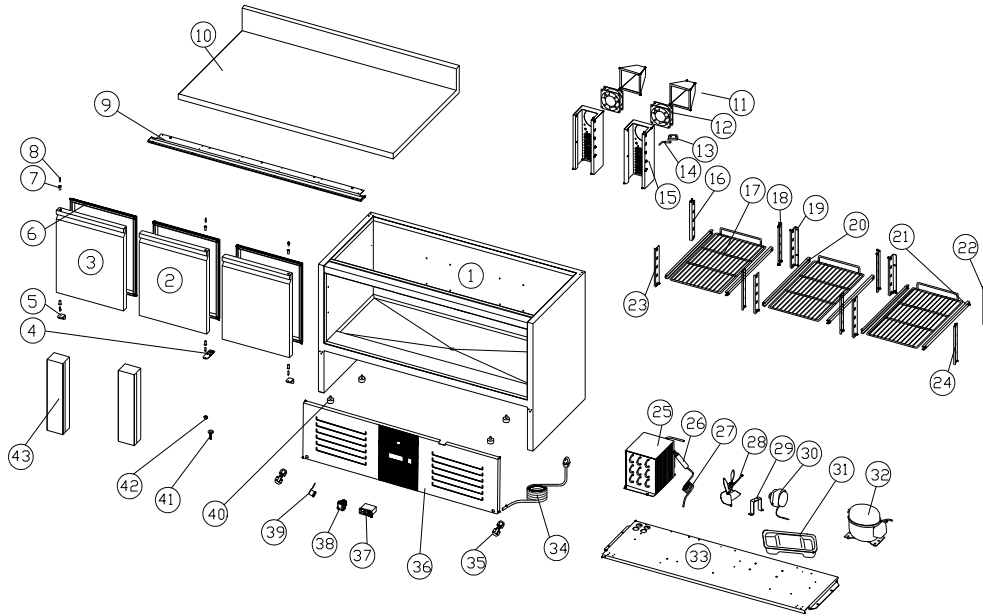

SAG147EAND

NO.	CODE	Name	Q 'ty	Unit	Remark
1	JT-903-0047	BODY	1	set	
2	JT-450-0035	DOOR/RIGHT	1	set	
3	JT-450-0035	DOOR/LEFT	2	set	
4	JT-903-0027	middle hinge	1	pcs	
5	JT-450-0033	lower hinge	2	pcs	
6	JT-450-0036	Door seals	3	pcs	
7	JT-450-0037	hinge bush	3	pcs	
8	JT-450-0038	upper hinge shaft	1	pcs	
9	JT-900-0030	UP HINGE BOARD	1	pcs	
10	JT-903-0051	TOP	1	set	
11	JT-900-0035	AIRFLOW CONDUCT	1	pcs	
12	JT-380-0005	EVAPORATOR FAN	2	pcs	
13	JT-PA-0008	SENSOR FIXED CLIP	1	pcs	
14	JT-450-0011	temperature sensor	1	pcs	
15	JT-900-0036	FAN SEAT	2	pcs	
16	JT-903-0035	Liner hanging strip(left)	1	pcs	
17	JT-903-0012	SHELF	3	pcs	
18	JT-903-0036	rear hanging strip(left)	2	pcs	
19	JT-903-0022	rear hanging strip(right)	2	pcs	
20	JT-450-0014	SET GUIDE/LEFT	3	pcs	
21	JT-450-0016	SET GUIDE/RIGHT	3	pcs	
22	JT-903-0034	Liner hanging strip(right)	1	pcs	
23	JT-903-0020	FRONT SUPPORT (left)	3	pcs	
24	JT-903-0034	FRONT SUPPORT (right)	3	pcs	

25	JT-450-0021	CONDENSOR	1	pcs	
26	JT-450-0032	filter	1	pcs	
27	JT-900-0041	capillary	1	pcs	
28	JT-450-0020	CONDENSOR FAN BLADE	1	pcs	
29	JT-450-0031	Fan fixing plate	1	pcs	
30	JT-900-0021	CONDENSOR FAN	1	pcs	
31	JT-903-0049	WATER PAN	1	pcs	
32	JT-903-0030	COMPRESSOR	1	pcs	
33	JT-903-0050	UNIT BOARD	1	pcs	
34	JT-903-0017	power cord	1	pcs	
35	JT-900-0037	control panel hinge	2	pcs	
36	JT-903-0072	FRONT PANEL	1	pcs	
37	JT-450-0027	THERMOSTAT	1	pcs	
38	JT-450-0026	MAIN SWITCH	1	pcs	
39	JT-450-0025	LOCK	1	pcs	
40	JT-450-0022	FEET	4	pcs	
41	JT-450-0013	DRAIN PIPE	1	pcs	
42	JT-450-0012	drain cover	1	pcs	
43	JT-900-0040	MULLION	2	set	