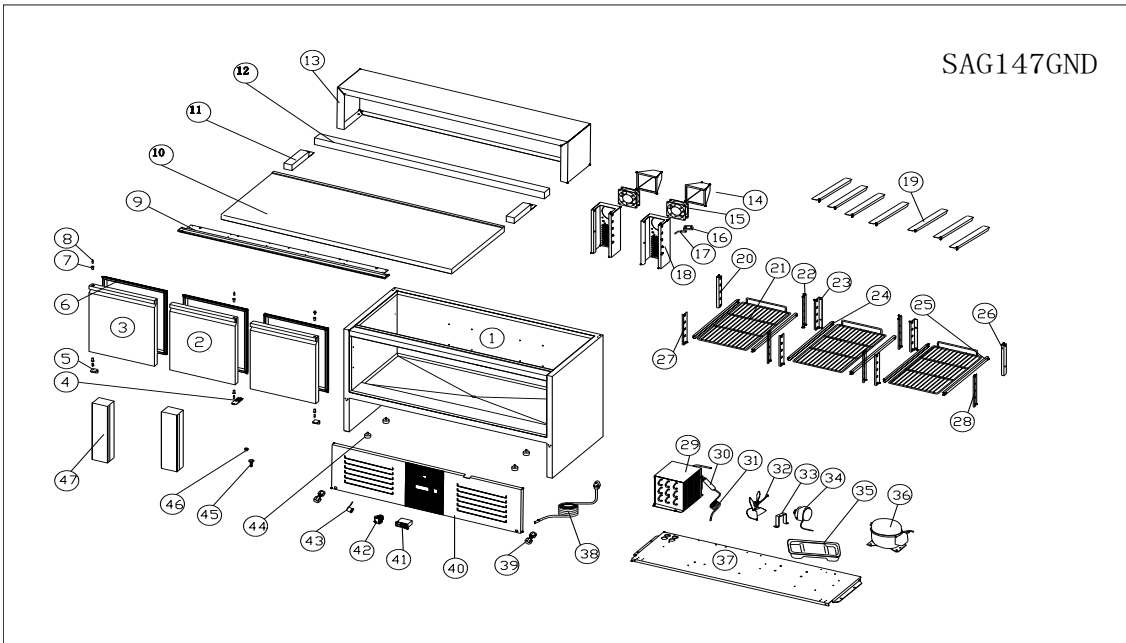

SAG147GND

NO.	CODE	Name	Q 'ty	Unit	
1	JT-903-0047	BODY	1	set	
2	JT-450-0035	DOOR/RIGHT	1	set	
3	JT-450-0035	DOOR/LEFT	2	set	
4	JT-903-0027	middle hinge	1	pcs	
5	JT-450-0033	lower hinge	2	pcs	
6	JT-450-0036	Door seals	3	pcs	
7	JT-450-0037	hinge bush	3	pcs	
8	JT-450-0038	upper hinge shaft	1	pcs	
9	JT-900-0030	UP HINGE BOARD	1	pcs	
10	JT-903-0023	TOP GRANIT	1	pcs	
11	JT-903-0057	SIDE PAN SUPPORT	2	set	
12	JT-903-0058	BACK PAN SUPPORT	1	set	
13	JT-903-0059	PAN COVER	1	set	
14	JT-900-0035	AIRFLOW CONDUCT	1	pcs	
15	JT-380-0005	EVAPORATOR FAN	1	pcs	
16	JT-PA-0008	SENSOR FIXED CLIP	1	pcs	
17	JT-450-0011	temperature sensor	1	pcs	
18	JT-900-0036	FAN SEAT	1	pcs	
19	JT-903-0060	pan divider	7	pcs	
20	JT-903-0035	Liner hanging strip(left)	1	pcs	
21	JT-903-0012	SHELF	3	pcs	
22	JT-903-0036	rear hanging strip(left)	2	pcs	
23	JT-903-0022	rear hanging strip(right)	2	pcs	
24	JT-450-0014	SET GUIDE/LEFT	3	pcs	
25	JT-450-0016	SET GUIDE/RIGHT	3	pcs	
26	JT-903-0034	Liner hanging strip(right)	1	pcs	
27	JT-903-0020	FRONT SUPPORT/LEFT	3	pcs	
28	JT-903-0034	FRONT SUPPORT(right)	3	pcs	

29	JT-450-0021	CONDENSOR	1	pcs	
30	JT-450-0032	FILTER DRIER	1	pcs	
31	JT-900-0041	CAPILLARY	1	pcs	
32	JT-450-0020	CONDENSOR FAN BLADE	1	pcs	
33	JT-450-0031	Fan fixing plate	1	pcs	
34	JT-900-0021	CONDENSOR FAN	1	pcs	
35	JT-903-0049	WATER PAN	1	pcs	
36	JT-903-0030	COMPRESSOR	1	pcs	
37	JT-903-0050	UNIT BOARD	1	pcs	
38	JT-903-0017	power cord	1	pcs	
39	JT-900-0037	control panel hinge	2	pcs	
40	JT-903-0072	FRONT PANEL	1	pcs	
41	JT-450-0027	THERMOSTAT	1	pcs	
42	JT-450-0026	MAIN SWITCH	1	pcs	
43	JT-450-0025	LOCK	1	pcs	
44	JT-450-0022	FEET	4	pcs	
45	JT-450-0013	DRAIN PIPE	1	pcs	
46	JT-450-0012	drain pipe cover	1	pcs	
47	JT-900-0040	MULLION	2	set	