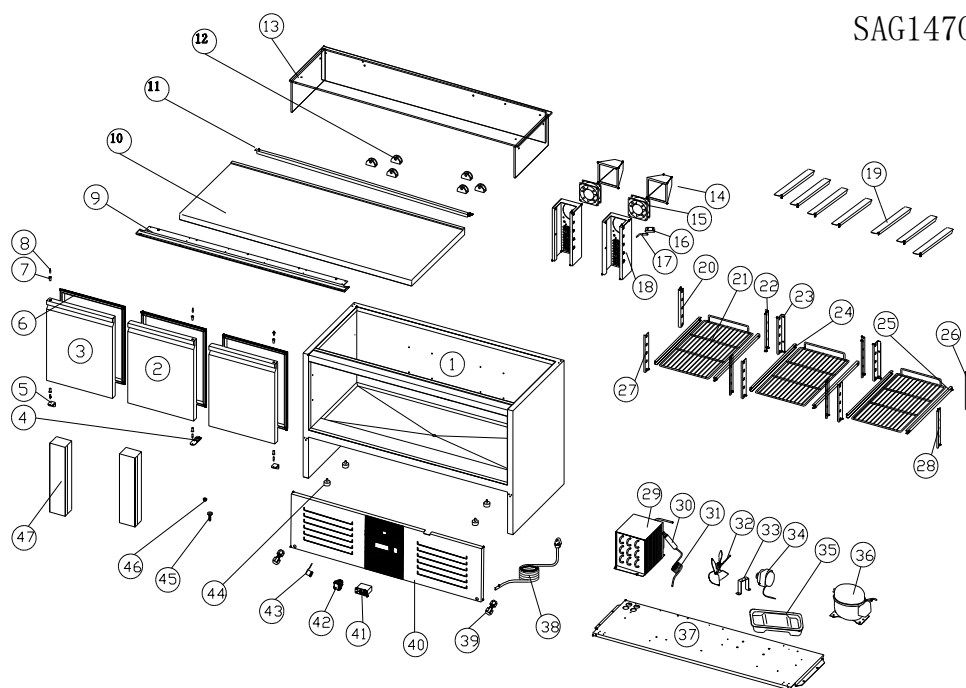

SAG1470G

NO.	CODE	Name	Q 'ty	Unit	
1	JT-903-0047	BODY	1	set	
2	JT-450-0035	DOOR/RIGHT	1	set	
3	JT-450-0035	DOOR/LEFT	2	set	
4	JT-903-0027	middle hinge	1	pcs	
5	JT-450-0033	lower hinge	2	pcs	
6	JT-450-0036	Door seals	3	pcs	
7	JT-450-0037	hinge bush	3	pcs	
8	JT-450-0038	upper hinge shaft	1	pcs	
9	JT-900-0030	UP HINGE BOARD	1	pcs	
10	JT-903-0023	TOP GRANIT	1	pcs	
11	JT-903-0062	Support frame	1	pcs	
12	JT-900-0032	glass clip	6	pcs	
13	JT-903-0063	PAN COVER	1	set	
14	JT-900-0035	AIRFLOW CONDUCT	1	pcs	
15	JT-380-0005	EVAPORATOR FAN	1	pcs	
16	JT-PA-0008	SENSOR FIXED CLIP	1	pcs	
17	JT-450-0011	temperature sensor	1	pcs	
18	JT-900-0036	FAN SEAT	1	pcs	
19	JT-903-0060	pan divider	7	pcs	
20	JT-903-0035	Liner hanging strip(left)	1	pcs	
21	JT-903-0012	SHELF	3	pcs	
22	JT-903-0036	rear hanging strip(left)	2	pcs	
23	JT-903-0022	rear hanging strip(right)	2	pcs	
24	JT-450-0014	SET GUIDE/LEFT	3	pcs	

25	JT-450-0016	SET GUIDE/RIGHT	3	pcs	
26	JT-903-0034	Liner hanging strip(right)	1	pcs	
27	JT-903-0020	FRONT SUPPORT/LEFT	3	pcs	
28	JT-903-0034	FRONT SUPPORT(right)	3	pcs	
29	JT-450-0021	CONDENSOR	1	pcs	
30	JT-450-0032	FILTER DRIER	1	pcs	
31	JT-900-0041	CAPILLARY	1	pcs	
32	JT-450-0020	CONDENSOR FAN BLADE	1	pcs	
33	JT-450-0031	Fan fixing plate	1	pcs	
34	JT-900-0021	CONDENSOR FAN	1	pcs	
35	JT-903-0049	WATER PAN	1	pcs	
36	JT-903-0030	COMPRESSOR	1	pcs	
37	JT-903-0050	UNIT BOARD	1	pcs	
38	JT-903-0017	power cord	1	pcs	
39	JT-900-0037	control panel hinge	2	pcs	
40	JT-903-0072	FRONT PANEL	1	pcs	
41	JT-450-0027	THERMOSTAT	1	pcs	
42	JT-450-0026	MAIN SWITCH	1	pcs	
43	JT-450-0025	LOCK	1	pcs	
44	JT-450-0022	FEET	4	pcs	
45	JT-450-0013	DRAIN PIPE	1	pcs	
46	JT-450-0012	drain pipe cover	1	pcs	
47	JT-900-0040	MULLION	2	set	