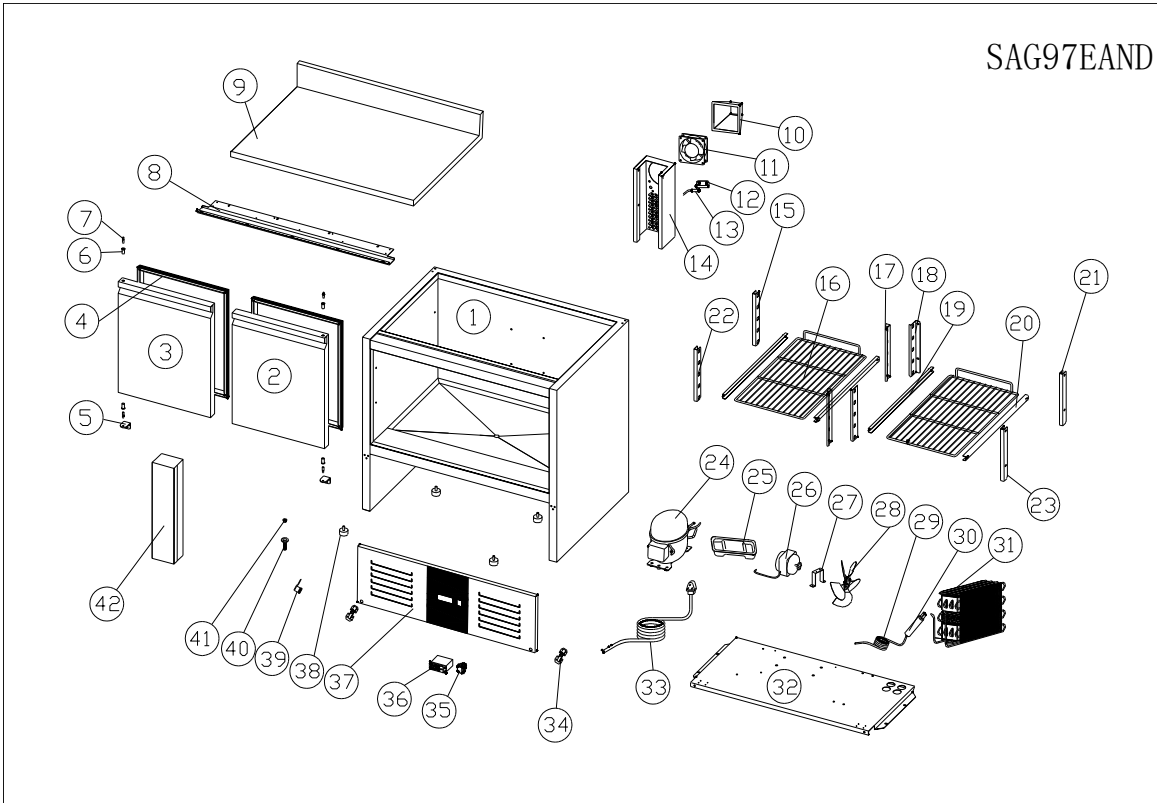

SAG97EAND

NO.	CODE	Name	Q 'ty	Unit	
1	JT-900-0034	BODY	1	set	
2	JT-450-0035	DOOR/RIGHT	1	set	
3	JT-450-0035	DOOR/LEFT	1	set	
4	JT-450-0036	GASKET	2	pcs	
5	JT-450-0033	UP HINGE/RIGHT	2	pcs	
6	JT-450-0037	BUSHING	4	pcs	
7	JT-450-0038	HINGE AXIS	4	pcs	
8	JT-900-0030	up hinge board	1	pcs	
9	JT-900-0056	TOP	1	set	
10	JT-900-0035	airflow conduct	1	pcs	
11	JT-380-0005	EVAPORATOR FAN	1	pcs	
12	JT-PA-0008	SENSOR FIXED CLIP	1	pcs	
13	JT-450-0011	PROBE PADDING	1	pcs	
14	JT-900-0036	fan seat	1	pcs	
15	JT-903-0035	Liner hanging strip(left)	1	pcs	
16	JT-903-0012	SHELF	2	pcs	
17	JT-903-0036	BACK SUPPORT/LEFT	2	pcs	
18	JT-903-0022	BACK SUPPORT/RIGHT	2	pcs	
19	JT-450-0014	SET GUIDE/LEFT	2	pcs	
20	JT-450-0016	SET GUIDE/RIGHT	2	pcs	
21	JT-903-0034	Liner hanging strip(right)	1	pcs	
22	JT-903-0020	FRONT SUPPORT(left)	2	pcs	
23	JT-903-0034	FRONT SUPPORT(right)	2	pcs	
24	JT-900-0023	COMPRESSOR	1	pcs	
25	JT-450-0018	WATER PAN	1	pcs	
26	JT-900-0021	CONDENSOR FAN	1	pcs	
27	JT-450-0031	Fan fixing plate	1	pcs	
28	JT-450-0020	CONDENSOR FAN BLADE	1	pcs	

29	JT-900-0041	CAPILLARY	1	pcs	
30	JT-450-0032	FILTER DRIER	1	pcs	
31	JT-450-0021	CONDENSOR	1	pcs	
32	JT-900-0038	UNIT BOARD	1	pcs	
33	JT-900-0016	PLUG	1	pcs	
34	JT-900-0037	control panel hinge	2	pcs	
35	JT-450-0026	MAIN SWITCH	1	pcs	
36	JT-450-0027	THERMOSTAT	1	pcs	
37	JT-900-0039	FRONT PANEL	1	pcs	
38	JT-450-0022	FEET	4	pcs	
39	JT-450-0025	LOCK	1	pcs	
40	JT-450-0013	drain pipe	1	pcs	
41	JT-450-0012	drain pipe cover	1	pcs	
42	JT-900-0040	mullion	1	set	