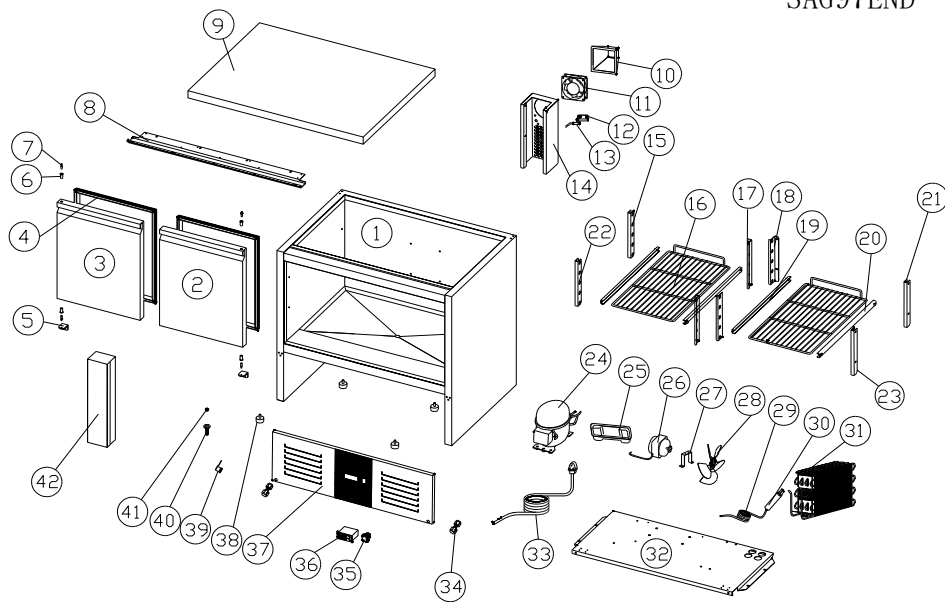

SAG97END

NO.	CODE	Name	Q 'ty	Unit
1	JT-900-0034	BODY	1	set
2	JT-450-0035	DOOR/RIGHT	1	set
3	JT-450-0035	DOOR/LEFT	1	set
4	JT-450-0036	GASKET	2	pcs
5	JT-450-0033	UP HINGE/RIGHT	2	pcs
6	JT-450-0037	BUSHING	4	pcs
7	JT-450-0038	HINGE AXIS	4	pcs
8	JT-900-0030	up hinge board	1	pcs
9	JT-900-0055	TOP	1	set
10	JT-900-0035	airflow conduct	1	pcs
11	JT-380-0005	EVAPORATOR FAN	1	pcs
12	JT-PA-0008	SENSOR FIXED CLIP	1	pcs
13	JT-450-0011	PROBE PADDING	1	pcs
14	JT-900-0036	fan seat	1	pcs
15	JT-903-0035	Liner hanging strip(left)	1	pcs
16	JT-903-0012	SHELF	2	pcs
17	JT-903-0036	BACK SUPPORT/LEFT	2	pcs
18	JT-903-0022	BACK SUPPORT/RIGHT	2	pcs
19	JT-450-0014	SET GUIDE/LEFT	2	pcs
20	JT-450-0016	SET GUIDE/RIGHT	2	pcs
21	JT-903-0034	Liner hanging strip(right)	1	pcs
22	JT-903-0020	FRONT SUPPORT(left)	2	pcs
23	JT-903-0034	FRONT SUPPORT(right)	2	pcs
24	JT-900-0023	COMPRESSOR	1	pcs
25	JT-450-0018	WATER PAN	1	pcs
26	JT-900-0021	CONDENSOR FAN	1	pcs
27	JT-450-0031	Fan fixing plate	1	pcs
28	JT-450-0020	CONDENSOR FAN BLADE	1	pcs
29	JT-900-0041	CAPILLARY	1	pcs
30	JT-450-0032	FILTER DRIER	1	pcs
31	JT-450-0021	CONDENSOR	1	pcs
32	JT-900-0038	UNIT BOARD	1	pcs

33	JT-900-0016	PLUG	1	pcs	
34	JT-900-0037	control panel hinge	2	pcs	
35	JT-450-0026	MAIN SWITCH	1	pcs	
36	JT-450-0027	THERMOSTAT	1	pcs	
37	JT-900-0039	FRONT PANEL	1	pcs	
38	JT-450-0022	FEET	4	pcs	
39	JT-450-0025	LOCK	1	pcs	
40	JT-450-0013	drain pipe	1	pcs	
41	JT-450-0012	drain pipe cover	1	pcs	
42	JT-900-0040	mullion	1	set	