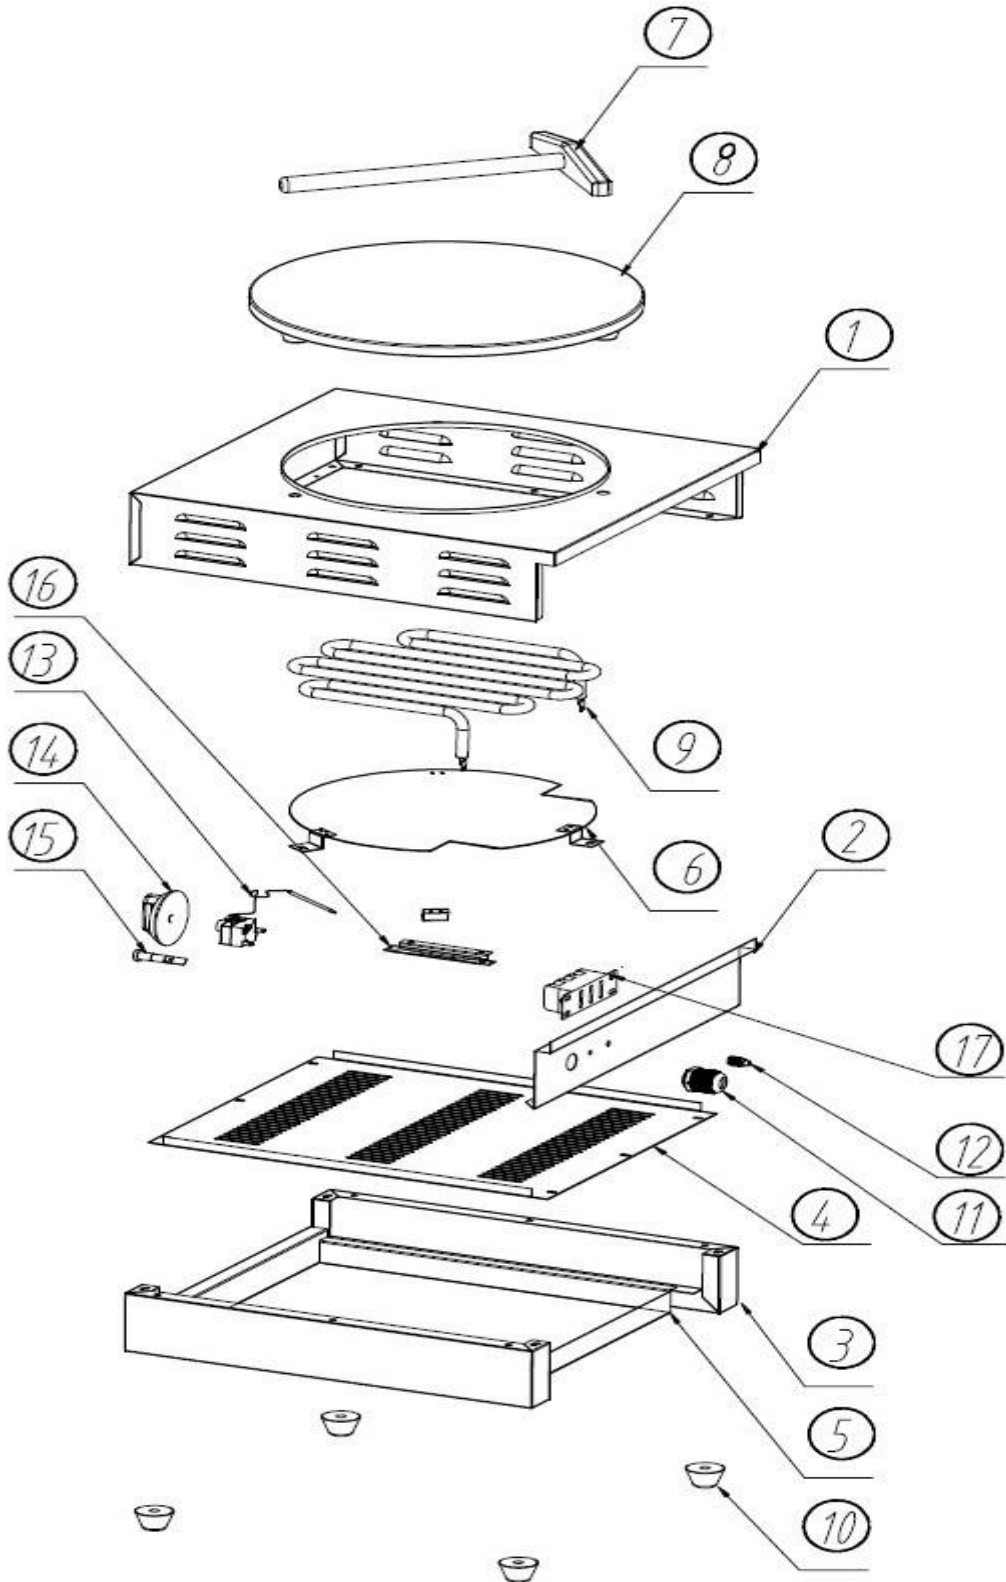

# CGK40-1

17	<b>binding post</b>	1		
16	<b>panel</b>	1	T=1.0	
15	<b>power light</b>	1		
14	<b>Knob</b>	1	270?	
13	<b>Temperature limiter</b>	1	320?	
12	<b>iso-electric level</b>	1		
11	<b>Water joint</b>	1		
10	<b>Adjustable foot</b>	4		
9	<b>Heating tube</b>	1	3.0KW 230V 50HZ	
8	<b>iron plate</b>	1		
7	<b>Wood rake</b>	1		
6	<b>Panel</b>	1	201# T=1.0	
5	<b>water case</b>	1	201# T=1.0	
4	<b>Back panel</b>	1	T=1.0	
3	<b>Foot panel</b>	2	201# T=1.0	
2	<b>back panel</b>	1	201# T=1.0	
1	<b>Panel</b>	1	201# T=1.0	
NO.	Description	Qty	Material	