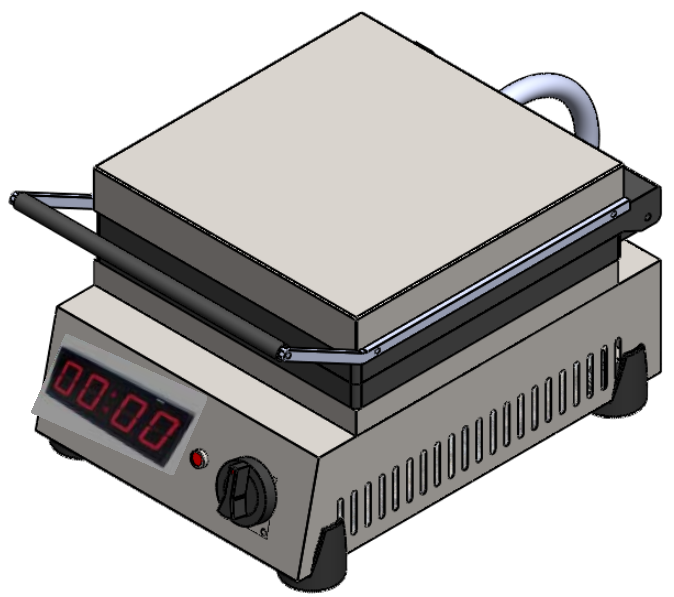

PRODUCT CODE : WEERM2

REPLACEABLE COVER WAFFLE

HANDLE

BOTTOM RESISTANCE

SIGNAL LAMBS

*ON OFF
BUTTON*

TIMER

TOP COVER

*TOP
RESISTANCE*

TOP CAST

SPRING

*BOTTOM
RESISTANCE*

BODY SHEET

THERMOSTAT

BOTTOM

ROTIL LEG