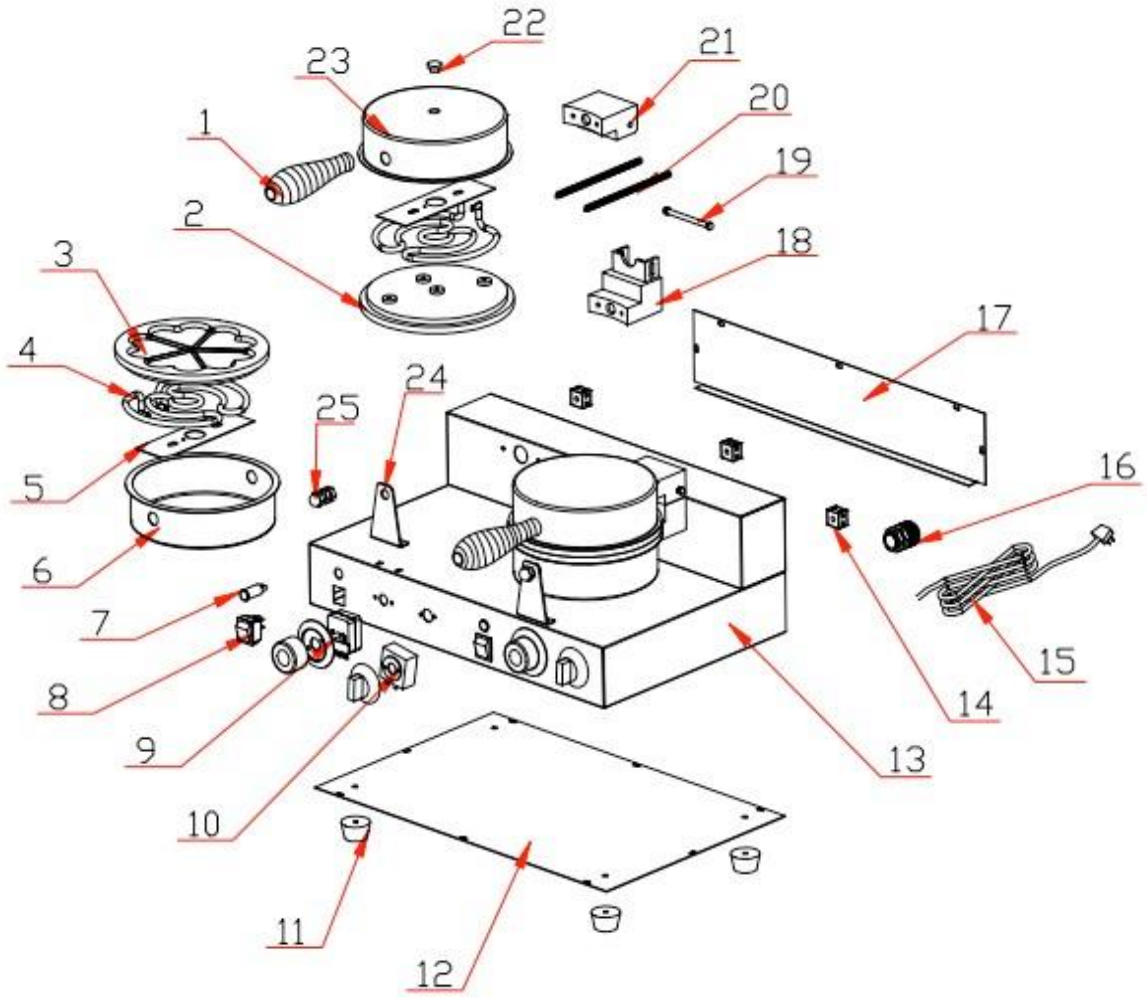

MELJ322

No.	Material no	Spare parts name		
1		Handle		
2	3070142	Up molding board		
3		Down molding board		
4	3050224	Element		
5		Element press board		
6	3080281	Down lid		
7	3040028	Light (green)		
8	3040002	Switch (Red)		
9	3020053	knob		
	3020037	negative		
	3020009	Thermostat		
10	3020030	Timer		
	3020047	Timer knob		
11	3040041	Foot		
12		Bottom sealing board		
13		Base		
14	3040014	Connection terminal		
15	3030009	Wire		
16	3040030	Line clamp		
17		Back sealing board		
18	3080171	Down aluminum stand		
19		Axle		
20	3080422	Spring		
21	3080171	Up aluminum stand		
22		Nut		
23	3080163	Up lid		
24		Fixing board		
25		Screw		