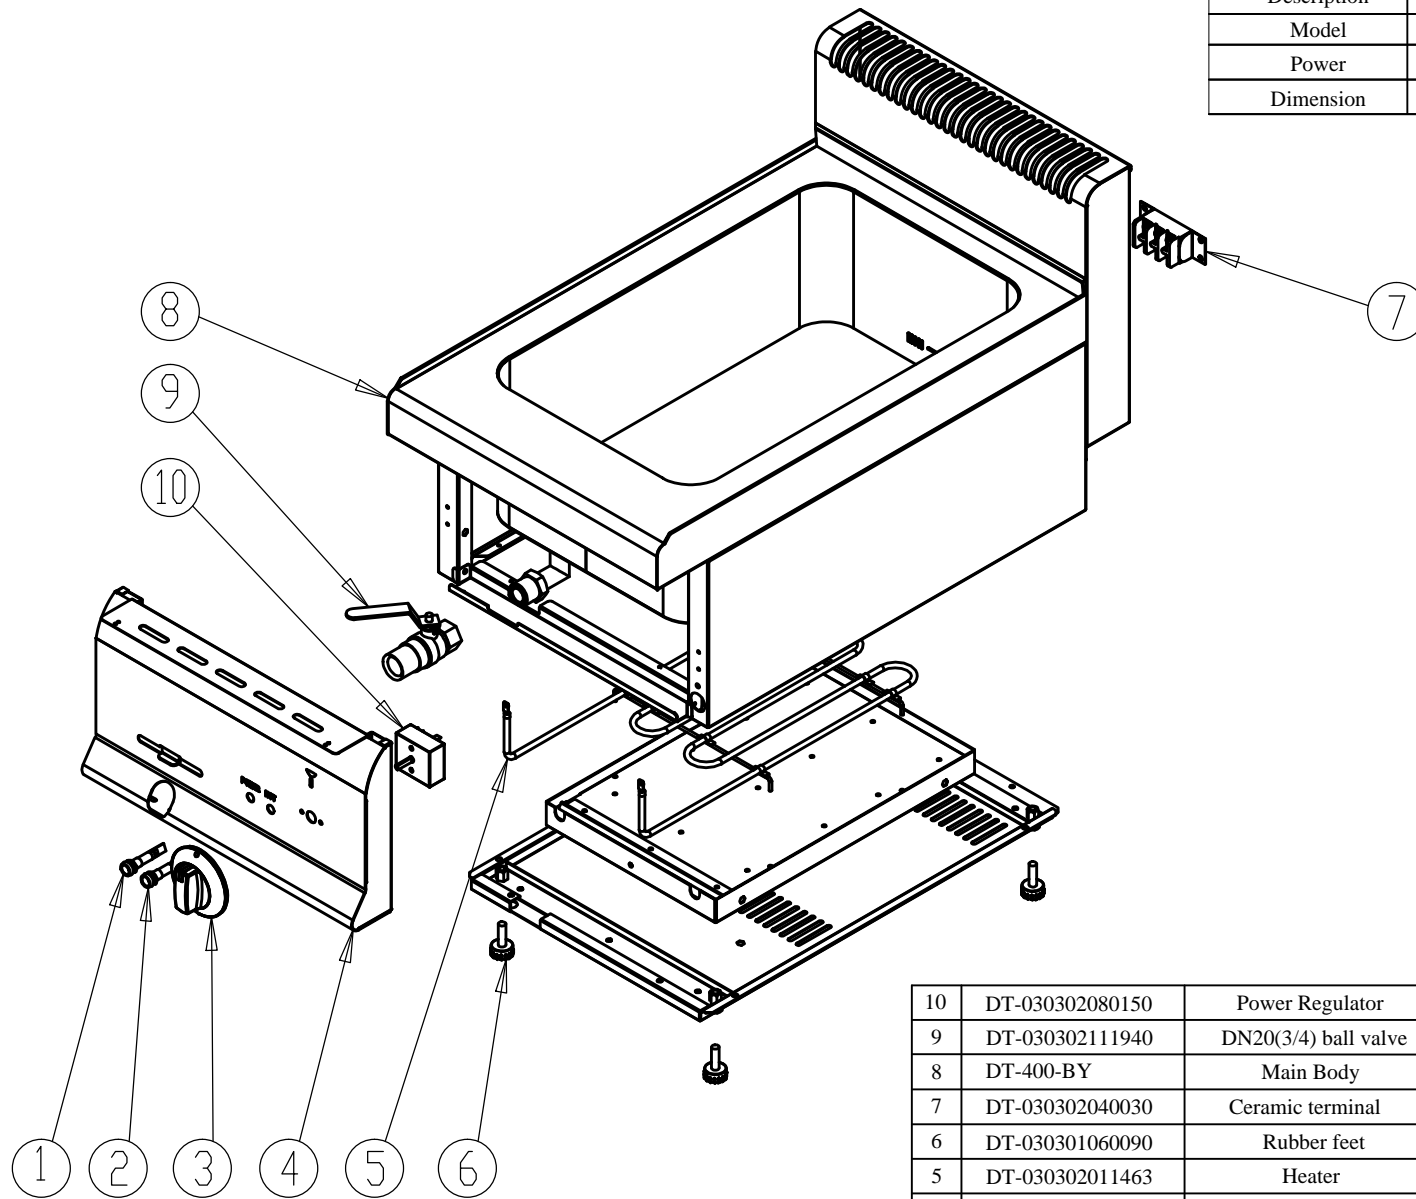

Description	Bainmarie 1xGN1 / 1
Model	EBK473C
Power	1.2 kW
Dimension	400*700*430

10	DT-030302080150	Power Regulator	1	EGO
9	DT-030302111940	DN20(3/4) ball valve	2	Special design
8	DT-400-BY	Main Body	1	Stainless steel
7	DT-030302040030	Ceramic terminal	1	Three positions
6	DT-030301060090	Rubber feet	4	Black plastic
5	DT-030302011463	Heater	1	230V 1.2kW \varnothing 6
4	DT-400-FP	Front Panel	1	Black titanium
3	DT-030302030681	Knob	1	Ø: 2"Ди j vukxgt
2	DT-030302060470	Heating light	1	Home-made yellow
1	DT-030302060480	Power light	1	Home-made green
NO.	Code number	Description	Qty	Remark