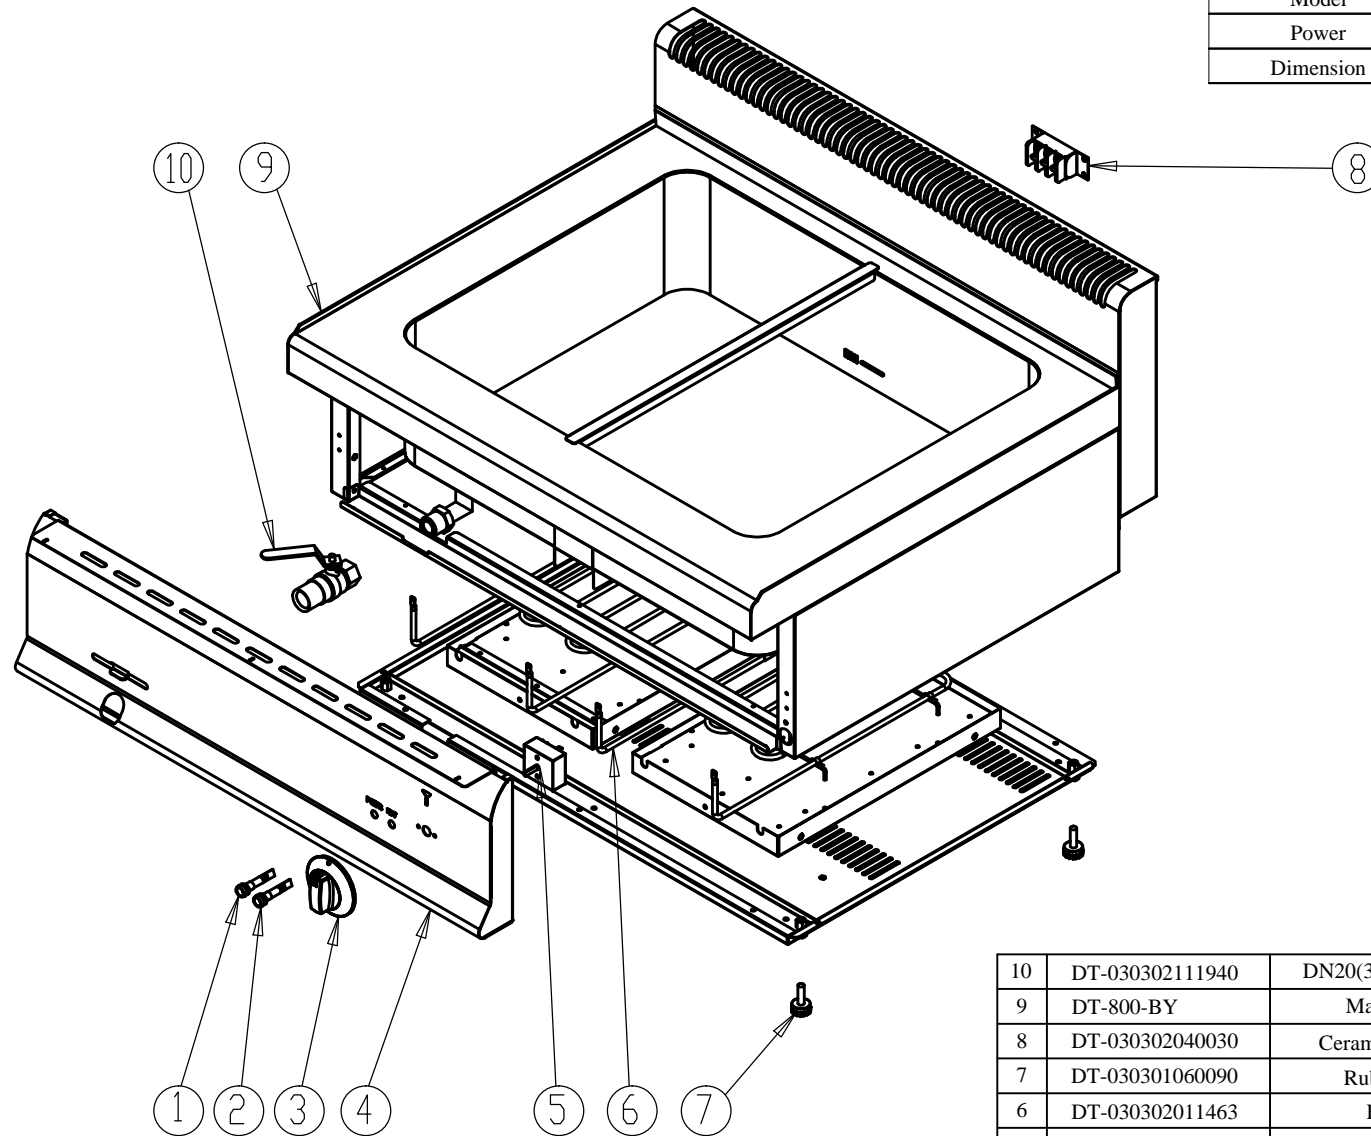

| | |
|-------------|---------------------|
| Description | Bainmarie 2xGN1 / 1 |
| Model | EBK873C |
| Power | 2.4 kW |
| Dimension | 800*700*430 |

| | | | | |
|-----|-----------------|---------------------|-----|----------------------------|
| 10 | DT-030302111940 | DN20(3/4)Ball valve | 2 | Special design |
| 9 | DT-800-BY | Main Body | 1 | Stainless steel |
| 8 | DT-030302040030 | Ceramic terminal | 1 | Three positions |
| 7 | DT-030301060090 | Rubber feet | 4 | Black plastic |
| 6 | DT-030302011463 | Heater | 2 | 230V 1.2kW \varnothing 6 |
| 5 | DT-030302080150 | Power Regulator | 1 | EGO |
| 4 | DT-800-FP | Front Panel | 1 | Black titanium |
| 3 | DT-030302030681 | Knob | 1 | Ó: 2'Dtki j vlturkgt |
| 2 | DT-030302060470 | Heating light | 1 | Home-made yellow |
| 1 | DT-030302060480 | Power light | 1 | Home-made green |
| NO. | Code Number | Description | Qty | Remark |