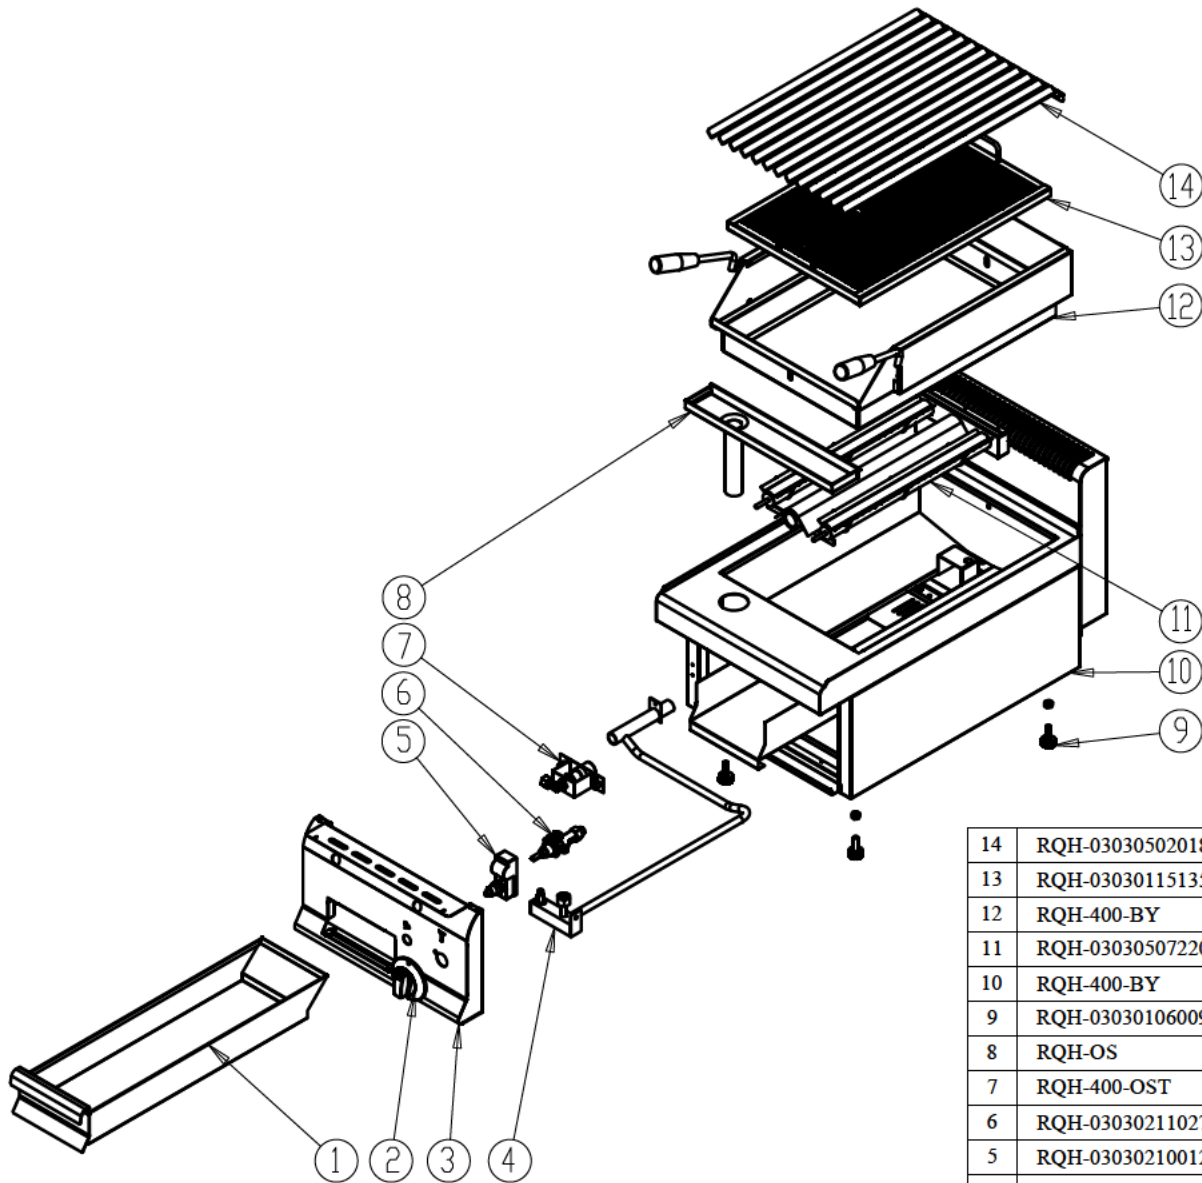

Description	Gas charbroiler - grill tilt
Model	GLK473C
Power	7.0 kW
Dimension	400*700*430mm

14	RQH-030305020187	Grill	1	
13	RQH-030301151350	Net	1	310 Stainless
12	RQH-400-BY	Surrounded Plates	1	Stainless Steel
11	RQH-030305072200	Burner	1	Specified Burner
10	RQH-400-BY	Body	1	Stainless Steel
9	RQH-030301060090	Feet	4	Black Plastic
8	RQH-OS	Oil Sump	1	Stainless Steel
7	RQH-400-OST	Orifice Support	1	
6	RQH-030302110270	A60 Valve	1	Brass SIT
5	RQH-030302100120	Ignitor	1	Black Plastic
4	RQH-030301070810	Gas Inlet	1	
3	RQH-400-FP	Front Panel	1	Black titanium t=1.0
2	RQH-030302030690	Knob	1	
1	RQH-400-OB	Oil Box	1	Stainless Steel
NO.	Code Number	Description	Qty	Material