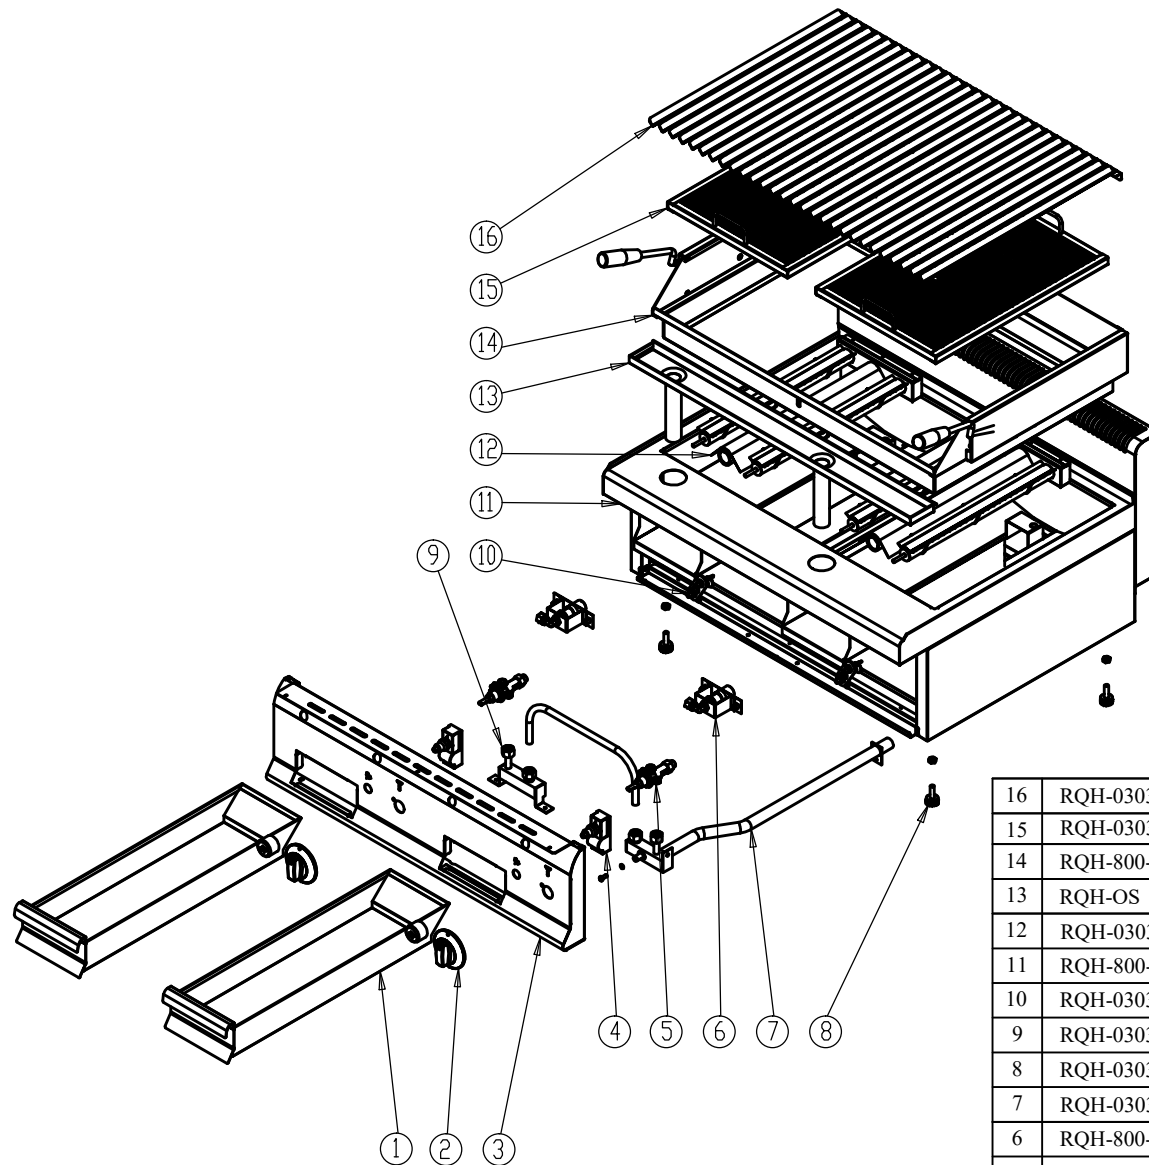

Description	Gas charbroiler - grill tilt
Model	GLK873C
Power	14 kW
Dimension	800*700*430mm

16	RQH-030305020188	Grill	2	Cold Rolled Plate
15	RQH-030301151350	Net	2	310 Stainless
14	RQH-800-SP	Surrounded Plates	1	Stainless Steel
13	RQH-OS	Oil Sump	1	Stainless Steel
12	RQH-030305072200	Burners	2	Specialized
11	RQH-800-BY	Body	1	Stainless Steel
10	RQH-030302150210	Pilot Bracket	2	160032
9	RQH-030301070812	Gas Inlet Support B	1	
8	RQH-030301060090	Feet	4	Black Plastic
7	RQH-030301070810	Inlet Tube	1	
6	RQH-800-OST	Orifice Support	2	
5	RQH-030302110270	A60 Valve	2	Brass SIT
4	RQH-030302100120	Ignitor	2	Black Plastic
3	RQH-800-FP	Front Panel	1	Black Titanium t=1.0
2	RQH-030302030690	Knob	2	Black
1	RQH-800-OB	Oil Box	2	Stainless Steel
NO.	Code Number	Description	Qty	Material