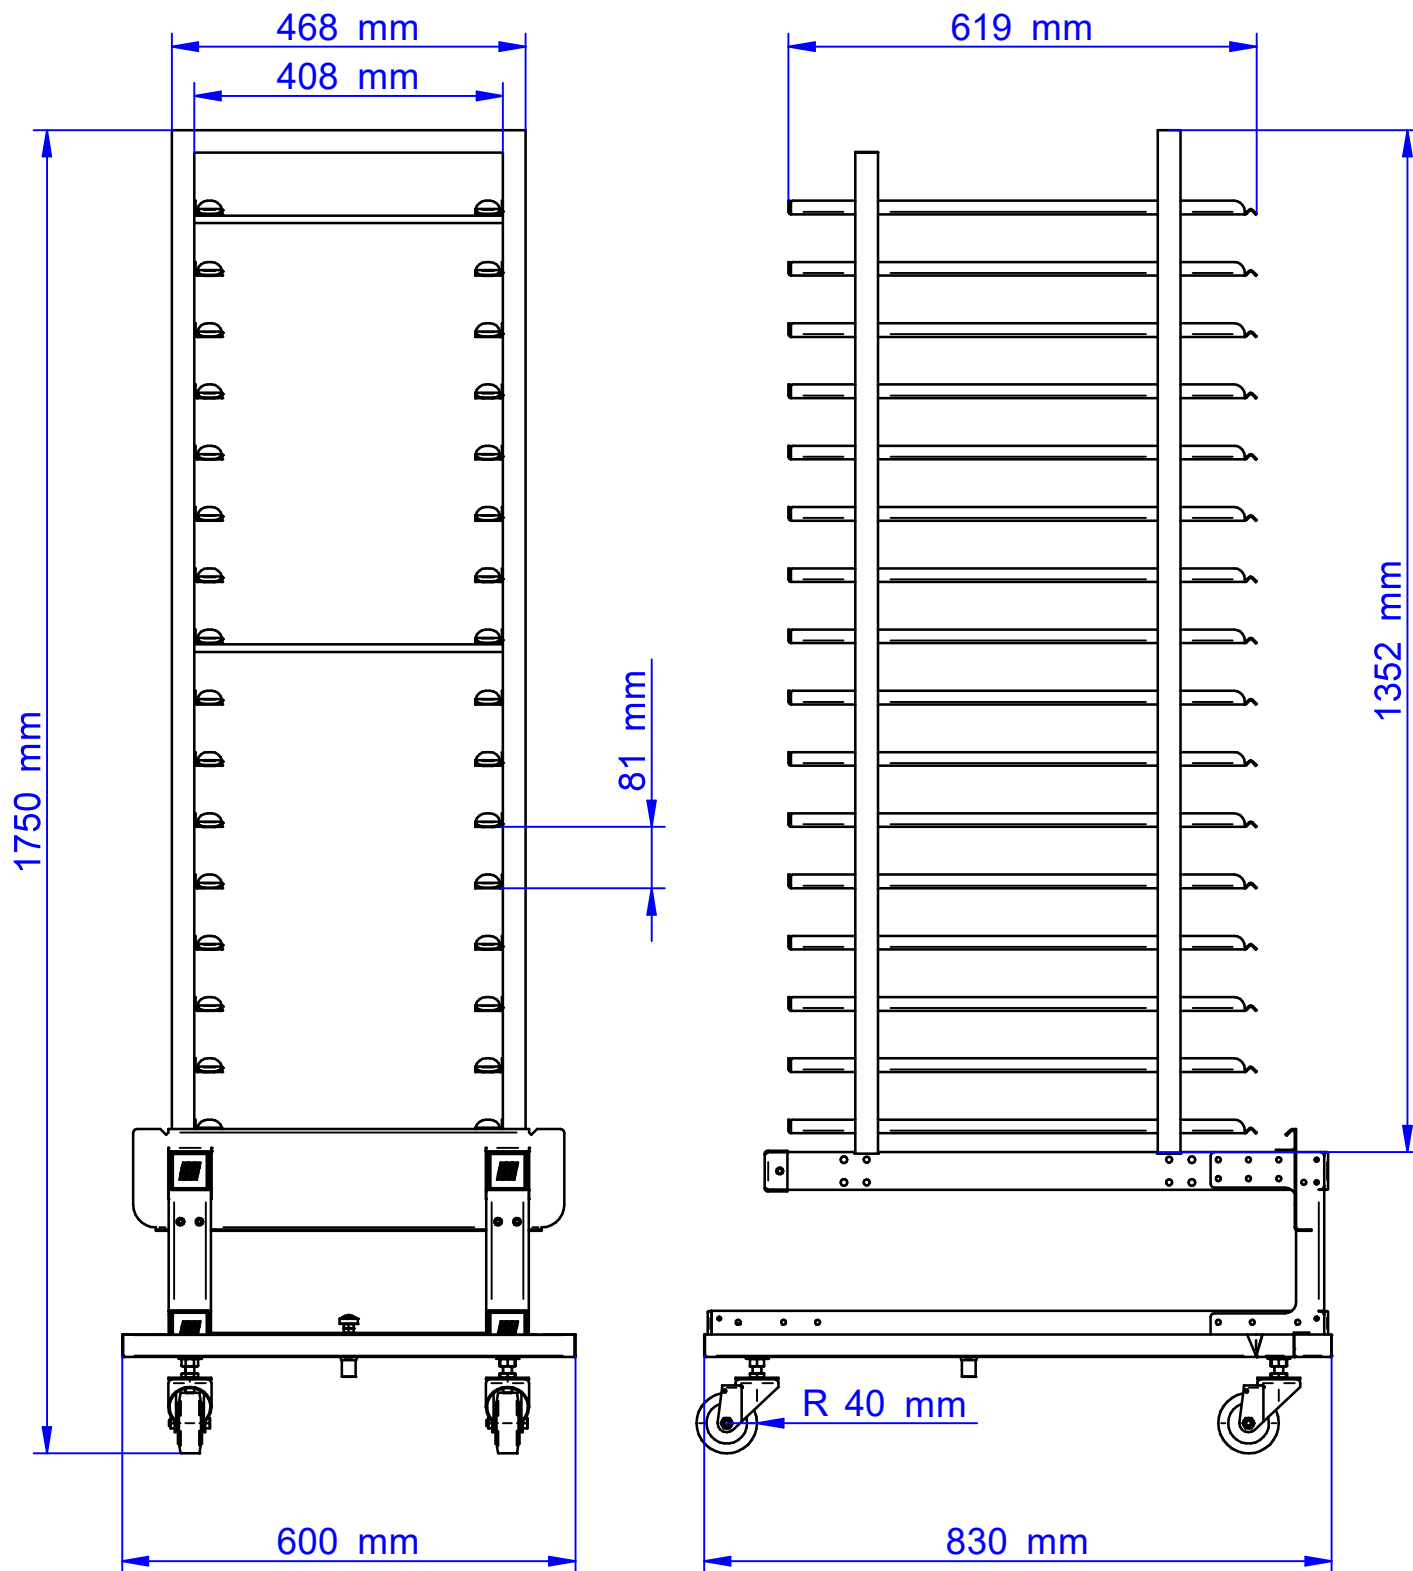

Pastry Rack

Tray Size 40x60 cm

Base Cod.705615020
Tray holder Cod.482515020
Trays n° : 16
Trays space 81 mm