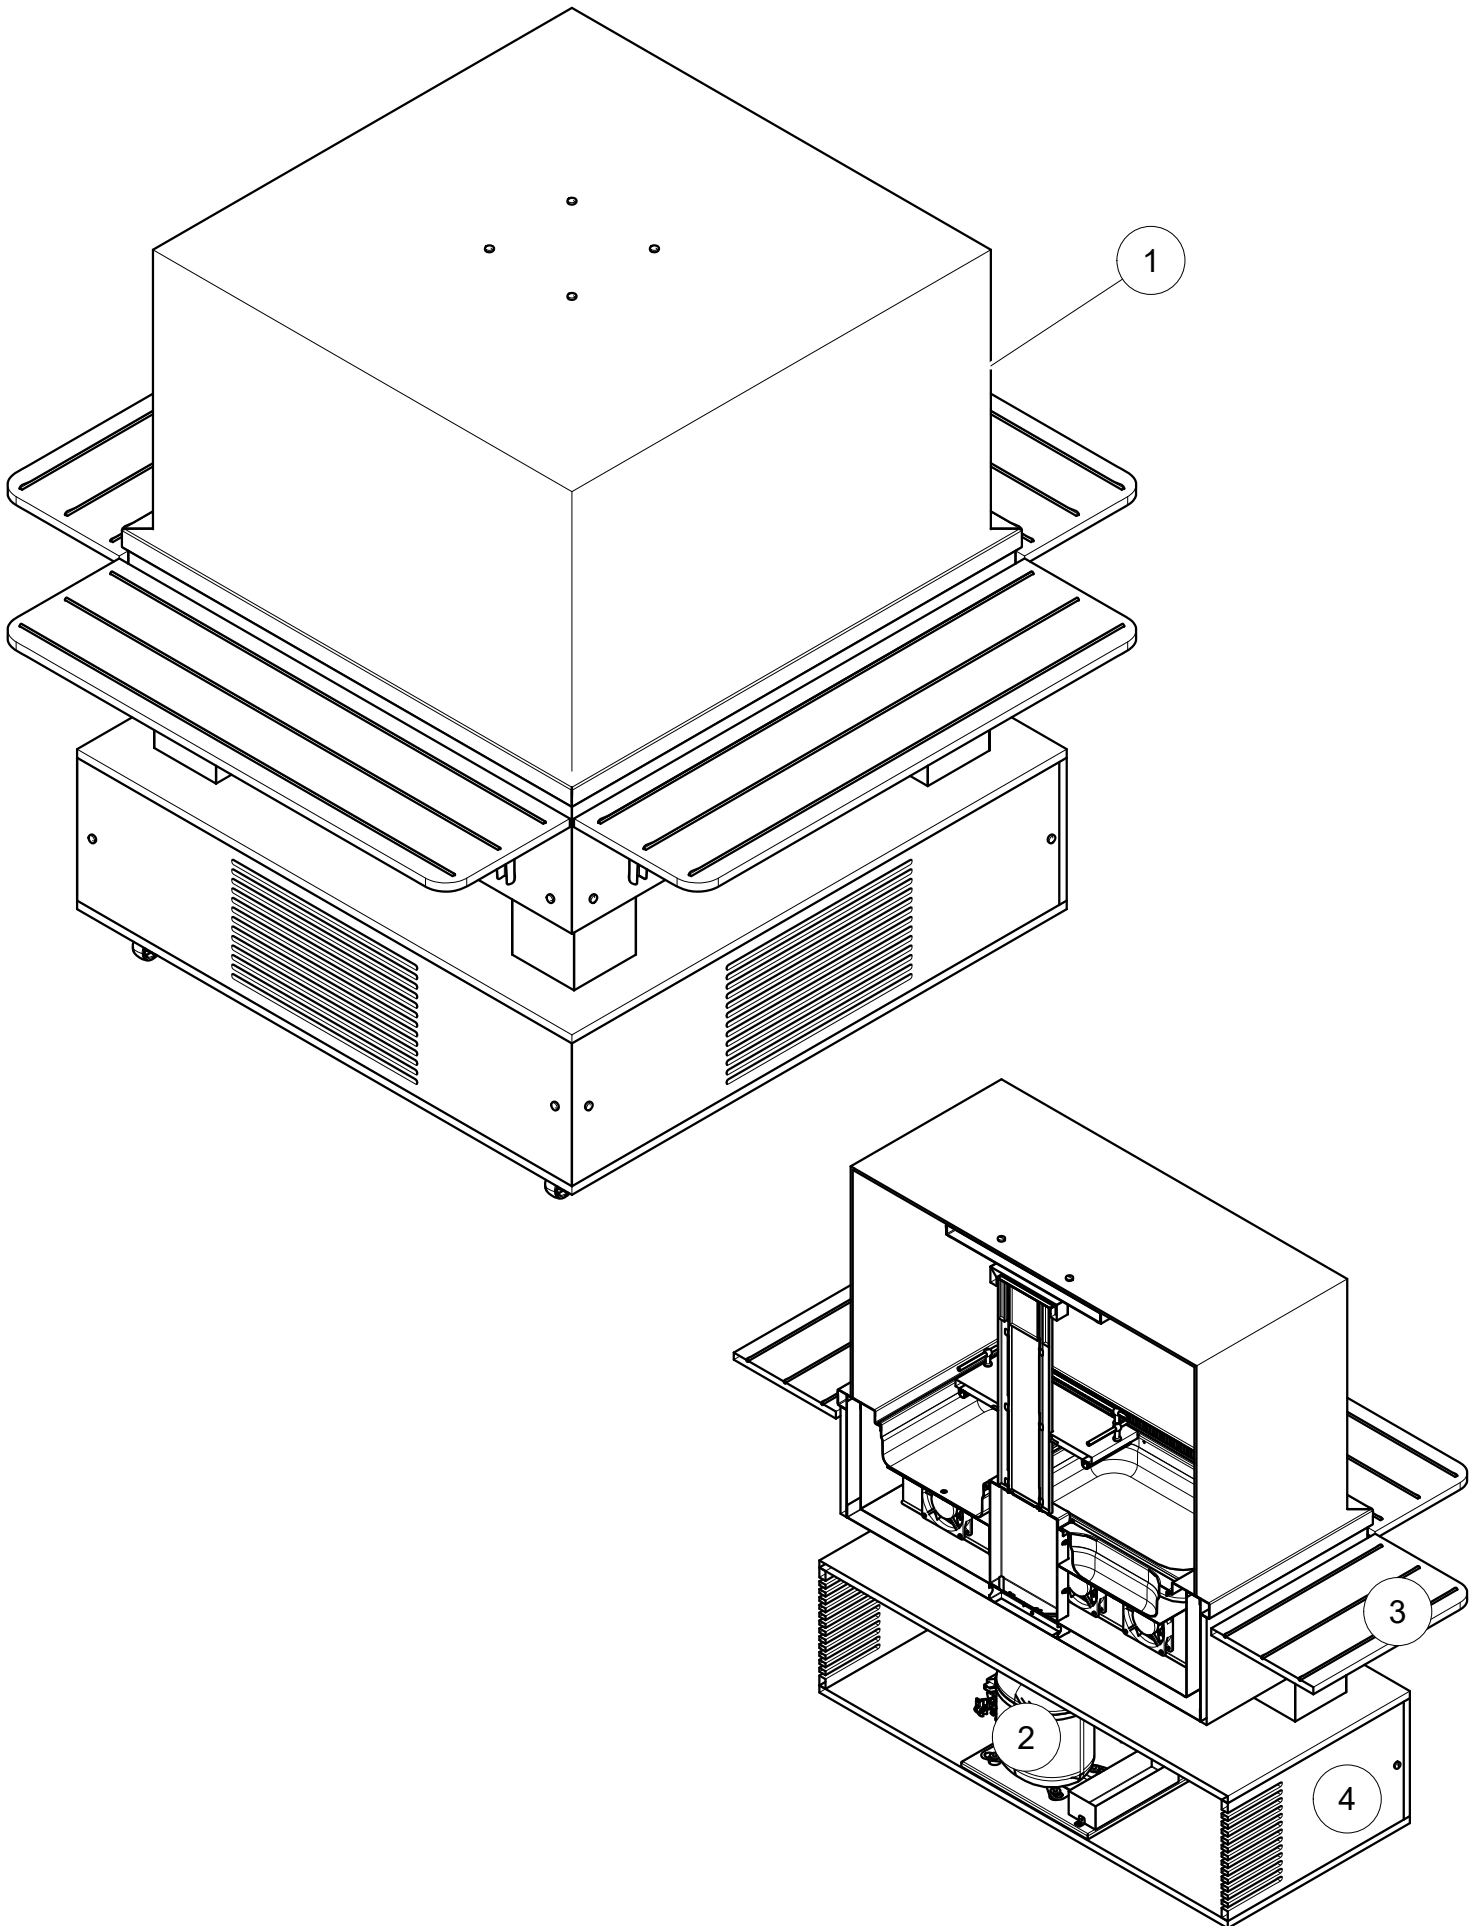

PATLATILMIS RESİM / EXPLODED VIEW
ORTA SALAD BAR / CENTRAL SALAD BAR

MODELE NO
INO-ZGG-SBKCB4

PAGE
1/8

**PATLATILMI RES M / EXPLODE PICTURE
ORTA SALAD BAR / CENTRAL SALAD BAR**

MODEL NO
INO-ZGG-SBKCB4
SAYFA /PAGE
2/8

<u>PART NAME</u>	<u>ADET</u>
CENTRAL SALAD BAR	1
ELECTRIC PARTS	1
MIDDLE AND UPPER GROUP	1
LOWER BODY COMPLETE	1

PATLATILMIS RESİM / EXPLODED VIEW
ORTA SALAD BAR / CENTRAL SALAD BAR

MODELE NO
SBKIN411

PAGE
3/8