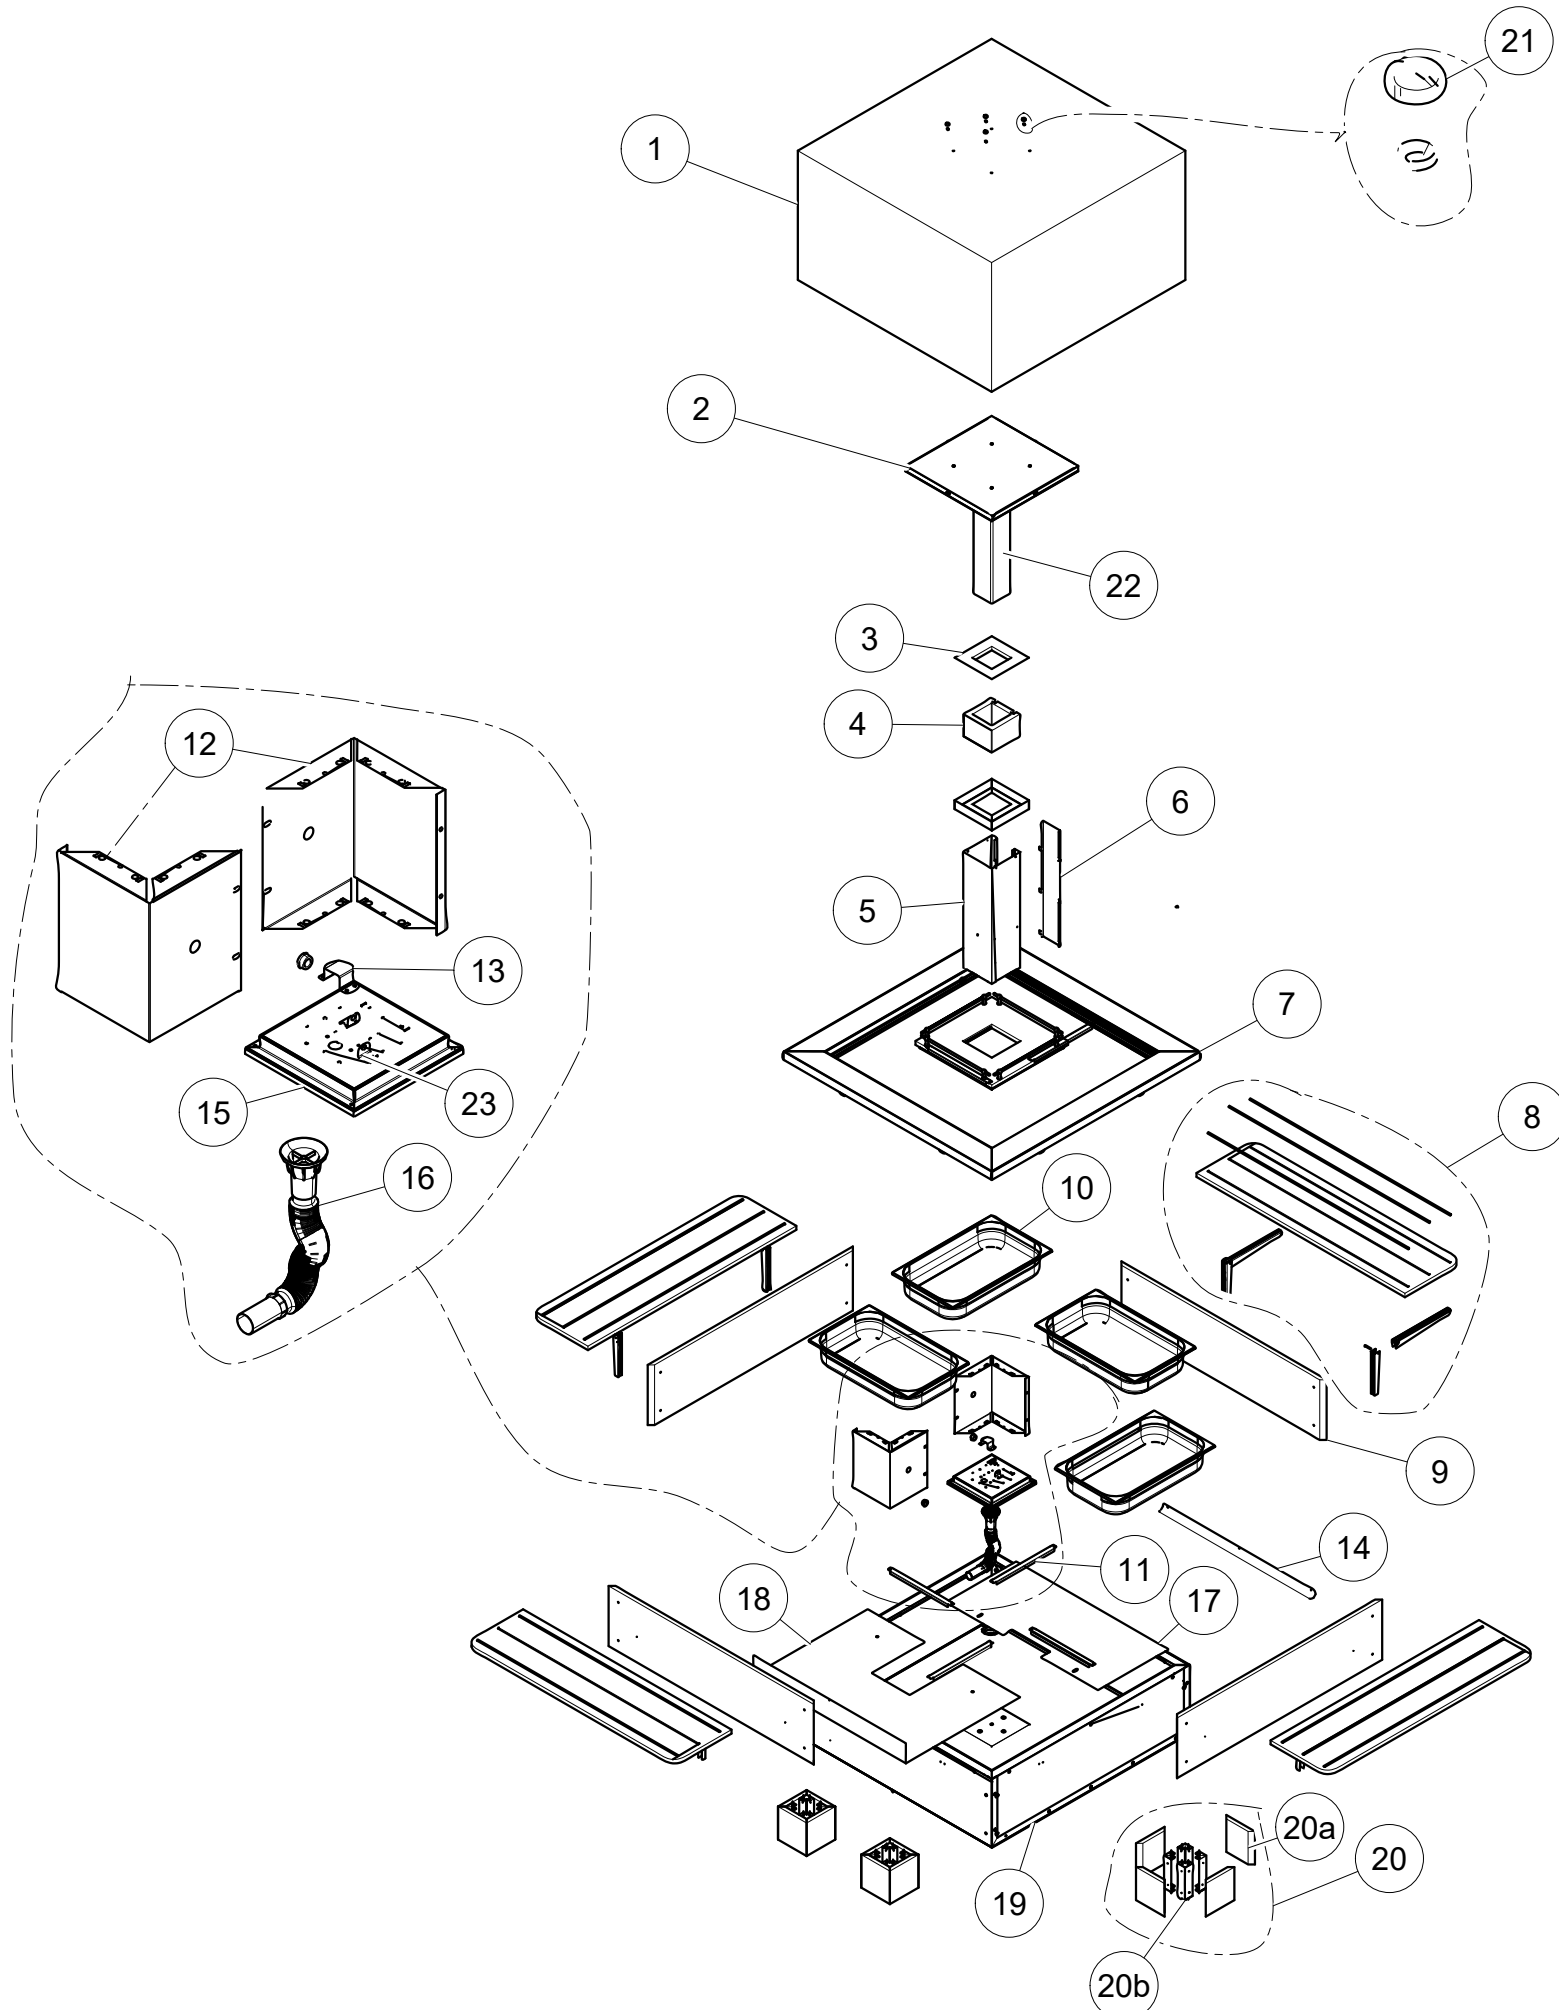

PATLATILMIS RESIM / EXPLODED VIEW
ORTA SALAD BAR / CENTRAL SALAD BAR

MODELE NO
SBKIN411

PAGE
5/8

PATLATILMI RES M / EXPLODE PICTURE
ORTA SALAD BAR / CENTRAL SALAD BAR

MODEL NO
ISBKIN411
SAYFA /PAGE
6/8

KOMPLE / COMPLETE

S.NO	PART NO	<u>PART NAME</u>	<u>ADET</u>
1	2040719426	DOME SINGLE PIECE PLEXI	1
2	20240760042	CAGE TOP SHEET	1
3	2040769415	TOWER COVER MDF	1
4	2040716005	POLYAMIDE MATTRESS PROFILE	1
5	2040760025	ACTUATOR CHANNEL SHEET	1
6	2040760026	ACTUATOR DUCT COVER SHEET	1
7	2040760021	TOP PLATE COMPLETE	1
8	2040769401	TRAY STAND COMPLETE	4
8a	2040769408	TRAY STAND MDF	2
8b	2010031060	STAINLESS STICK Q6 mm	3kg
8c	2013101121	CONSOLE	8
9	2040769407	POOL CLADDING MDF	1
10	2015300005	FOOD CONTAINER GN 1/1	4
11	2040760028	GN CHEETAH SUPPORT SHEET(EN)	4
12	2040760019	POOL CENTRE L SHEET	2
13	2040760024	ACTUATOR LOWER BALANCE SHEET GAL.	1
14	2040760017	AIR DIVERter SHEET	1
15	2040760022	POOL CENTRE L COVER SHEET	1
16	2012018003	PLASTIC CHIFFON SET	1
17	2040760037	POOL FLAT COVER SHEET	1
18	2040760038	POOL COVER L SHEET	1
19	2040760020	POLYURETHANE POOL COMPLETE	1
20	2040769400	TANNER COLUMN COMPLETE	1
20a	2040769406	PLATE FRONT MDF	1
20b	2040760006	PLATE PLATE SHEET GAL.	1
21	2013080310	Ø18mm CHROME CABARA	28
22	2040760026	ACTUATOR DUCT COVER SHEET	1