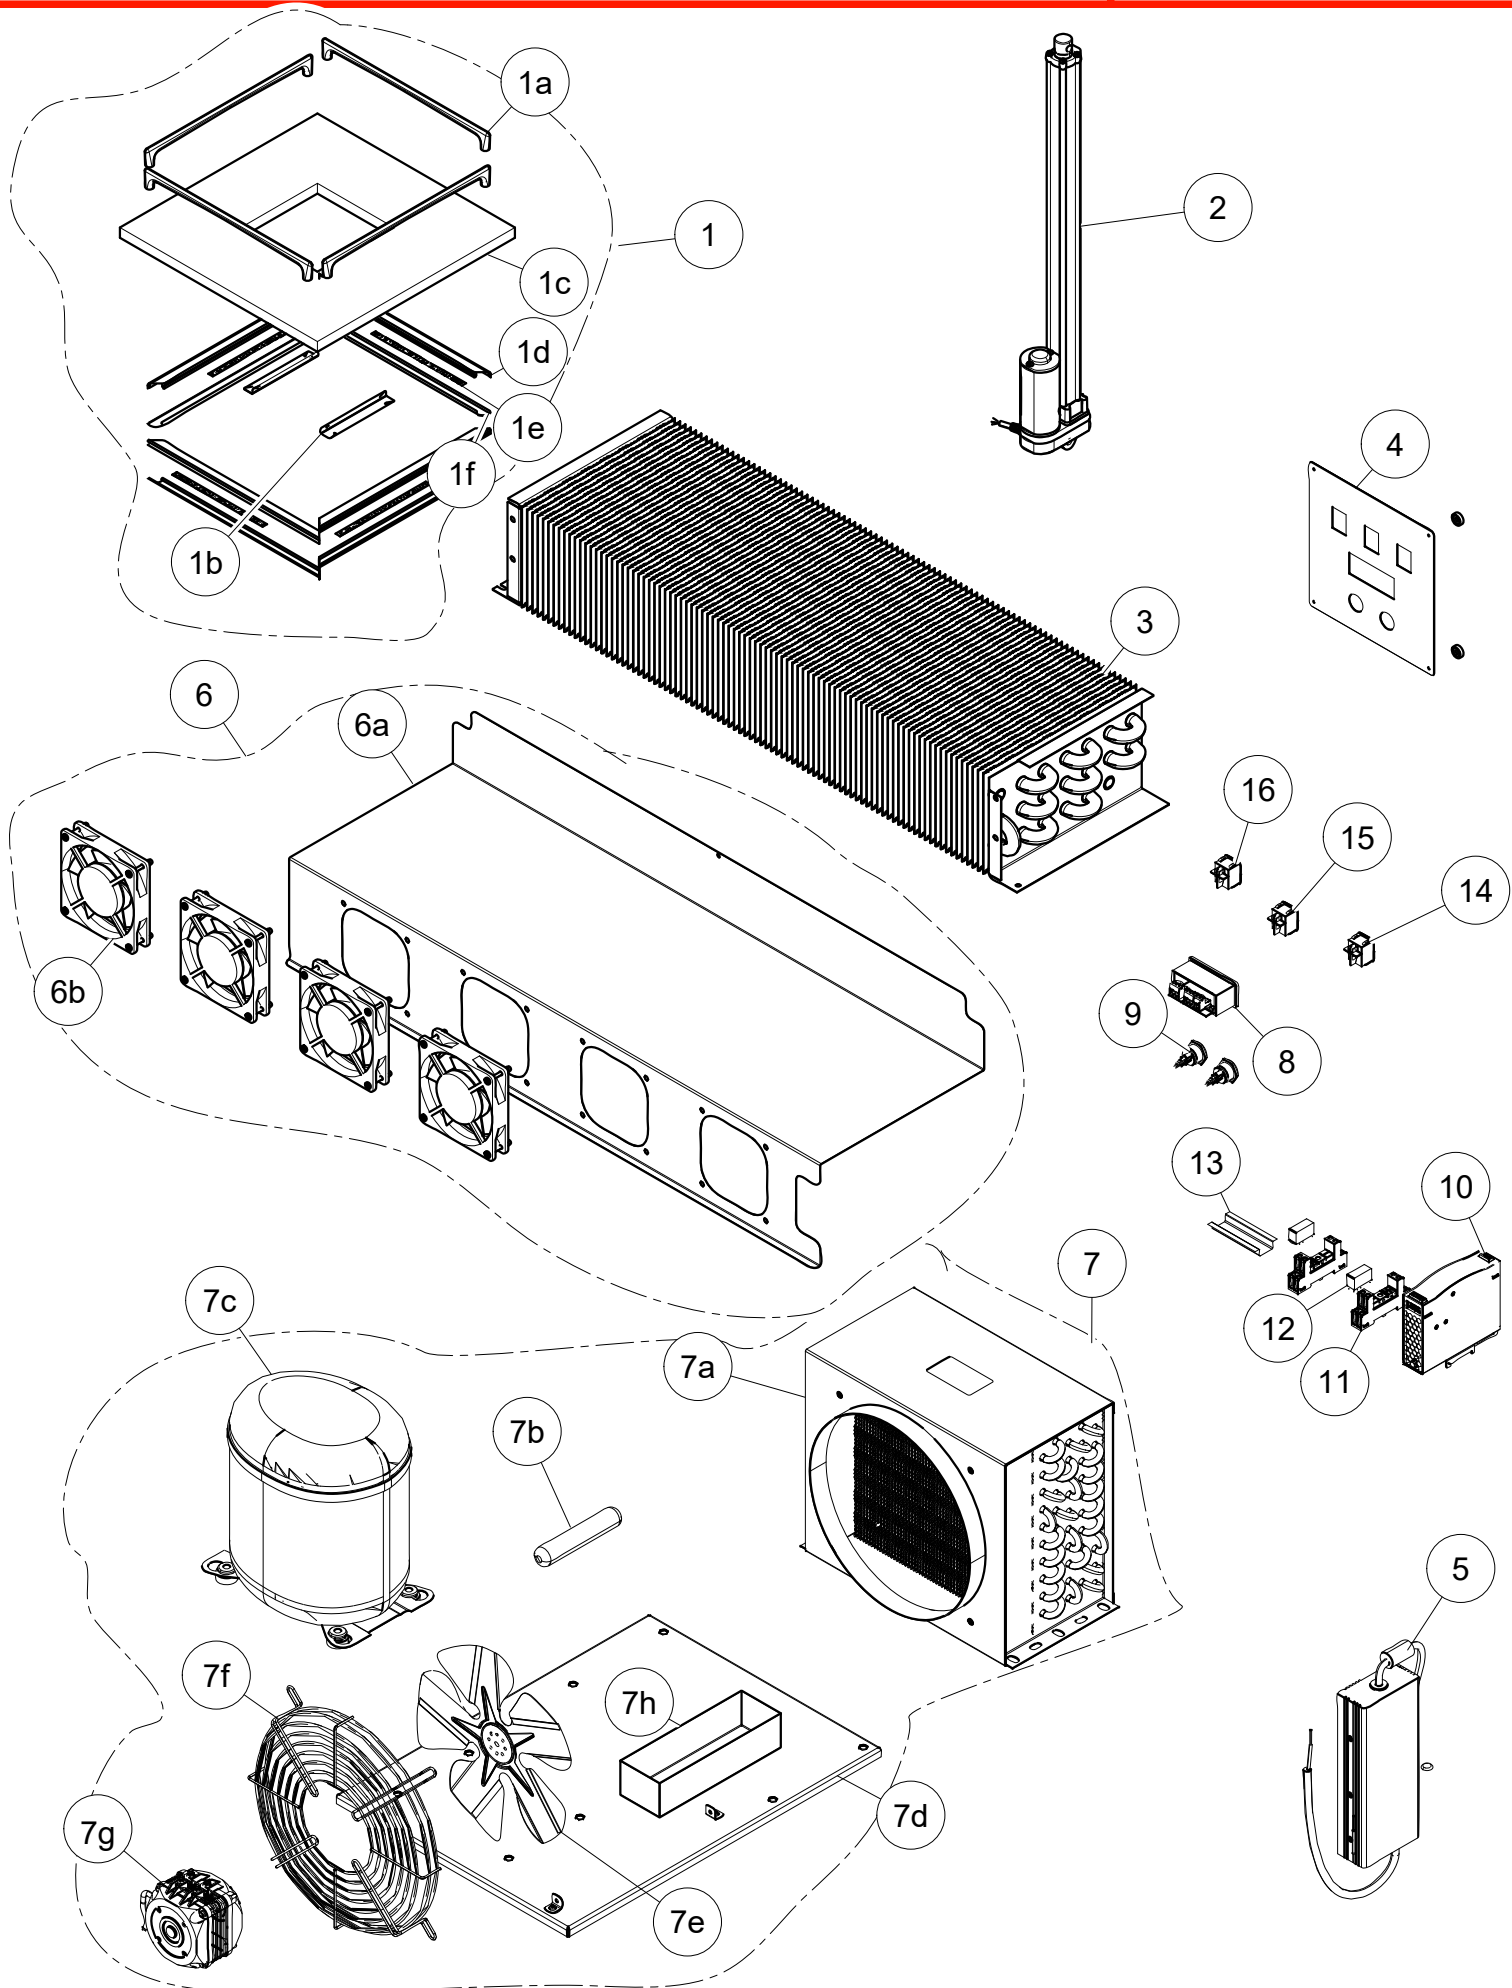

PATLATILMIS RESİM / EXPLODED VIEW
ORTA SALAD BAR / CENTRAL SALAD BAR

MODELE NO
INO-ZGG-SBKCB4

PAGE
1/8

**PATLATILMI RES M / EXPLODE PICTURE
ORTA SALAD BAR / CENTRAL SALAD BAR**

MODEL NO
INO-ZGG-SBKCB4
SAYFA /PAGE
2/8

<u>PART NAME</u>	<u>ADET</u>
CENTRAL SALAD BAR	1
ELECTRIC PARTS	1
MIDDLE AND UPPER GROUP	1
LOWER BODY COMPLETE	1

PATLATILMIS RESİM / EXPLODED VIEW
ORTA SALAD BAR / CENTRAL SALAD BAR

MODELE NO
SBKIN411

PAGE
3/8