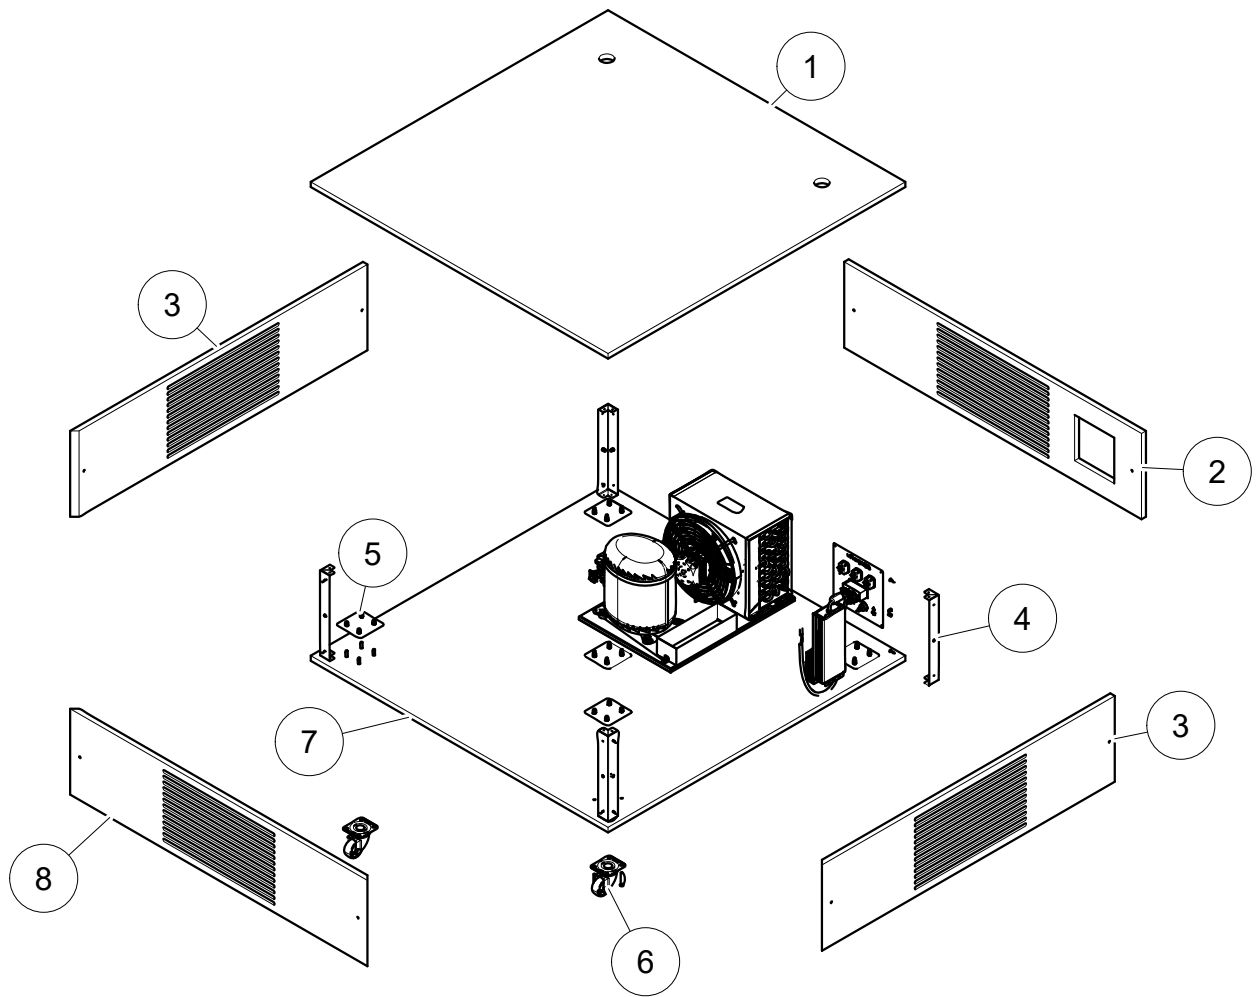

PATLATILMIS RESIM / EXPLODED VIEW
ORTA SALAD BAR / CENTRAL SALAD BAR

MODELE NO
SBKIN411

PAGE
7/8

PATLATILMI RES M / EXPLODE PICTURE
ORTA SALAD BAR / CENTRAL SALAD BAR

MODEL NO
SBKIN411
SAYFA /PAGE
8/8

<u>S.NO</u>	<u>PARÇA NO</u>	<u>PART NAME</u>	<u>ADET</u>
1	2040769403	TOP TABLE MDF	1
2	2040769405	VENTILATION HATCH	1
3	2040769414	VENTILATION FLAP LEFT/RIGHT	2
4	2040760010	LOWER BODY PILLAR SHEET	4
5	2040760001	WHEEL MOUNTING PLATE	4
6	2014070008	WHEEL TABLED	4
7	2040769402	BOTTOM TABLE MDF	1
8	2040769404	VENTILATION HATCH	1