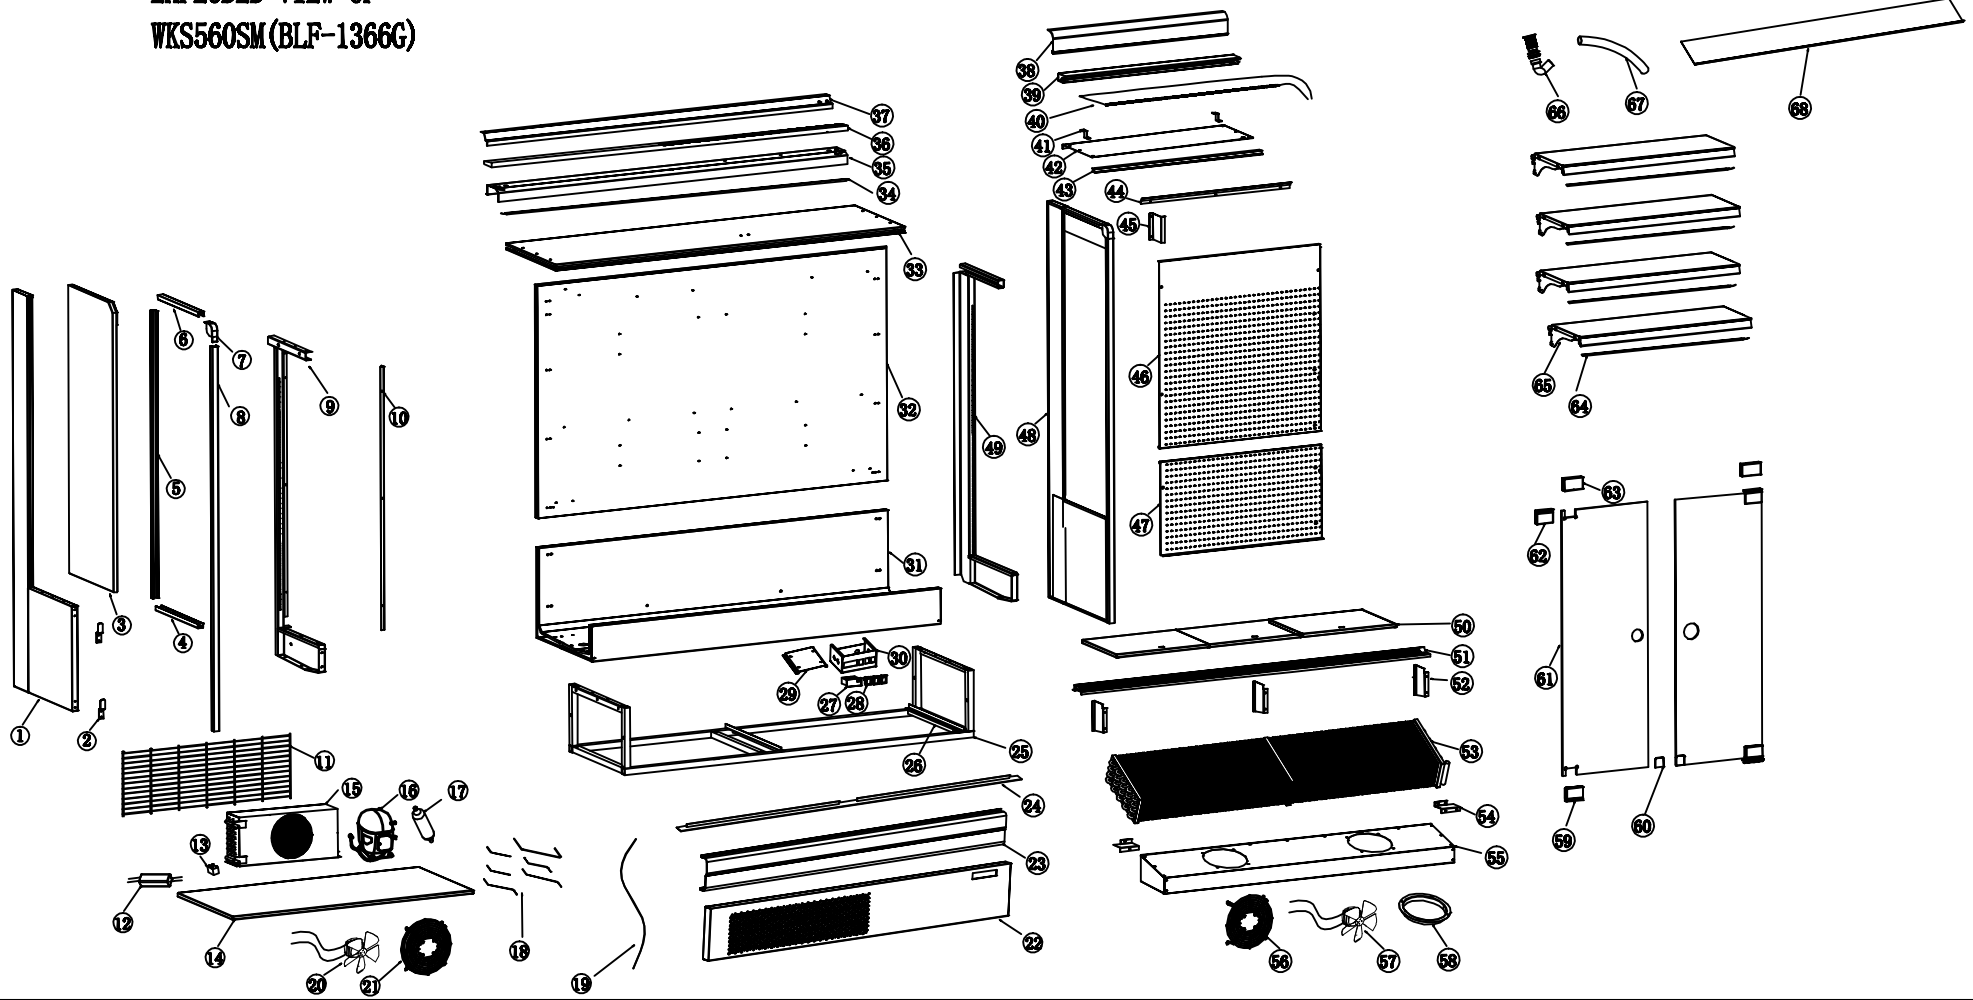

EXPLODED VIEW OF
WKS560SM (BLF-1366G)

SPARE PART LIST OF WKS560SM(BLF-1366G)				
1	Foaming side panel	1		
2	Side panel glass front edge strip support	2		
3	Whole machine vertical cabinet side glass (660)	2		
4	The whole machine vertical cabinet side glass edging - down (660)	2		
5	Whole machine vertical cabinet side glass edging - rear (660, 780)	2		
6	Whole machine vertical cabinet side glass edging - up (660)	2		
7	Side panel corner - black	2		
8	Whole machine vertical cabinet side glass edging - front (660, 780)	2		
9	Side support - left component	1		
10	Inner rear plate support	4		
11	Cabin rear grille	1		
12	LED light power supply	1		
13	Relay	1		
14	Unit tray	1		

15	Condenser	1		
16	compressor	1		
17	Dry filter	1		
18	Unit piping	1		
19	Capillary	1		
20	Condensing fan	1		
21	Condensing fan grille	1		
22	Cabin front hood	1		
23	Box front cover	1		
24	Front cabinet	1		
25	Cabin rack assembly	1		
26	Unit tray support	2		
27	Electronic thermostat	1		
28	electronic switch	3		
29	Thermostat panel hanging board	1		
30	Thermostat panel	1		
31	Foaming box - lower assembly	1		
32	Foaming box - medium component	1		
33	Foam box-top assembly	1		
34	dome light	1		
35	Lampshade	1		
36	Scatter block	1		

37	Air outlet front air deflector	1		
38	Upper beam	1		
39	Upper cover support	1		
40	Inner top plate heating wire	1		
41	Inner roof support	2		
42	Inner roof	1		
43	Scatter block support	1		
44	Rear air deflector	1		
45	Inner rear plate support	3		
46	Inner rear plate - upper	1		
47	Inner rear plate - down	1		
48	Side panel - right component	1		
49	Side support - right component	1		
50	Backplane assembly	3		
51	Return air outlet	1		
52	Return air support	2		
53	Evaporator	1		
54	Evaporator baffle	2		
55	Evaporative fan cover assembly	1		
56	Evaporating fan grille	2		
57	Evaporating fan	2		
58	Evaporating fan flange	2		