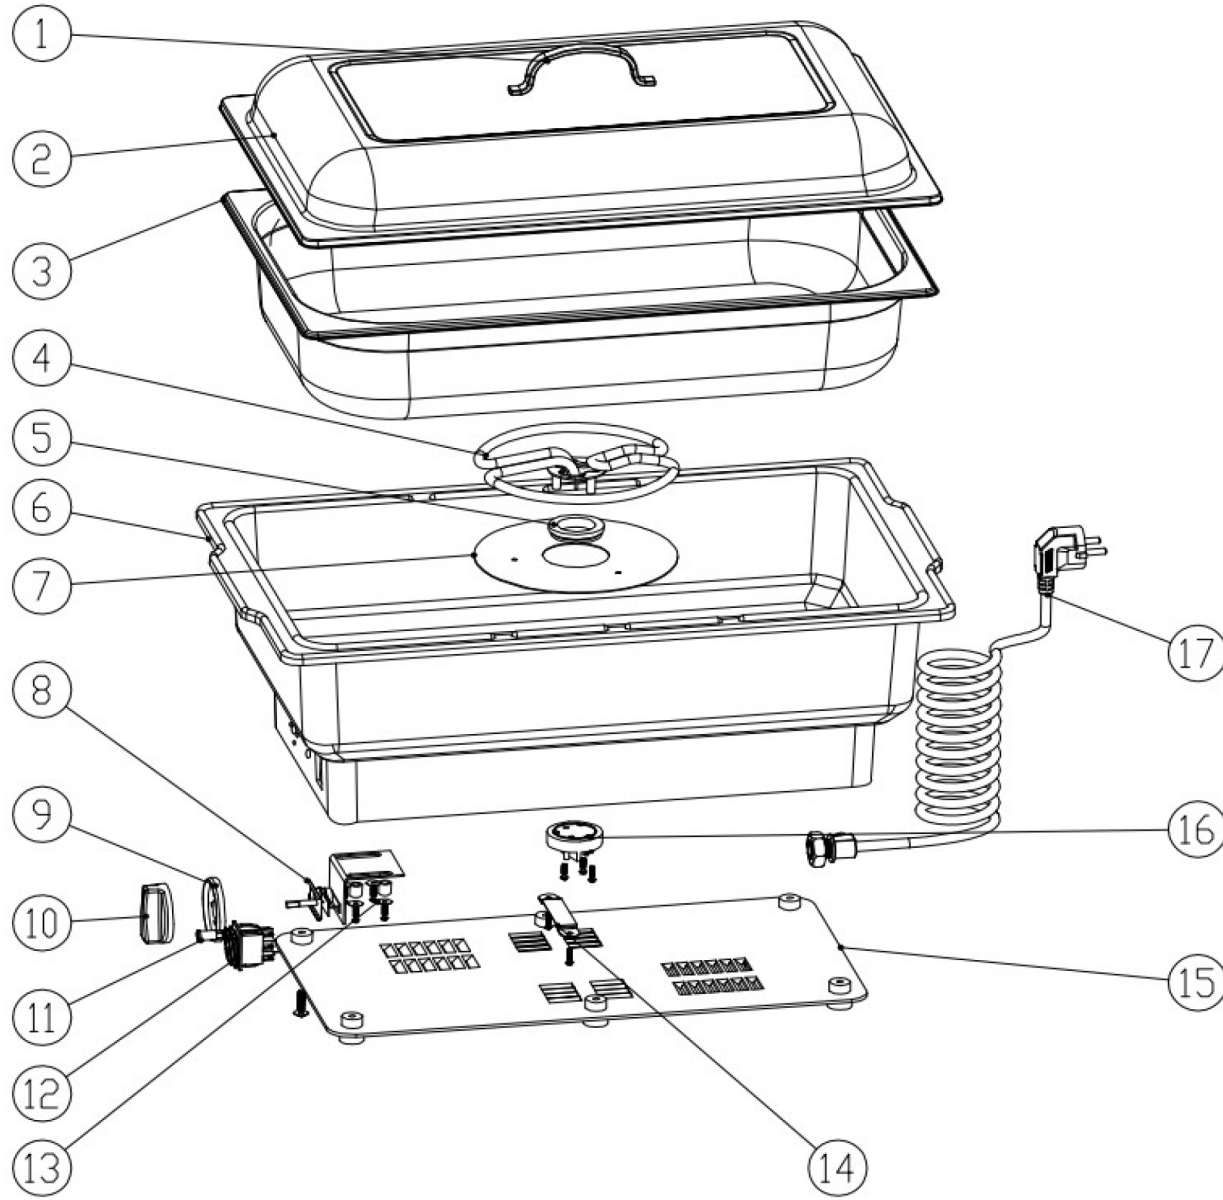

# Exploded drawing for electric chafer

Code	Parts Name
1	Handle of lid
2	Lid
3	Food pan
4	Heater
5	Sealing ring
6	Water tank
7	Gasket
8	Temperature controller
9	Gasket of turning knob
10	Turning knob
11	Indicate light
12	Switch
13	Gasket
14	Locking board
15	Bottom
16	Fixing station for heater
17	Cord