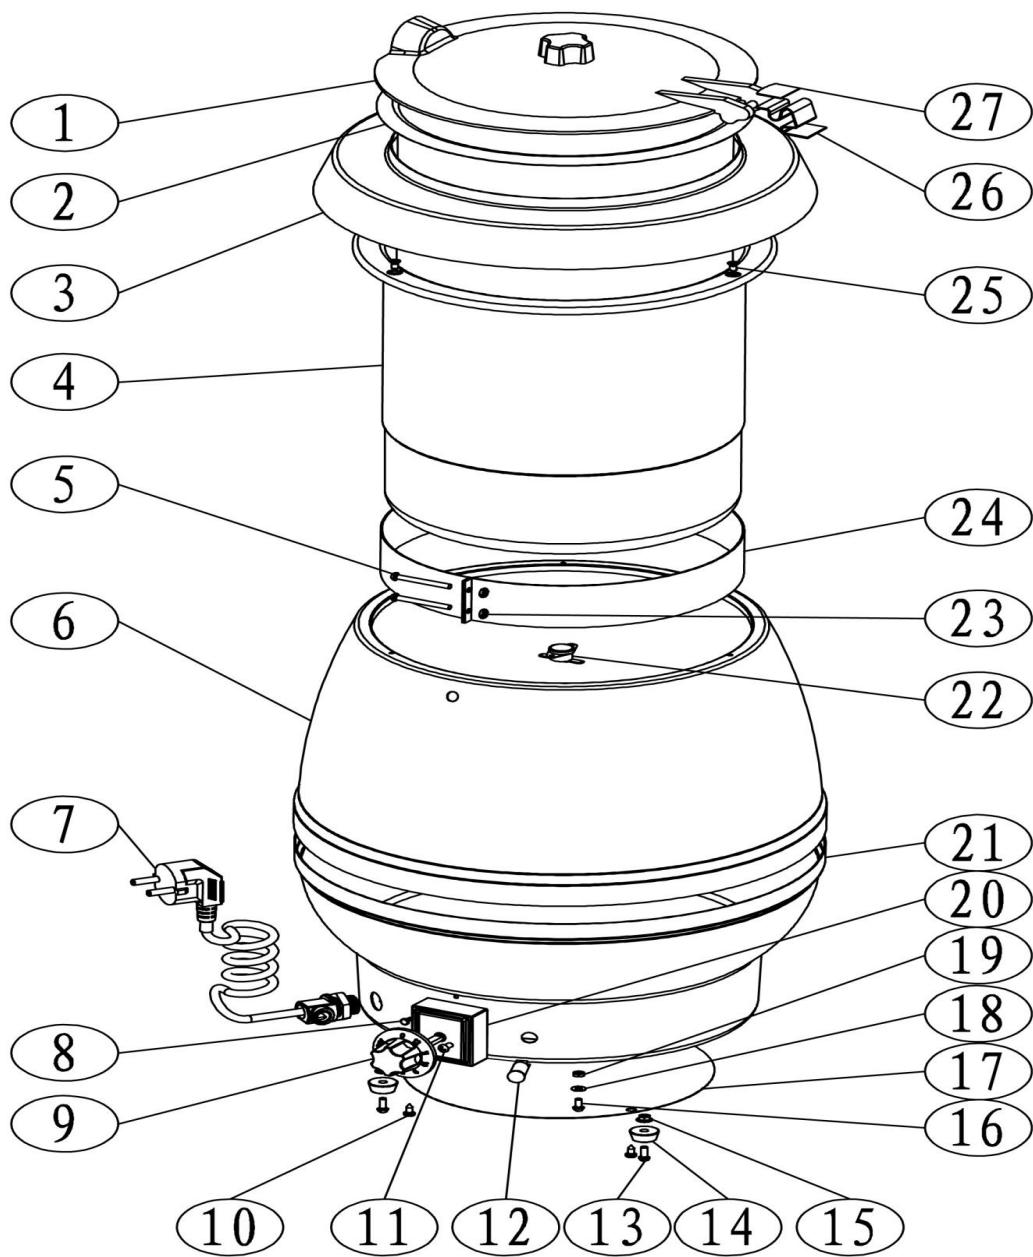

EXPLODED VIEW FOR SWSH10 SPARE PARTS

| Code No | Spare parts name | | Code No | Spare parts name | |
|---------|------------------------|--|---------|----------------------|--|
| 1 | PC Lid cover | | 14 | Feet | |
| 2 | Stainless steel kettle | | 15 | Nut | |
| 3 | Lid ring | | 16 | screws | |
| 4 | Water tank | | 17 | Assembly base plate | |
| 6 | Body | | 18 | washer | |
| 21 | | | 19 | nut | |
| 7 | power cord | | 20 | Energy regulator EGO | |
| 8 | red dot | | 22 | thermostat | |
| 9 | knob | | 24 | Heating element | |
| 10 | screws | | 25 | screws | |
| 11 | screws | | 26 | PC Cover hangers | |
| 12 | indicator light | | 27 | Hanging over plate | |
| 13 | screws | | | | |