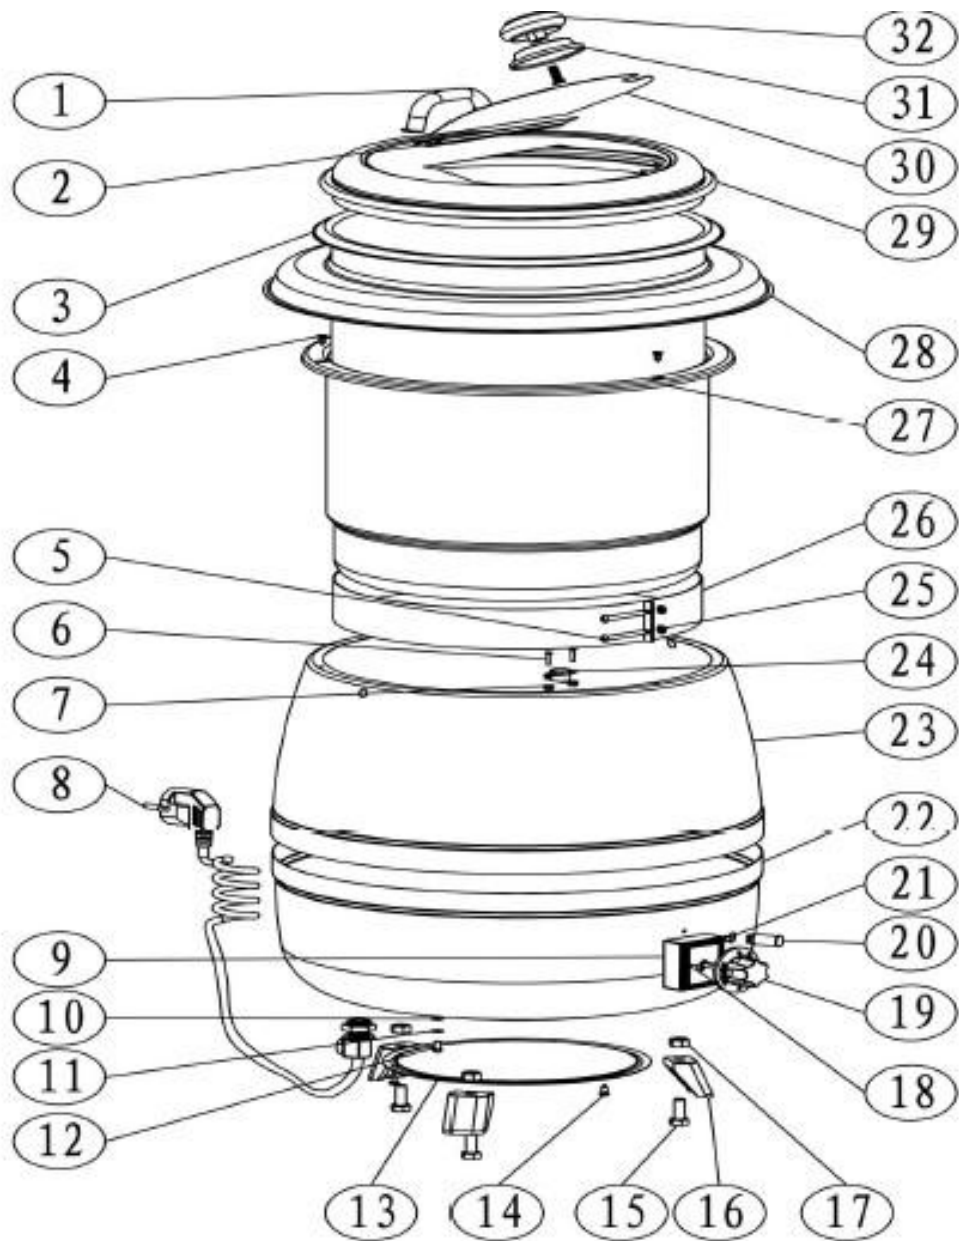

# EXPLODED VIEW FOR SWSH13 SPARE PARTS

Code No	Spare parts name		Code No	Spare parts name	
1	Handle for lid		12	M4X6 stainless steel screw	
2	Stainless steel hinge		13	Bottom plate	
30	Small lid		14	M4.2X9.5 stainless steel screw	
31	Lid gasket		15	M5X16 galvanized screw	
32	Lid cap		16	Rubber ball (three)	
29	Stainless steel lid		17	M5 stainless steel nut	
28	Ring lid		18	M4X6 stainless steel screw	
3	Stainless steel kettle		19	Knob	
4	M3.9X13 stainless steel screw		20	Indicator light	
6	M3X12 stainless steel screw		21	Red plastic sign	
7	M3 galvanized nut		22	Lower exterior	
8	Electric line+ plug		23	Upper exterior	
9	EGO Thermostat		24	Thermal on-off	
10	M4 stainless steel nut		26	Heating torque	
11	Stainless steel gasket		27	Water tank	