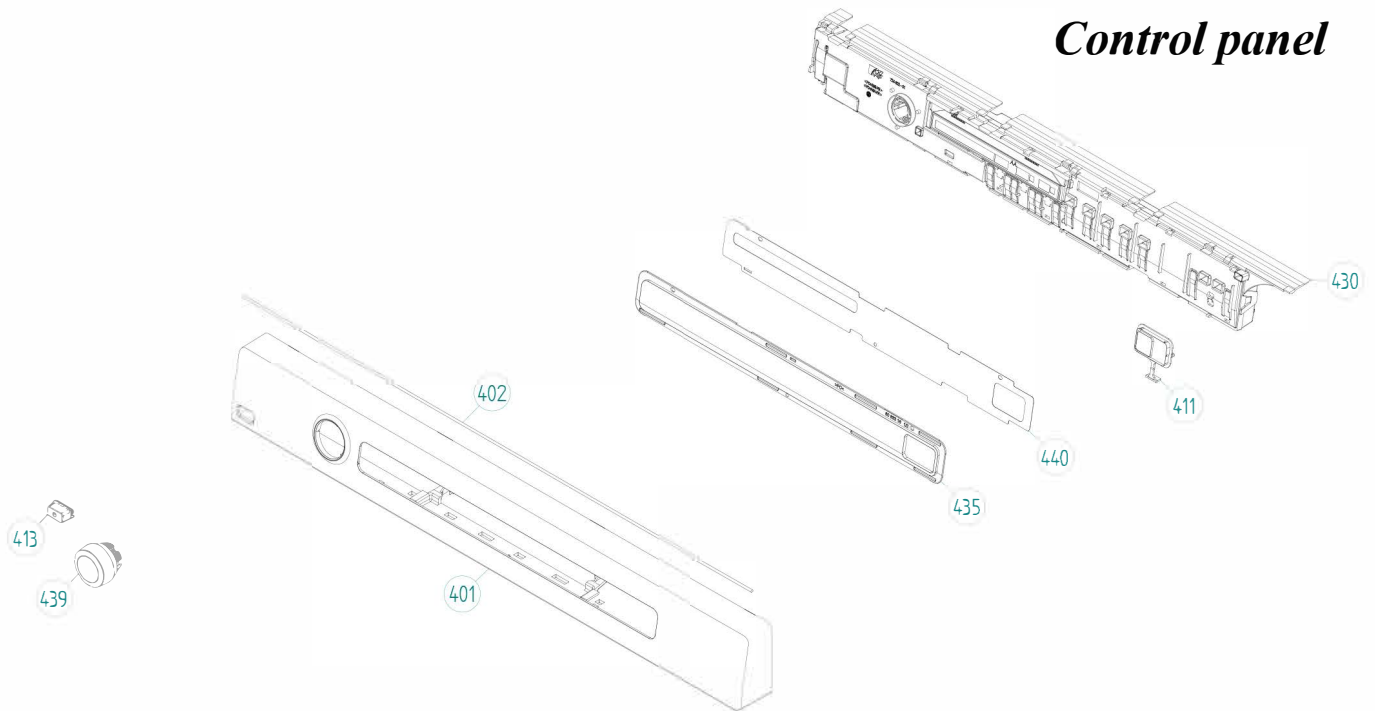

Control panel

Pos	Description	Qty	Comment
401	PANEL IT	1 Pc's	
402	O-RING CORD CELLULAR RUBBER	1 Pc's	
411	PUSHBUT. START/STOP PRINTED TD	1 Pc's	
413	PUSHBU. MAINSWITCH WMD60.2 UL4	1 Pc's	
430	CONTROL UNIT TD70 PROF. HP HWC	1 Pc's	
435	LENS 0-OPTIONS WMD60.2	1 Pc's	
439	KNOB OEM WMD60.2	1 Pc's	
440	DECOR PLATE 0-OPTIONS WMD60.C	1 Pc's	
490	INSTRUCTIONS ES7PEHP IT	1 Pc's	
490	INSTRUCTIONS ES7PEHP ENG	1 Pc's	
490	INSTRUCTIONS ES7PEHP FR	1 Pc's	
491	DRYING GUIDE TD70.C IT	1 Pc's	
491	DRYING GUIDE TD70.C ENG	1 Pc's