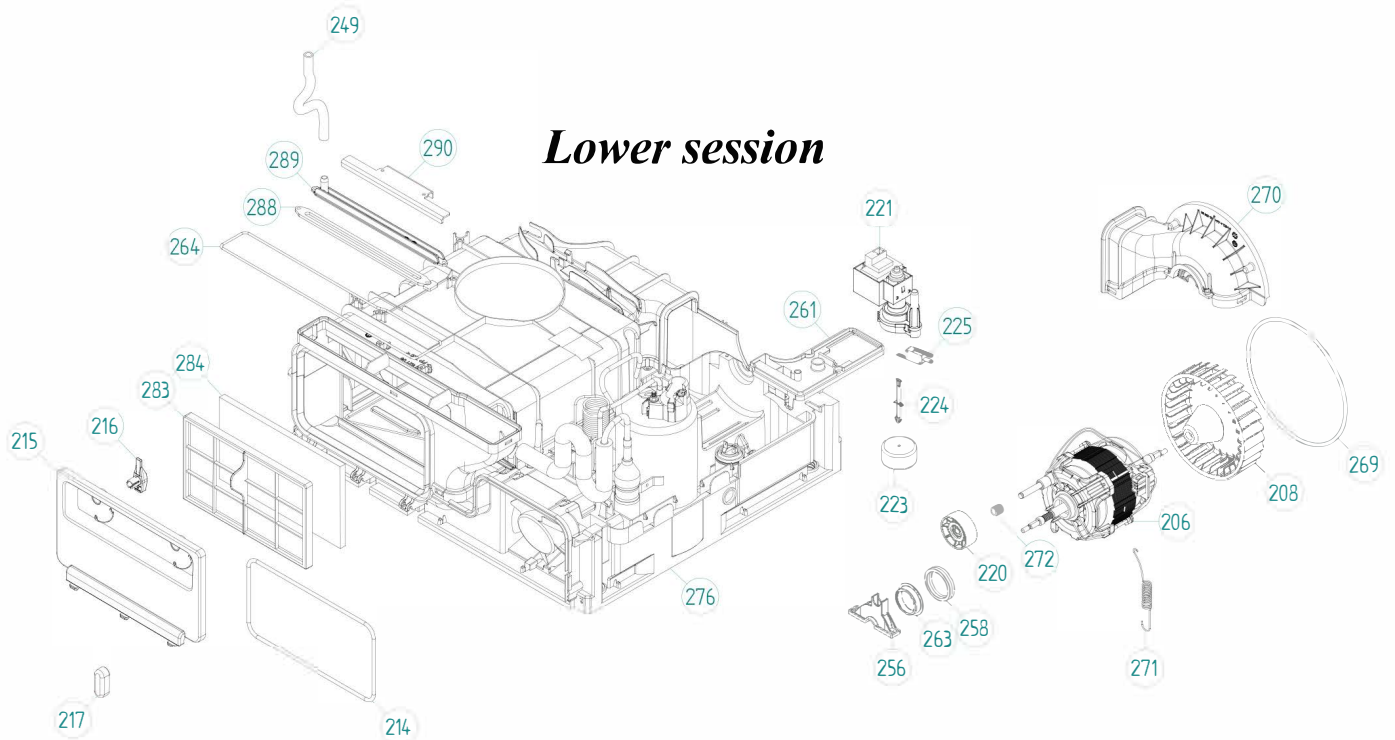

Lower session

Pos	Description	Qty	Comment
206	MOTOR 50HZ	1 Pc's	
208	FAN WHEEL INTERNAL HP UL4	1 Pc's	
214	SEALING CONDENSER LID	1 Pc's	
215	CONDENSER LID TITANIUM	1 Pc's	
216	LOCK CATCH CONDENSER LID	2 Pc's	
217	KNOB CONDENSER LID	2 Pc's	
217-a	SCREW PT KB40X10 WN1442 RFS	2 Pc's	
220	TENSION WHEEL EMBEDDED BEARING	1 Pc's	
221	COND. WATERPUMP COMPL. 50HZ	1 Pc's	
223	FLOAT	1 Pc's	
224	FLOAT PIN TD70	1 Pc's	
225	MICROSWITCH FLOAT TD25	1 Pc's	
249	RUBBER HOSE 9X13X215	1 Pc's	
256	ENGINE BEARING FITTING	1 Pc's	
256-a	SCREW PTK 40X14 WN1452 FZB T20	2 Pc's	
258	RUBBER DAMPER ENGINE BEARING	2 Pc's	
261	COVER CONDENSATE RESERVOIRE	1 Pc's	
263	SLIDEER ENGINE BEARING	2 Pc's	
264	SEALING FRONT FRAME-COVER	1 Pc's	
269	SEALING FAN HOUSE	1 Pc's	
270	COVER INNER DUCT UL4	1 Pc's	
270-a	SCREW PTK 40X14 WN1452 FZB T20	2 Pc's	
271	BELT TENSIONER SPRING	1 Pc's	
272	SPACER SLEEVE	1 Pc's	
276	BASE HP COMPL. 50HZ	1 Pc's	
283	FILTER FRAME COARSE	1 Pc's	
284	FOAM FILTER HEAT PUMP	1 Pc's	
288	SEALING COVER SPRINKLE NOZZLE	1 Pc's	
289	COVER SPRINKLE NOZZLE	1 Pc's	
290	BRACKET COVER SPRINKLE NOZZLE	1 Pc's