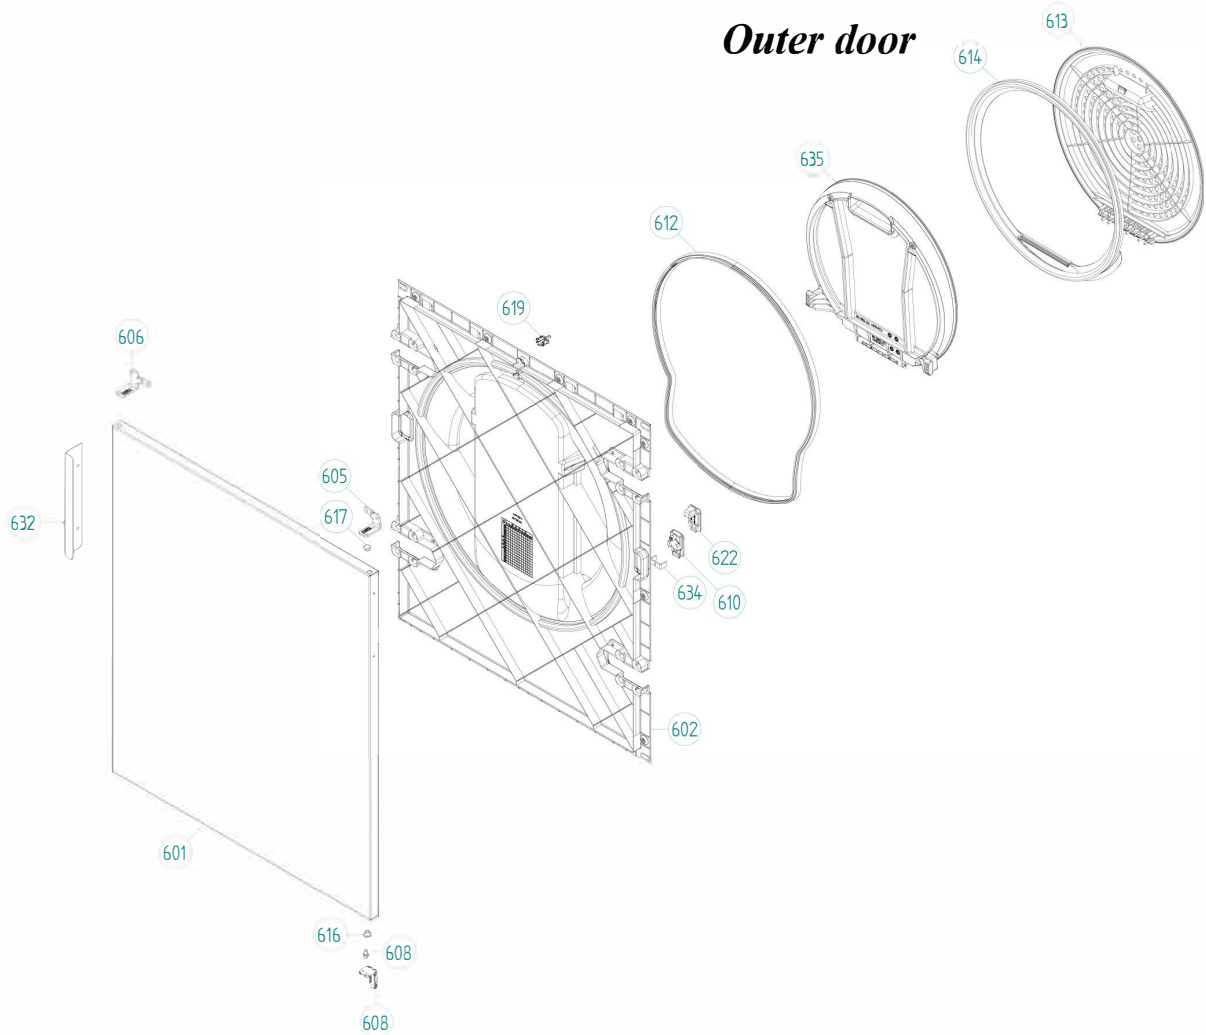

Outer door

Pos	Description	Qty	Comment
601	OUTER DOOR COMM. FPR	1 Pc's	
601-a	SCREW RTS ST 4,2X13 FZB TORX/J	6 Pc's	
602	DOOR INNER PART	1 Pc's	
602	DOOR INNER PART	1 Pc's	
605	HINGE UPPER R	1 Pc's	
605-a	SCREW RTS ST 4,2X13 FZB T20	2 Pc's	
605-b	SCREW MRT-TT 4X10 FZB T20	1 Pc's	
605-c	HINGE PIN	1 Pc's	
606	HINGE UPPER L	1 Pc's	
606-a	SCREW RTS ST 4,2X13 FZB T20	2 Pc's	
606-b	SCREW MRT-TT 4X10 FZB T20	1 Pc's	
606-c	HINGE PIN	1 Pc's	
608	HINGE DOOR LOWER	1 Pc's	
608-a	SCREW MRT-TT 4X10 FZB T20	2 Pc's	
608-b	HINGE PIN	1 Pc's	
610	MAGNET LOCK COMPL.	1 Pc's	
610-a	SCREW PTK 40X14 WN1452 FZB T20	1 Pc's	
612	SEALING INNER DOOR	1 Pc's	
613	FILTER HOLDER GREY	1 Pc's	
614	SEALING FILTER HOLDER	1 Pc's	
616	HINGE BEARING GREY	2 Pc's	
617	PLUG DOOR GREY	1 Pc's	
619	DOOR PIN	1 Pc's	
622	COVER FOR LOCK/LOCK HOOK	1 Pc's	
632	HANDLE TD60.C	1 Pc's	
634	TINPLATE MAGNETIC CATCH	1 Pc's	
635	LINT FILTER COMPL. TD70	1 Pc's