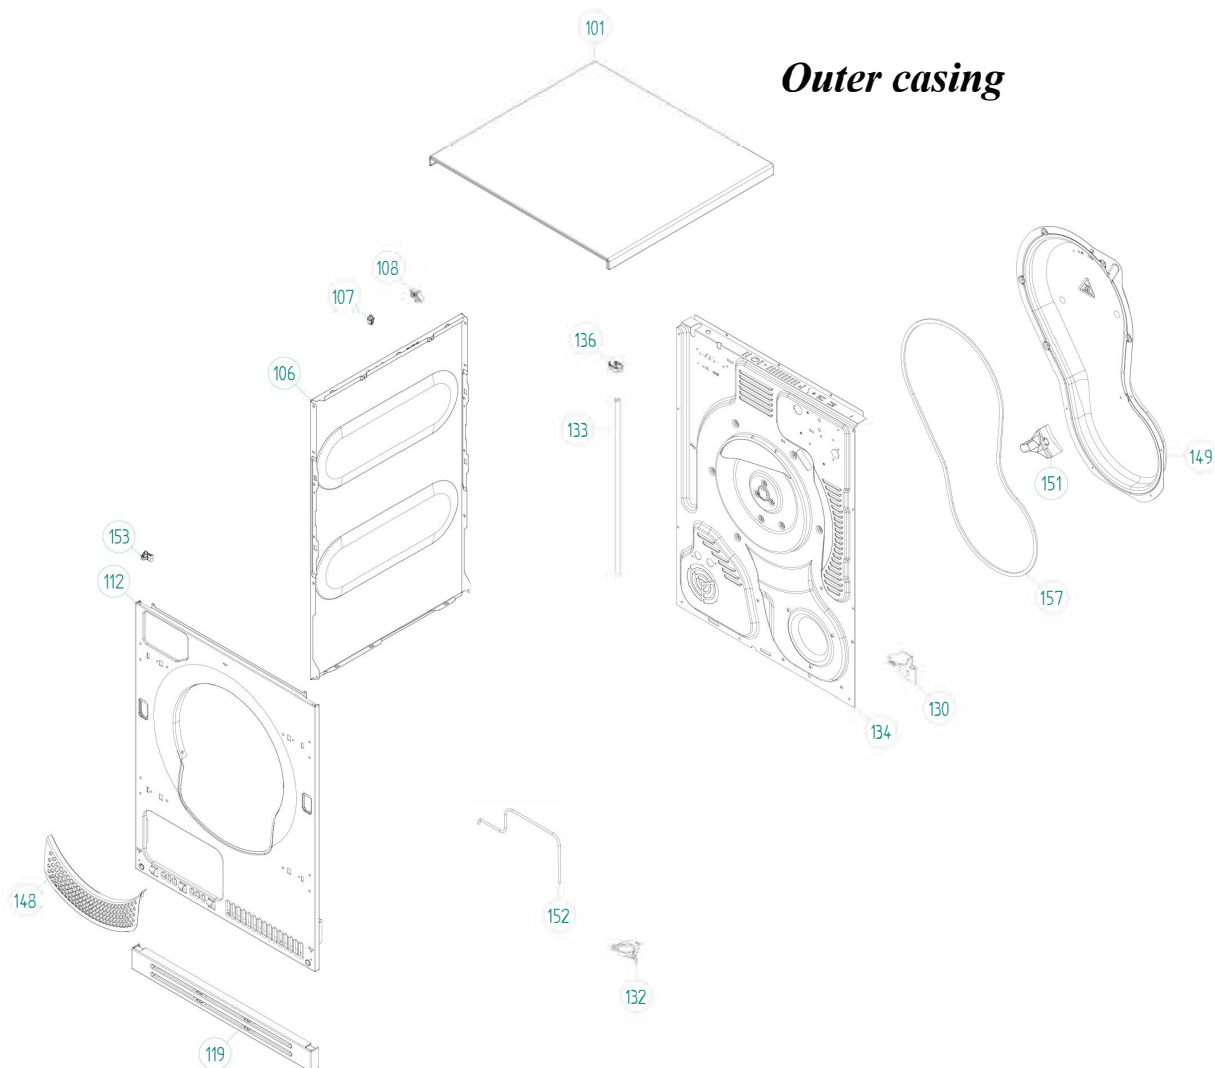

Exploded views

Upper session

Pos	Description	Qty	Comment
501	FRONTBEAM	1 Pc's	
501-a	SCREW PTK 40X14 WN1452 FZB T20	1 Pc's	
503	HOUSING WATER TANK	1 Pc's	
503-a	SCREW PTK 40X14 WN1452 FZB T20	2 Pc's	
504	RUBBER HOSE 9X13X920	1 Pc's	
505	RUBBER HOSE 9X13X500	1 Pc's	
507	RUBBER HOSE 9X13X1465	1 Pc's	
511	RUBBER HOSE 9X13X157	1 Pc's	
521	WATER FILTER CPL. INCL. HOUSE	1 Pc's	
521-a	SCREW PTK 40X14 WN1452 FZB T20	2 Pc's	
527	EMC-FILTER WITH INDUCTOR	1 Pc's	
527-a	NUT M6M8 BH8 GALV	1 Pc's	
527-b	LOCK WASHER AZ 8,4 GALV	1 Pc's	
529	CABLE SET P WM UL4	1 Pc's	
529	CABLE SET KO TD	1 Pc's	
529	CABLE BUNDLE TD70.2 HP	1 Pc's	
529	CABLE SET SV TD	1 Pc's	
530	BRACKET FOR DOOR SWITCH	1 Pc's	
531	MICROSWITCH DOOR	1 Pc's	
539	GROMMET Z13	1 Pc's	
541	CORD SET 16A EU 90C	1 Pc's	
573	RUBBER HOSE 10X15X800	1 Pc's	
578	HANDLE WATER TANK	1 Pc's	
579	WATERTANK	1 Pc's	
588	CABLE SET LB TD UL4	1 Pc's	
590	WATER FILTER	1 Pc's	
591	COVER WATER FILTER	1 Pc's	