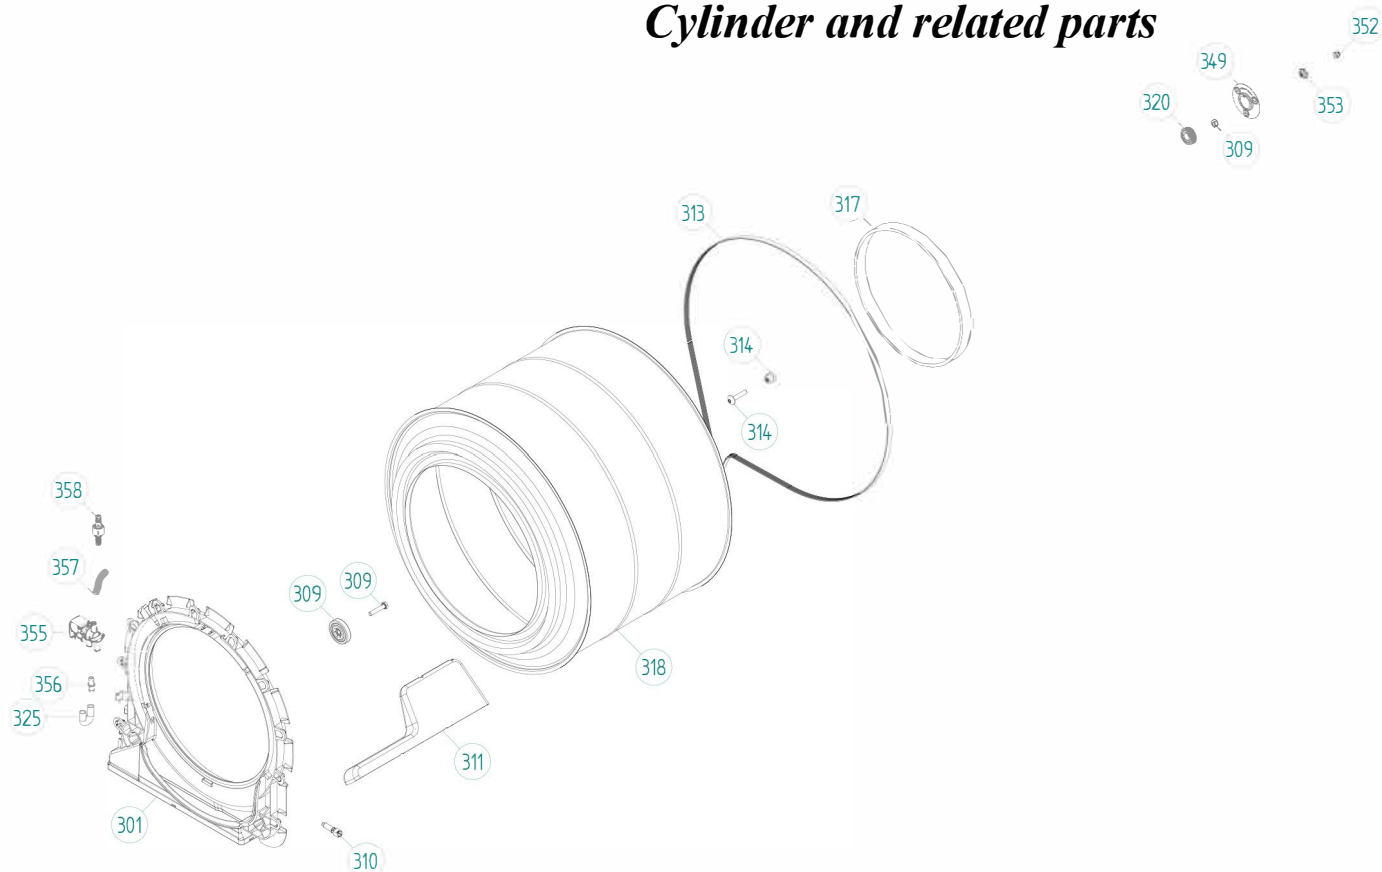

Cylinder and related parts

Pos	Description	Qty	Comment
301	FRONTFRAME CPL. TD70 INCL.SEAL	1 Pc's	
301-a	SCREW C1-PTK 35X14 WN1453 T15	4 Pc's	
309	SUPPORT WHEEL INT. BALL BEAR.	2 Pc's	
309-a	WASHER BRB 8,4X16 HB 200 GALV	2 Pc's	
309-b	NUT LOC-KING 8 BH8 GALV	2 Pc's	
309-c	SCREW BUFO 8.8 8X40 GALV	2 Pc's	
310	THERMISTOR TD	1 Pc's	
311	PADDLE TD	2 Pc's	
311-a	SCREW PTK 50X14 WN1452 FZB T20	5 Pc's	
313	BELT DRYER TD70	1 Pc's	
314	BEARING BUSHING SHORT	1 Pc's	
314-a	SCREW M8 A4 T40	1 Pc's	
317	FELTSEALING REAR W. FOAM	1 Pc's	
318	CYLINDER COMPL. TD	1 Pc's	
320	BALL BEARING SKF 6202-2Z/C3Q66	1 Pc's	
325	HOSE BEND REVERSE VALVE	1 Pc's	
349	BEARING BRACKET	1 Pc's	
349-a	SCREW RTK ST 4,2X9,5 FZB WAX.	3 Pc's	
352	FLANGE NUT DIN6926 KL.8 M6 FZB	1 Pc's	
353	NUT BEARING LOCK	1 Pc's	
355	REVERSING VALVE UL4	1 Pc's	
355-a	SCREW PTK 40X14 WN1452 FZB T20	1 Pc's	
356	JOINT NIPPEL	1 Pc's	
357	RUBBER HOSE 9X13X60	1 Pc's	
358	ONE-WAY-VALVE HOUSING COMPL.	1 Pc's