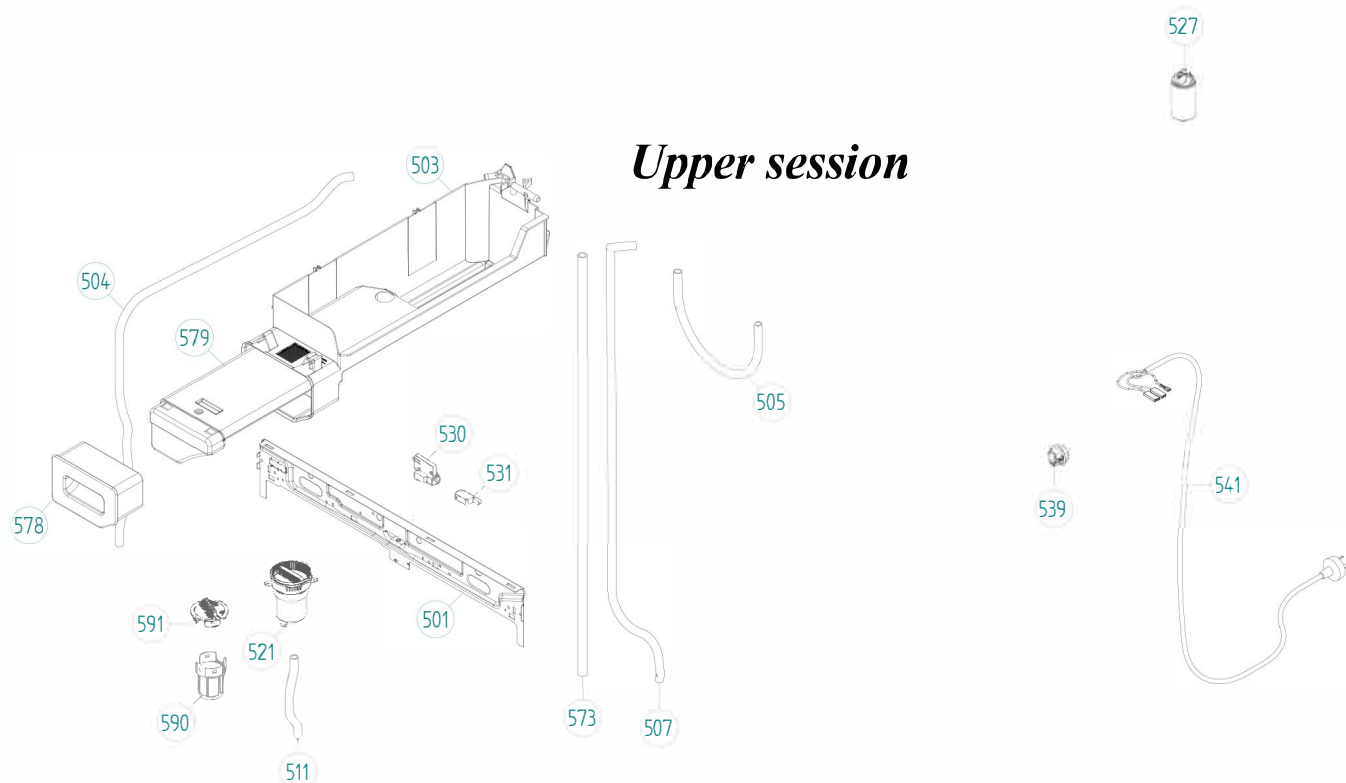

Exploded views

Upper session

Pos	Description	Qty	Comment
501	FRONTBEAM	1 Pc's	
501-a	SCREW PTK 40X14 WN1452 FZB T20	1 Pc's	
503	HOUSING WATER TANK	1 Pc's	
503-a	SCREW PTK 40X14 WN1452 FZB T20	2 Pc's	
504	RUBBER HOSE 9X13X920	1 Pc's	
505	RUBBER HOSE 9X13X500	1 Pc's	
507	RUBBER HOSE 9X13X1465	1 Pc's	
511	RUBBER HOSE 9X13X157	1 Pc's	
521	WATER FILTER CPL. INCL. HOUSE	1 Pc's	
521-a	SCREW PTK 40X14 WN1452 FZB T20	2 Pc's	
527	EMC-FILTER WITH INDUCTOR	1 Pc's	
527-a	NUT M6M8 BH8 GALV	1 Pc's	
527-b	LOCK WASHER AZ 8,4 GALV	1 Pc's	
529	CABLE SET P WM UL4	1 Pc's	
529	CABLE SET KO TD	1 Pc's	
529	CABLE BUNDLE TD70.2 HP	1 Pc's	
529	CABLE SET SV TD	1 Pc's	
530	BRACKET FOR DOOR SWITCH	1 Pc's	
531	MICROSWITCH DOOR	1 Pc's	
539	GROMMET Z13	1 Pc's	
541	CORD SET 16A EU 90C	1 Pc's	
573	RUBBER HOSE 10X15X800	1 Pc's	
578	HANDLE WATER TANK	1 Pc's	
579	WATERTANK	1 Pc's	
588	CABLE SET LB TD UL4	1 Pc's	
590	WATER FILTER	1 Pc's	
591	COVER WATER FILTER	1 Pc's	